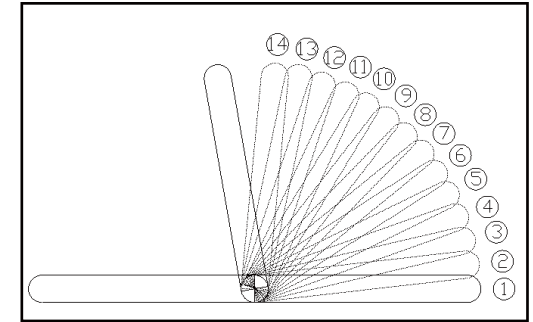

Angle adjustment method

- You can choose the Angle you like, according to the 14 stages in the picture from ① to ⑭.
- When the backrest is pushed forward by 90 degrees, it can return to the flat.
- From ① (0 degree) to ⑭ (84 degrees), the free adjustment range of each stage is 6.5 degrees.