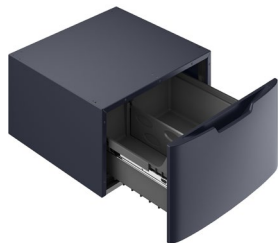

GE APPLIANCES

THE FIRST & ONLY

ULTRAFRESH VENT SYSTEM WITH ODORBLOCK™

Side-by-Side Comparison UFFL Pedestal or Riser

16" Pedestal w/Storage Drawer

KEY FEATURES

- Flexible multi-use storage
- Accommodates large detergent bottles
- Dimensions: 16 H x 27 9/10 W x 29 4/5 D

PEDESTAL MODELS#

Diamond Gray
GFP1528PNDG
Sapphire Blue
GFP1528PNRS
Satin Nickel
GFP1528PNSN
White
GFP1528SNWW

7" RightHeight™ Riser

KEY FEATURES

- Convenient 7" height raises off the floor
- ADA Compliant*
- Dimensions: 7 H x 28 W x 28 7/16 D