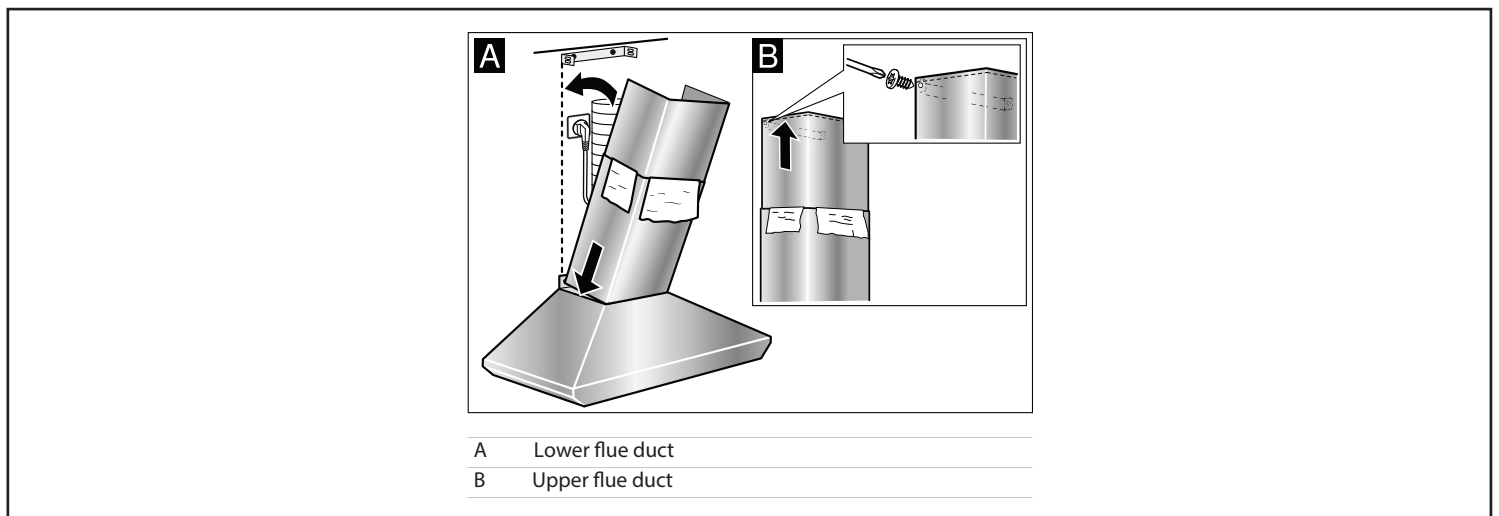

36" Pyramid Canopy Chimney Hood

800 Series – Black Stainless Steel HCP86641UC

BOSCH
Invented for life

HVI Performance Values

Exhaust	Duct Size	Pressure (in. H2O)		Power (W)		CFM		Sones	
		High Speed	Working Speed	High Speed	Working Speed	High Speed	Working Speed	High Speed	Working Speed
Vertical	6"	0.1	0.03	465	200	530	180	12	2
Vertical	6"	0.25	–	–	–	510	–	–	–

Installation Details

Accessories: To purchase Bosch accessories, cleaners & parts please visit www.bosch-home.com/us/store or call 1-800-944-2904 (Mon to Fri 5 am to 6 pm PST, Sat 6 am to 3 pm PST).

Notes: All height, width and depth dimensions are shown in inches. BSH reserves the absolute and unrestricted right to change product materials and specifications, at any time, without notice. Consult the product's installation instructions for final dimensional data and other details prior to making cutout.

Warranties: Please see Use & Care manual or Bosch website for statement of limited warranty.

For more information on our entire line of products, go to www.bosch-home.com/us or call 1-800-944-2904

© BSH Home Appliances Corporation. All rights reserved. Bosch is a registered trademark of Robert Bosch GmbH.