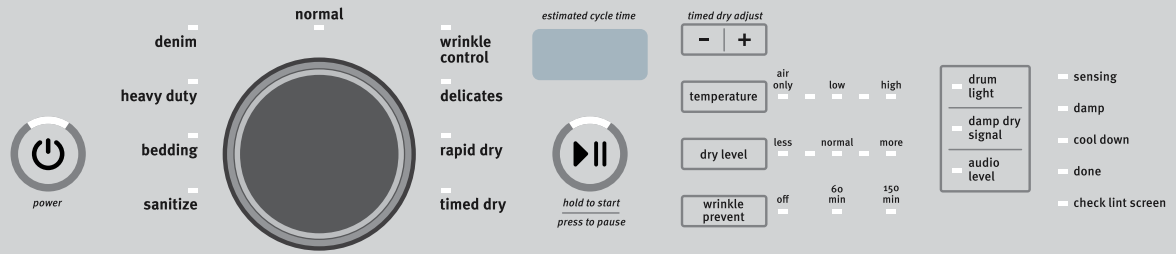

MAYTAG
COMMERCIAL TECHNOLOGY

Quick Start Guide

Using Your High Efficiency Dryer

Appearance may vary depending on model.

WARNING

Fire Hazard

Never place items in the washer that are dampened with gasoline or other flammable fluids.

No washer can completely remove oil.

Do not dry anything that has ever had any type of oil on it (including cooking oils).

Doing so can result in death, explosion, or fire.

1 CLEAN THE LINT SCREEN

2 LOAD THE DRYER

3 TOUCH POWER TO TURN ON THE DRYER

power

4 SELECT THE DESIRED CYCLE FOR YOUR LOAD*

5 ADJUST CYCLE SETTINGS, IF DESIRED*

6 SELECT ANY ADDITIONAL OPTIONS*

7 TOUCH AND HOLD START/PAUSE TO BEGIN CYCLE

hold to start
press to pause