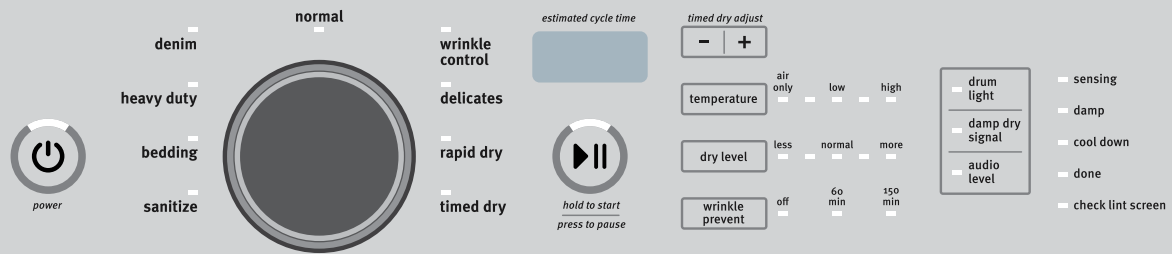

No washer can completely remove oil.

Do not dry anything that has ever had any type of oil on it (including cooking oils).

Doing so can result in death, explosion, or fire.

1 CLEAN THE LINT SCREEN

2 LOAD THE DRYER

3 TOUCH POWER TO TURN ON THE DRYER

power

4 SELECT THE DESIRED CYCLE FOR YOUR LOAD*

5 ADJUST CYCLE SETTINGS, IF DESIRED*

6 SELECT ANY ADDITIONAL OPTIONS*

7 TOUCH AND HOLD START/PAUSE TO BEGIN CYCLE

hold to start
press to pause

* **NOTE:** See "Cycle Guide" in the Use and Care Guide for more information about cycles, settings, and options. Not all cycles, settings, and options are available with all models. Read your Use and Care Guide before using your dryer.

L'aspect peut varier selon le modèle.

Guide de démarrage rapide

Comment utiliser votre sècheuse haute efficacité.

⚠️ AVERTISSEMENT

Risque d'incendie

Ne jamais mettre des articles humectés d'essence ou d'autres fluides inflammables dans la laveuse.