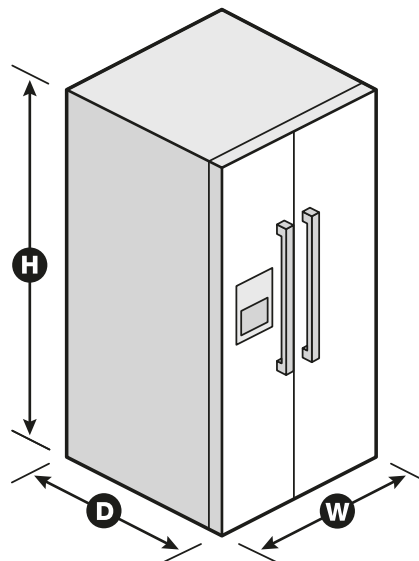

Dimensions

Product Dimensions (H x W x D)	66-5/8" x 32-3/4" x 33-5/8"
Depth with Door Open 90°	49-5/16"
Cutout Dimensions	Allow extra 1/2" on sides and top Allow extra 1" on rear

Reference Material

[Dimension Guide](#)

[Install Guide](#)

[Energy Guide](#)

[Warranty](#)

Key Features & Benefits

Adjustable Gallon Door Bins

Move these adjustable bins anywhere in the door for increased loading flexibility when and where you need it.

LED Interior Lighting

Keep food looking as good as it tastes. Light is cast inside the refrigerator so food looks like it's supposed to.

Hidden Hinges

Get a seamless look with door hinges that stay out of sight.