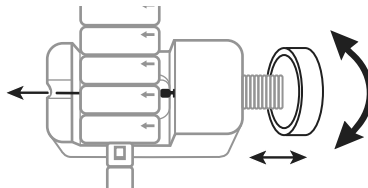

PLATINUM

PACKAGE CONTENTS

- Smooth Metal-Link Band
- 3 pin-removal rods
- Adjustment tool
- *Quick Setup Guide*

FEATURES

ADJUSTING THE LENGTH OF YOUR BAND

You can remove links to adjust the watch band length.

- 1 Turn the knob counter-clockwise to make room in the slot.

- 2 Place the band into the slot with the arrows on the backside of the band face up and pointing away from the pin removal rod, and then align the pin in the watch band link with the rod.

- 3 Turn the knob clockwise so that the rod pushes the pin partially out of the watch band link. Turn the knob counter-clockwise to open the slot, and then remove the watch band and pull the pin completely out of the band link.

- 4 Repeat steps 2 and 3 to remove the pin from the other side of the link, and then remove the link. Continue removing pins and links until the band is the desired length.

- 5 Press the two unattached links together, with the arrows on the backside of the links facing the same direction, and slide a pin into the hole that is on the opposite side of the arrows.