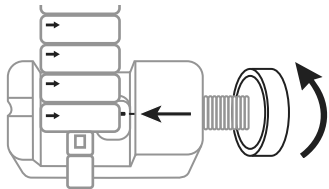

REPLACING THE PIN-REMOVAL ROD

1. 1 Open the bottom cover to find the two spare pin-removal rods in the tool.
2. 2 Pull out the current removal rod with pliers and replace with a new one.

ONE-YEAR LIMITED WARRANTY

CONTACT PLATINUM

For customer service, call 1-800-499-3964

The PT logo is a registered trademark of Best Buy.
PLATINUM is a trademark of Best Buy and its affiliated companies
Distributed by Best Buy Purchasing, LLC
7601 Penn Ave South, Richfield, MN 55423 U.S.A.
©2017 Best Buy. All rights reserved.

Made in China