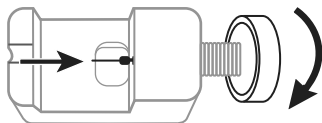

PLATINUM

PACKAGE CONTENTS

- Smooth Metal-Link Band
- 3 pin-removal rods
- Adjustment tool
- *Quick Setup Guide*

FEATURES

ADJUSTING THE LENGTH OF YOUR BAND

You can remove links to adjust the watch band length.

- 1 Turn the knob counter-clockwise to make room in the slot.

- 2 Place the band into the slot with the arrows on the backside of the band face up and pointing away from the pin removal rod, and then align the pin in the watch band link with the rod.

- 3 Turn the knob clockwise so that the rod pushes the pin partially out of the watch band link. Turn the knob counter-clockwise to open the slot, and then remove the watch band and pull the pin completely out of the band link.

- 4 Repeat steps 2 and 3 to remove the pin from the other side of the link, and then remove the link. Continue removing pins and links until the band is the desired length.

- 5 Press the two unattached links together, with the arrows on the backside of the links facing the same direction, and slide a pin into the hole that is on the opposite side of the arrows.