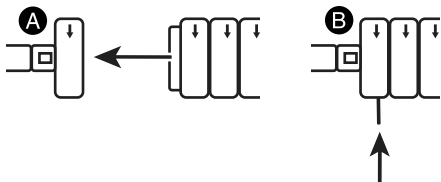

1. 6 Place the watch band into the slot with the arrows on the backside of the band face up and pointing toward the pin-removal rod. Align the pin with the rod, and then turn the knob clockwise to push the pin into the watch band link.