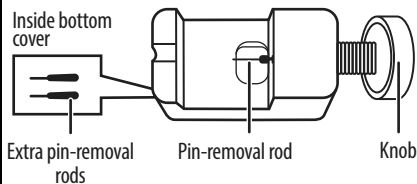

PLATINUM

PACKAGE CONTENTS

- Smooth Metal-Link Band
- 3 pin-removal rods
- Adjustment tool
- *Quick Setup Guide*

FEATURES

ADJUSTING THE LENGTH OF YOUR BAND

You can remove links to adjust the watch band length.

- 1 Turn the knob counter-clockwise to make room in the slot.

- 2 Place the band into the slot with the arrows on the backside of the band face up and pointing away from the pin removal rod, and then align the pin in the watch band link with the rod.

- 3 Turn the knob clockwise so that the rod pushes the pin partially out of the watch band link. Turn the knob counter-clockwise to open the slot, and then remove the watch band and pull the pin completely out of the band link.

- 4 Repeat steps 2 and 3 to remove the pin from the other side of the link, and then remove the link. Continue removing pins and links until the band is the desired length.

- 5 Press the two unattached links together, with the arrows on the backside of the links facing the same direction, and slide a pin into the hole that is on the opposite side of the arrows.