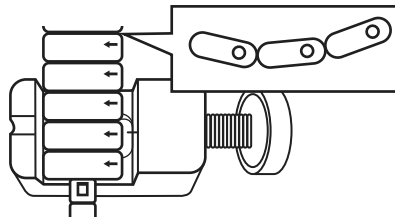

PLATINUM

PACKAGE CONTENTS

- Smooth Metal-Link Band
- 3 pin-removal rods
- Adjustment tool
- *Quick Setup Guide*

FEATURES

ADJUSTING THE LENGTH OF YOUR BAND

You can remove links to adjust the watch band length.

- 1 Turn the knob counter-clockwise to make room in the slot.

- 2 Place the band into the slot with the arrows on the backside of the band face up and pointing away from the pin removal rod, and then align the pin in the watch band link with the rod.

- 3 Turn the knob clockwise so that the rod pushes the pin partially out of the watch band link. Turn the knob counter-clockwise to open the slot, and then remove the watch band and pull the pin completely out of the band link.

- 6 Place the watch band into the slot with the arrows on the backside of the band face up and pointing toward the pin-removal rod. Align the pin with the rod, and then turn the knob clockwise to push the pin into the watch band link.