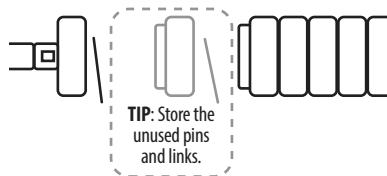

1. 4 Repeat steps 2 and 3 to remove the pin from the other side of the link, and then remove the link. Continue removing pins and links until the band is the desired length.

1. 5 Press the two unattached links together, with the arrows on the backside of the links facing the same direction, and slide a pin into the hole that is on the opposite side of the arrows.