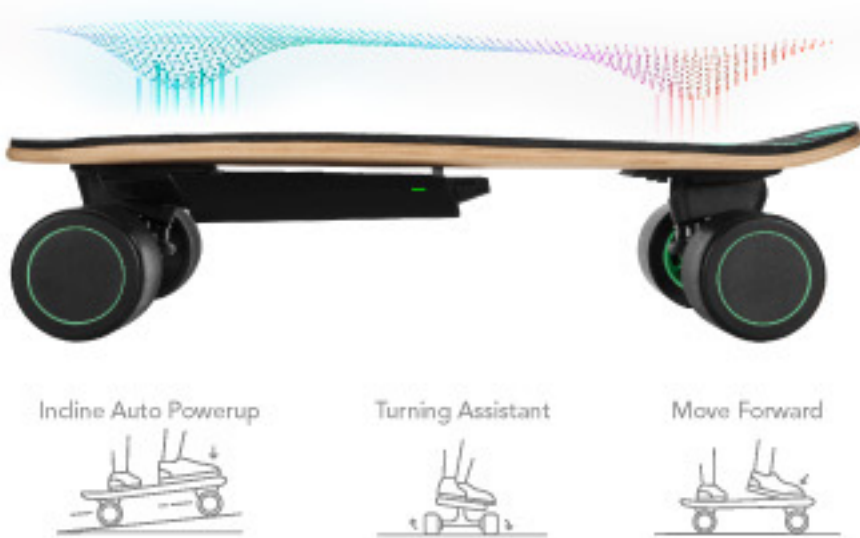

SWAGBOARD® SPECTRA MINI

Transform the Way You Travel

With the Spectra Mini from SWAGTRON®, your commute and style both get upgrades. The Spectra Mini is a powered penny board designed to change the way you move with advanced tech and an app for Android and iOS. This revolutionary skateboard's SenDeck features sensors built into the deck that detects posture changes while you ride. Ditch the daily hikes across campus and take a breather as you cruise to your next class.

The Mini board offers the best of both worlds – full electric and power assist options. The board's hub motor can give you an instant boost or switch to an assistance mode via the in-app "Pedal To Go" toggle. Kick it old school but with a twist, ride the Mini like a traditional cruiser skateboard and let electric power automatically kick in.

Downloading the eBoard Go app on your Android or iOS smartphone nets you extra features for your Mini board. Not only can you swap power types, you can also check out your board with your smartphone. Look over your travel info and check precise battery life so you know exactly when you need a little more juice. The magnetic charger connects in a snap and helps recharge your board during class or a quick study session. Hit the campus with the best, the Spectra Mini from SWAGTRON®.

WALNUT
eBoard Go App

3D STEP POSTURE CONTROL

Incline Auto Powerup

Turning Assistant

Move Forward

AI Meets Skateboard

The Spectra Mini's state-of-the-art AI uses what's called a 3D Step Posture Control. The way you stand and move is detected by multiple sensors that actively help the board adjust. It learns your riding style and moves when you move.