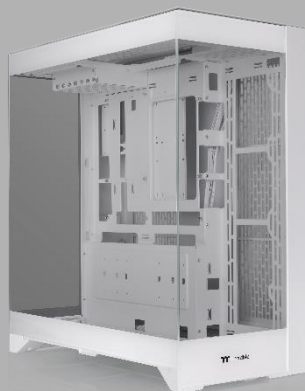

- **Style: CTE (Centralized Thermal Efficiency) Form Factor Design**
- **Size: Mid Tower supports up to E-ATX (12" x 10.5") MB**
- **Material: Steel & Tempered Glass**

Datasheet

Main Features

- **Connection : Top I/O ports with 2 x USB 3.0 & 1 x USB 3.2 (Gen 2) Type C**
- **Supports AIO/DIY cooling solutions**
- **Supports hidden connector motherboard from ASUS, MSI, and GIGABYTE**
- **Three Tempered Glass Panels & Three-way VGA installation**

Specification

Model	CTE E550 TG	CTE E550 TG Snow	CTE E550 TG Gravel Sand	CTE E550 TG Matcha Green
P/N	CA-1Z8-00M1WN-00	CA-1Z8-00M6WN-00	CA-1Z8-00MGWN-00	CA-1Z8-00MEWN-00
Case Type	Mid Tower			
Chassis Dimension (H*W*D)	558.5 x 270 x 513mm (21.99 x 10.63 x 20.2 inch)			
Net Weight	14.5 kg / 31.97 lbs.			
Panel	4mm Tempered Glass x 3			
Color	Black	White	Gravel Sand	Matcha Green
Material	SPCC			
Cooling System	-			
Drive Bays	3 x 3.5", 1 x 2.5" or 2 x 3.5", 2 x 2.5"			
Expansion Slots	7			
Motherboards	6.7" x 6.7" (Mini ITX), 9.6" x 9.6" (Micro ATX), 12" x 9.6" (ATX), 12" x 10.5" (E-ATX)			
I/O Port	USB 3.0 x 2, Type-c x1, HD Audio x 1			
PSU	Standard PS2 PSU (optional)			
Fan Support	Top: 2 x 120mm, 1 x 120mm Right (M/B Side): 3 x 120mm, 2 x 120mm, 1 x 120mm 3 x 140mm ,2x 140mm, 1 x 140mm Bottom: 3 x 120mm, 2 x 120mm, 1 x 120mm 3 x 140mm ,2x 140mm, 1 x 140mm			
Radiator Support	Top: 1 x 240mm, 1 x 120mm Right (M/B Side): 1 x 360mm, 1 x 240mm, 1 x 120mm 1 x 420mm, 1 x 280mm, 1 x 140mm Bottom (DIY only): 1 x 360mm, 1 x 240mm, 1 x 120mm 1 x 420mm, 1 x 280mm, 1 x 140mm			
Clearance	CPU cooler max height: 166mm VGA max length: 415mm (with radiator) 443.8mm (without radiator) PSU max length: 220mm			