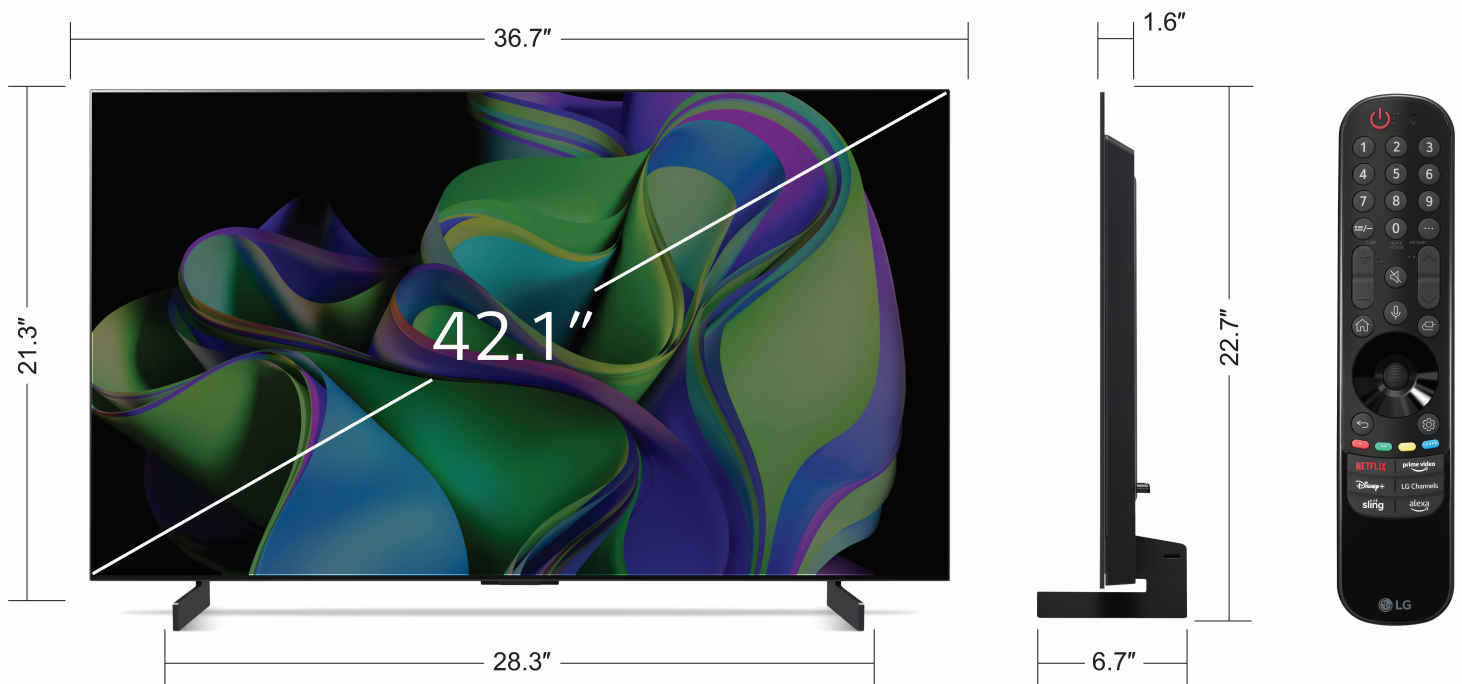

LG OLED

OLED42C3

42" Class
(42.1" Diag)

Dimensions (Inches W x H x D)

36.7 x 21.3 x 1.6 (without stand)

36.7 x 22.7 x 6.7 (with stand)

28.3 x 6.7 (stand footprint)

What's in the box

- Magic Remote
- Remote Control Batteries
- Power Cable
- Stand
- Quick Start Guide