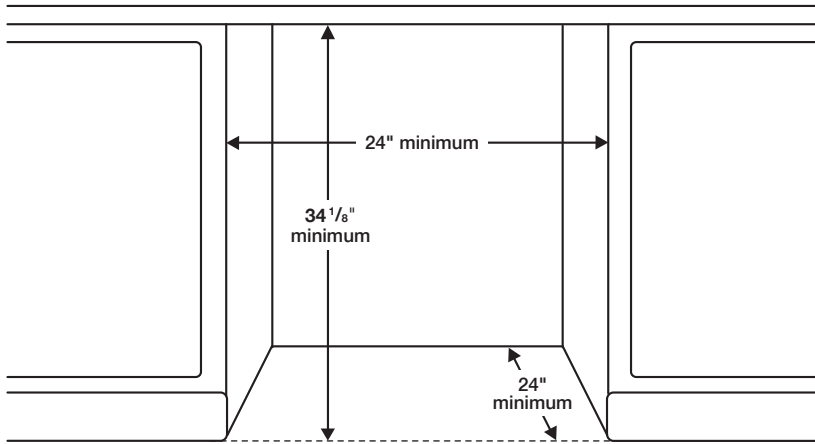

DW80R7061

SAMSUNG

Samsung StormWash™ 42 dBA Dishwasher

Installation Specifications