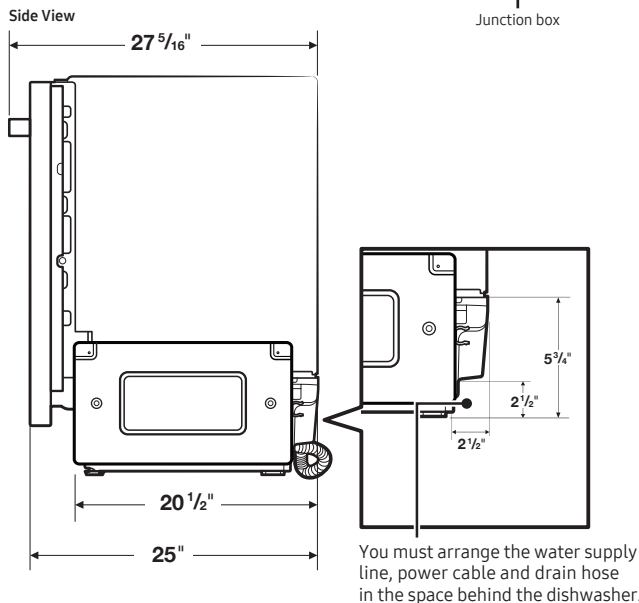

Dimensions

Features

- 6 Wash Cycles: Auto, Normal, Heavy, Delicate, Express 60, Rinse Only
- 6 Options: Half-Load Wash (Lower Rack), StormWash™, Hi-Temp Wash, Sanitize (Anti-bacterial – NSF), Delay Start, Control Lock
- AutoRelease™ Door
- Hidden Heat Element
- Stainless Steel Interior Tub

Convenience

- Control Lock
- Digital Water Leakage Sensor
- 3rd Rack
- One-Touch Adjustable Racking System
- Silverware Basket
- Upper Rack: Foldable Cup Shelves, 2 Adjustable Tines
- Lower Rack: Fold-Down Tines

Warranty

One (1) Year All Parts and Labor

Five (5) Year Limited on Printed Circuit Board and Interior Nylon Racks

Product Dimensions & Weight (WxHxD)

Dimensions (height is adjustable):
23⁷/₈" x 33⁷/₈" – 35" x 24³/₄"

Weight: 95 lbs

Shipping Dimensions & Weight (WxHxD)

Dimensions:
26" x 35" x 29¹/₂"

Weight: 106 lbs

Color

Fingerprint Resistant
Stainless Steel

Model

DW80R7061US

UPC Code

887276337777

Fingerprint Resistant
Black Stainless Steel

Model

DW80R7061UG

887276335087