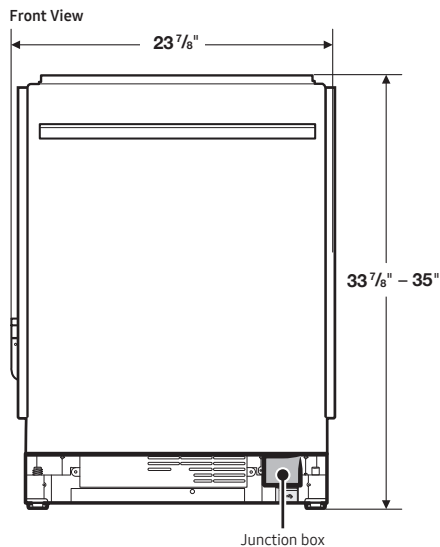

Dimensions

Features

- 6 Wash Cycles: Auto, Normal, Heavy, Delicate, Express 60, Rinse Only
- 6 Options: Half-Load Wash (Lower Rack), StormWash™, Hi-Temp Wash, Sanitize (Anti-bacterial – NSF), Delay Start, Control Lock
- AutoRelease™ Door
- Hidden Heat Element
- Stainless Steel Interior Tub

Convenience

- Control Lock
- Digital Water Leakage Sensor
- 3rd Rack
- One-Touch Adjustable Racking System
- Silverware Basket
- Upper Rack: Foldable Cup Shelves, 2 Adjustable Tines
- Lower Rack: Fold-Down Tines

Warranty

One (1) Year All Parts and Labor

Five (5) Year Limited on Printed Circuit Board and Interior Nylon Racks

Product Dimensions & Weight (WxHxD)

Dimensions (height is adjustable):
23⁷/₈" x 33⁷/₈" – 35" x 24³/₄"

Weight: 95 lbs

Shipping Dimensions & Weight (WxHxD)

Dimensions:
26" x 35" x 29¹/₂"

Weight: 106 lbs

Color

Fingerprint Resistant
Stainless Steel

Model

DW80R7061US

UPC Code

887276337777

Fingerprint Resistant
Black Stainless Steel

Model

DW80R7061UG

887276335087