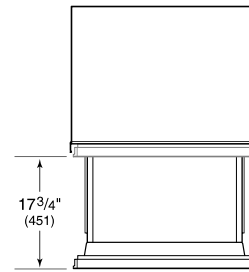

HANDLE ACCESSORIES

PRO

TUBULAR

PRODUCT DETAILS

REFRIGERATOR

- Adjustable drawer dividers
- LED lighting

PRODUCT SPECIFICATIONS

Model	ID-36C
Dimensions	36"W x 34 1/2"H x 24"D
Drawer Clearance	18 3/8"
Weight	250 lbs
Refrigerator Capacity	3.4 cu. ft.
Freezer Capacity	2.5 cu. ft.
Electrical Supply	115 VAC, 60 Hz
Electrical Service	15 amp dedicated circuit

ELECTRICAL

PANEL SPECIFICATIONS For complete panels specifications including width/height, weight requirements and thickness requirements visit subzero-wolf.com/reveal.

NOTE: Dimensions in parenthesis are in millimeters unless otherwise specified

INTERIOR VIEW

This illustration is intended for interior reference only and may not represent the exterior of the model being specified.

DIMENSIONS

STANDARD INSTALLATION

NOTE: 3 1/2" (89) finished returns will be visible and should be finished to match cabinetry