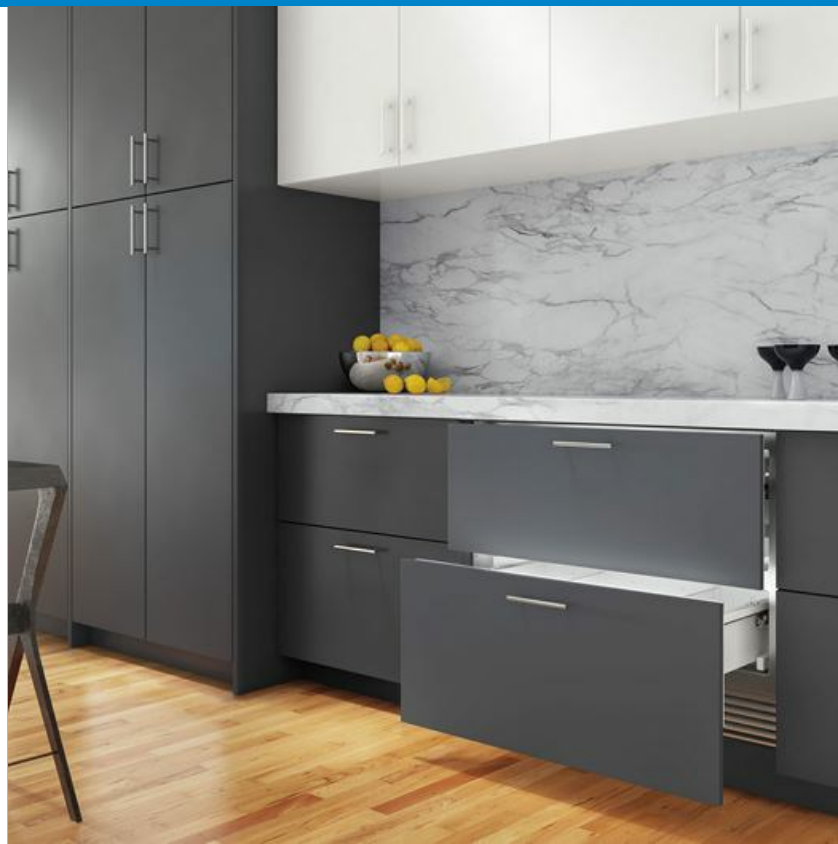

ID-36C

FEATURES

Accepts custom panels for an integrated look within cabinetry or stainless-steel accessory panels and handles to match other Sub-Zero, Wolf, and Cove products

Controls temperature within one degree of setpoint

HANDLE ACCESSORIES

PRO

TUBULAR

PRODUCT DETAILS

REFRIGERATOR

- Adjustable drawer dividers
- LED lighting

PRODUCT SPECIFICATIONS

Model	ID-36C
Dimensions	36"W x 34 1/2"H x 24"D
Drawer Clearance	18 3/8"
Weight	250 lbs
Refrigerator Capacity	3.4 cu. ft.
Freezer Capacity	2.5 cu. ft.
Electrical Supply	115 VAC, 60 Hz
Electrical Service	15 amp dedicated circuit