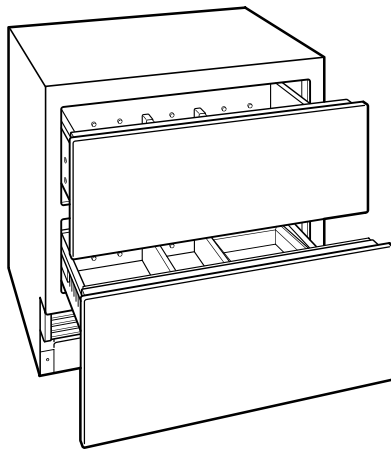

HANDLE ACCESSORIES

PRO

TUBULAR

PRODUCT DETAILS

REFRIGERATOR

- Adjustable drawer dividers
- LED lighting

PRODUCT SPECIFICATIONS

Model	ID-36C
Dimensions	36"W x 34 1/2"H x 24"D
Drawer Clearance	18 3/8"
Weight	250 lbs
Refrigerator Capacity	3.4 cu. ft.
Freezer Capacity	2.5 cu. ft.
Electrical Supply	115 VAC, 60 Hz
Electrical Service	15 amp dedicated circuit

ELECTRICAL

PANEL SPECIFICATIONS For complete panels specifications including width/height, weight requirements and thickness requirements visit subzero-wolf.com/reveal.

NOTE: Dimensions in parenthesis are in millimeters unless otherwise specified

INTERIOR VIEW

This illustration is intended for interior reference only and may not represent the exterior of the model being specified.

DIMENSIONS

STANDARD INSTALLATION

NOTE: 3 1/2" (89) finished returns will be visible and should be finished to match cabinetry