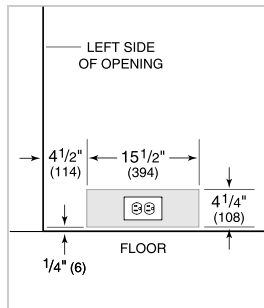

HANDLE ACCESSORIES

PRO

TUBULAR

PRODUCT DETAILS

REFRIGERATOR

- Adjustable drawer dividers
- LED lighting

PRODUCT SPECIFICATIONS

Model	ID-36C
Dimensions	36"W x 34 1/2"H x 24"D
Drawer Clearance	18 3/8"
Weight	250 lbs
Refrigerator Capacity	3.4 cu. ft.
Freezer Capacity	2.5 cu. ft.
Electrical Supply	115 VAC, 60 Hz
Electrical Service	15 amp dedicated circuit

ELECTRICAL

PANEL SPECIFICATIONS For complete panels specifications including width/height, weight requirements and thickness requirements visit subzero-wolf.com/reveal.

NOTE: Dimensions in parenthesis are in millimeters unless otherwise specified

INTERIOR VIEW

This illustration is intended for interior reference only and may not represent the exterior of the model being specified.

DIMENSIONS

STANDARD INSTALLATION

NOTE: 3 1/2" (89) finished returns will be visible and should be finished to match cabinetry