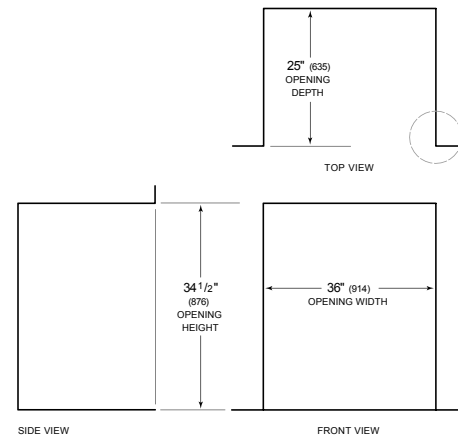

HANDLE ACCESSORIES

PRO

TUBULAR

PRODUCT DETAILS

REFRIGERATOR

- Adjustable drawer dividers
- LED lighting

PRODUCT SPECIFICATIONS

Model	ID-36C
Dimensions	36"W x 34 1/2"H x 24"D
Drawer Clearance	18 3/8"
Weight	250 lbs
Refrigerator Capacity	3.4 cu. ft.
Freezer Capacity	2.5 cu. ft.
Electrical Supply	115 VAC, 60 Hz
Electrical Service	15 amp dedicated circuit

ELECTRICAL

PANEL SPECIFICATIONS For complete panels specifications including width/height, weight requirements and thickness requirements visit subzero-wolf.com/reveal.

NOTE: Dimensions in parenthesis are in millimeters unless otherwise specified

INTERIOR VIEW

This illustration is intended for interior reference only and may not represent the exterior of the model being specified.

DIMENSIONS

STANDARD INSTALLATION

NOTE: 3 1/2" (89) finished returns will be visible and should be finished to match cabinetry