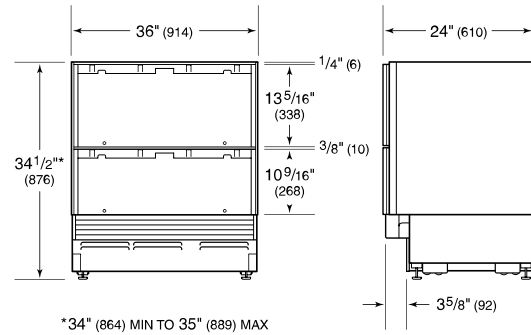

HANDLE ACCESSORIES

PRO

TUBULAR

PRODUCT DETAILS

REFRIGERATOR

- Adjustable drawer dividers
- LED lighting

PRODUCT SPECIFICATIONS

Model	ID-36C
Dimensions	36"W x 34 1/2"H x 24"D
Drawer Clearance	18 3/8"
Weight	250 lbs
Refrigerator Capacity	3.4 cu. ft.
Freezer Capacity	2.5 cu. ft.
Electrical Supply	115 VAC, 60 Hz
Electrical Service	15 amp dedicated circuit

ELECTRICAL

PANEL SPECIFICATIONS For complete panels specifications including width/height, weight requirements and thickness requirements visit subzero-wolf.com/reveal.

NOTE: Dimensions in parenthesis are in millimeters unless otherwise specified

INTERIOR VIEW

This illustration is intended for interior reference only and may not represent the exterior of the model being specified.

DIMENSIONS

STANDARD INSTALLATION

NOTE: 3 1/2" (89) finished returns will be visible and should be finished to match cabinetry