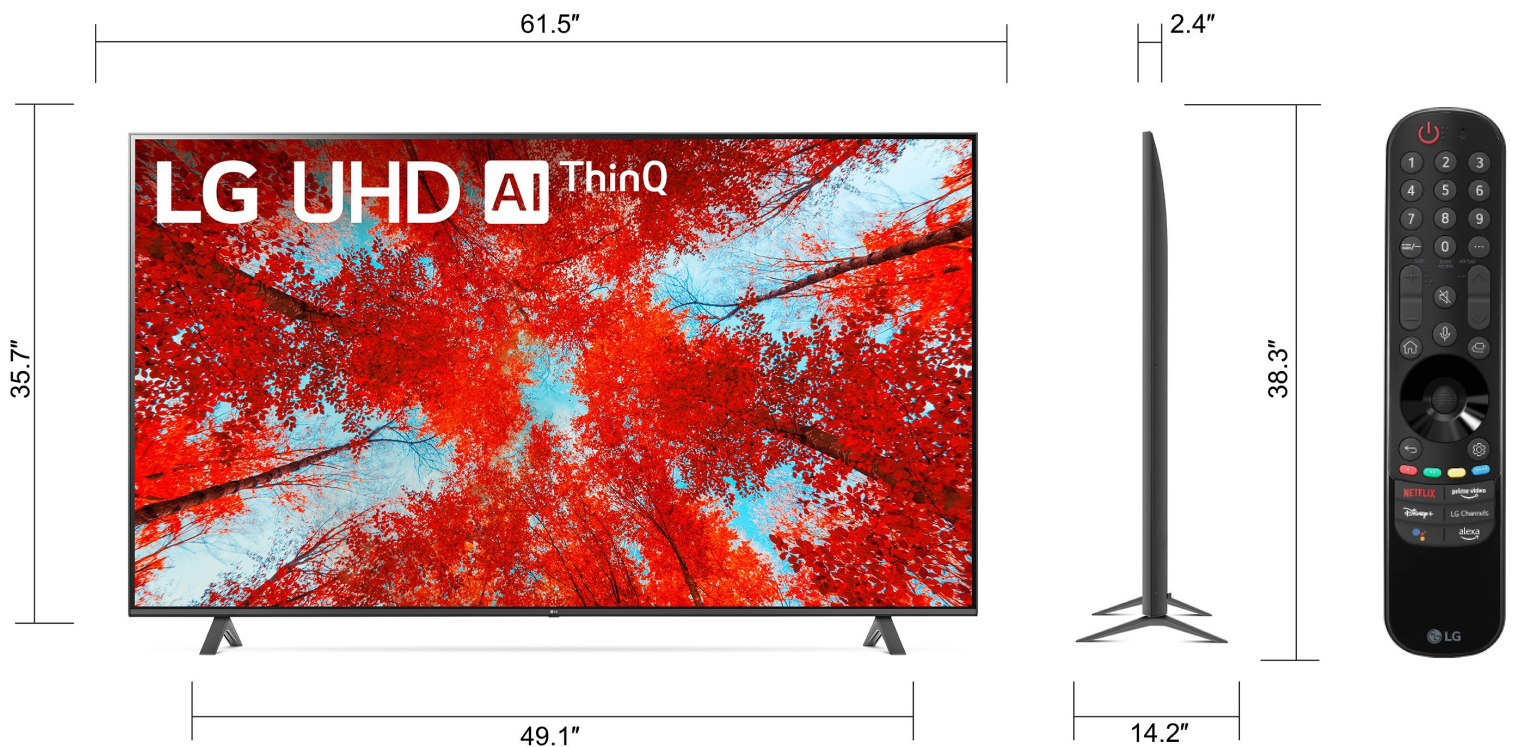

LG UHD TV

70UQ9000PUD

70" Class
(69.5" Diag)

Dimensions (Inches W x H x D)

61.5 x 35.7 x 2.4 (without stand)

61.5 x 38.3 x 14.2 (with stand)

49.1 x 14.2 (stand footprint)

What's in the box

- Magic Remote
- Remote Control Batteries
- Power Cable
- Stand
- Quick Start Guide