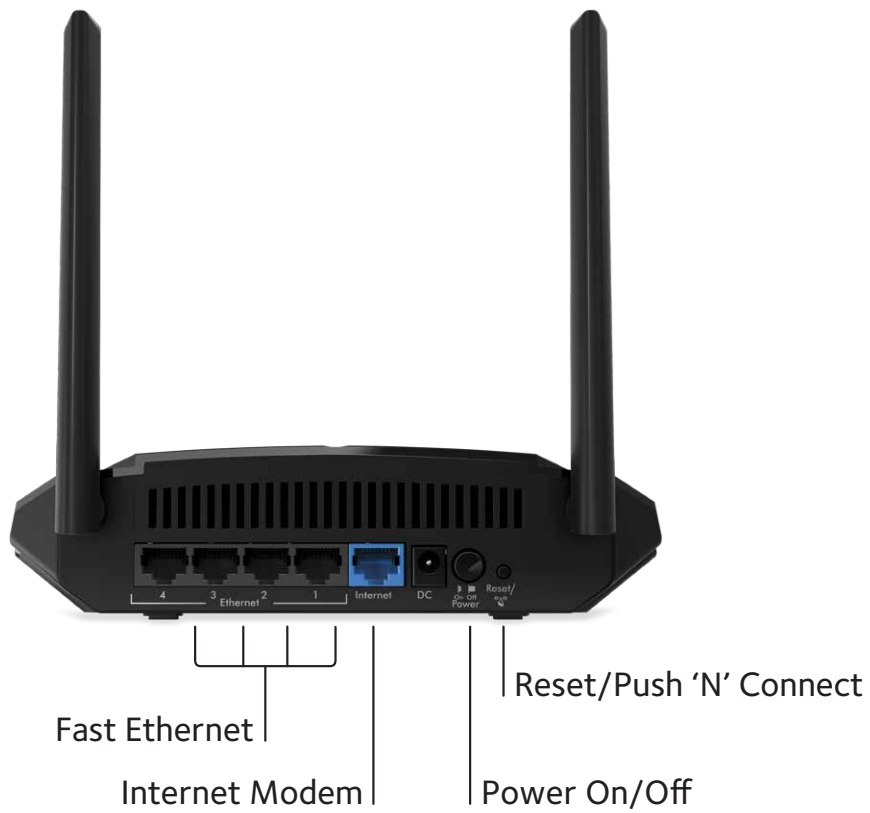

Connection Diagram