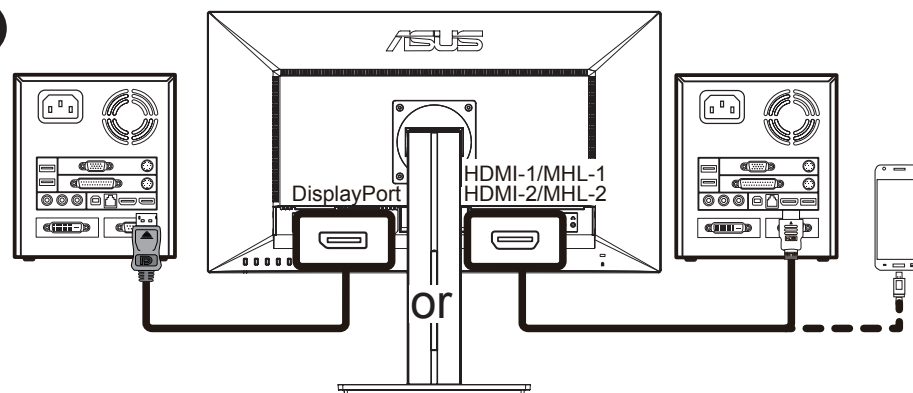

ASUS® PB287Q

1

2

A

B

C

<http://www.asus.com>

Copyright © 2014 ASUSTeK COMPUTER INC. All Rights Reserved.

Q41G78S168075B

HDMI™
HIGH-DEFINITION MULTIMEDIA INTERFACE