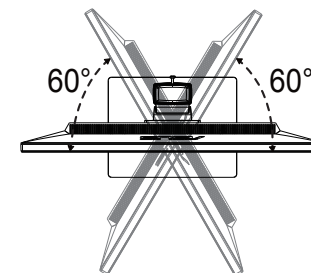

Q41G78S168075B

**HDMI**<sup>™</sup>  
HIGH-DEFINITION MULTIMEDIA INTERFACE

3

3

4

-5°~20°