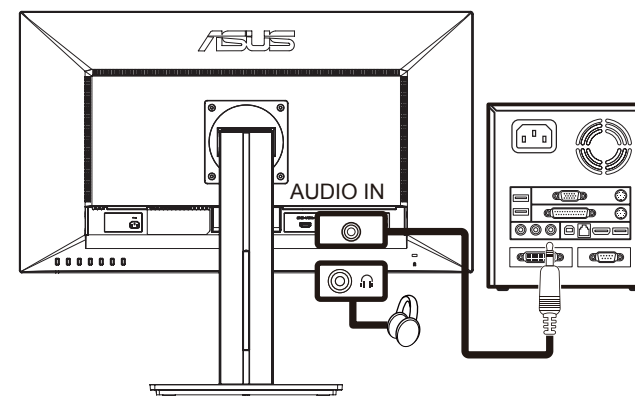

<http://www.asus.com>

Copyright © 2014 ASUSTeK COMPUTER INC. All Rights Reserved.

Q41G78S168075B

HDMI™
HIGH-DEFINITION MULTIMEDIA INTERFACE