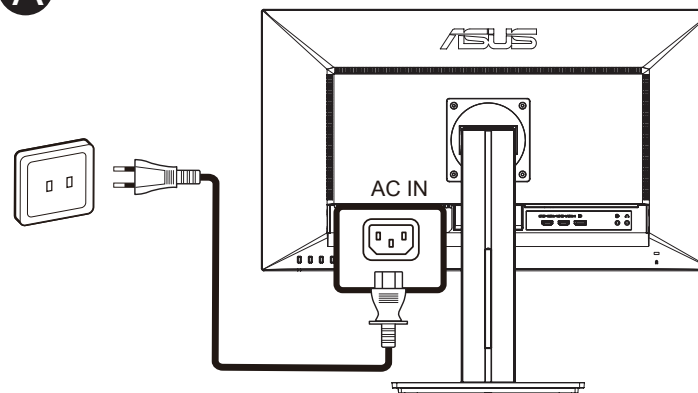

ASUS® PB287Q

1

2

A

B

C

<http://www.asus.com>

Copyright © 2014 ASUSTeK COMPUTER INC. All Rights Reserved.

Q41G78S168075B

HDMI™
HIGH-DEFINITION MULTIMEDIA INTERFACE