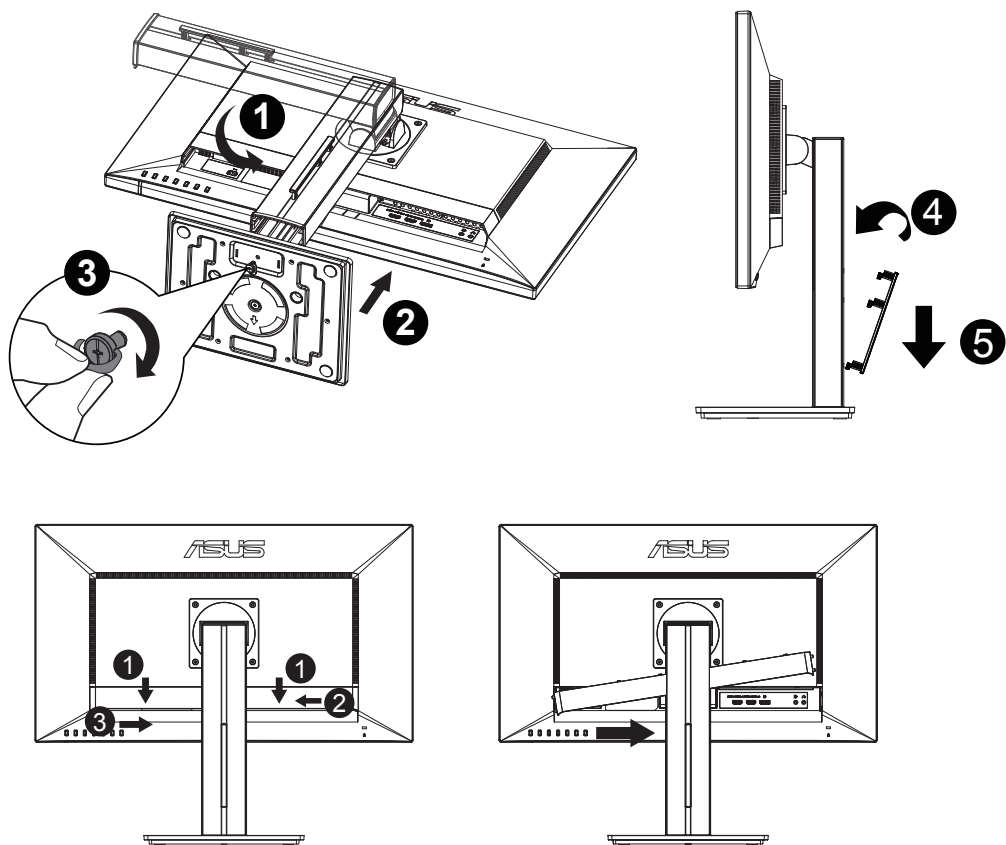

ASUS® PB287Q

1