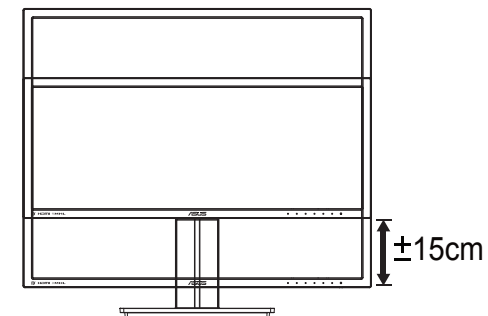

Q41G78S168075B

**HDMI**<sup>™</sup>  
HIGH-DEFINITION MULTIMEDIA INTERFACE

3

3

4

-5°~20°