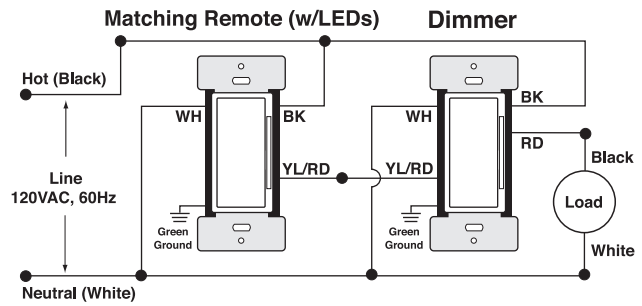

An indicator LED is hidden at the bottom of the rocker paddle, ensuring it won't catch dust or keep you awake at night. Additionally, the dim/brighten bar is conveniently located along the right side of the paddle, ensuring ease of use with the state-of-the-art device. Vanishing LEDs on the left side of the paddle show current and target light level with real-time feedback. For the most professional and cleanest installation, pair the device with an optional Leviton screwless wallplate.

Home hub for Scheduling and Remote Access:

Automation scheduling and remote access becomes available when an optional Apple TV (4th generation) is added to the equation. Your Leviton accessories can automatically perform actions based on criteria such as current location or time of day. Plus you can then control HomeKit-enabled accessories remotely, grant access to the people you trust, and automate your accessories to do what you want, when you want. Have an iPad that's always at home? Use any iPad running iOS 10 to enable the same features. Just enable an iPad as your home hub in Home Settings.

Wiring Diagrams

DH15S Switch

DH6HD Dimmer

SINGLE POLE

3-WAY

DH1KD Dimmer

SINGLE POLE

3-WAY