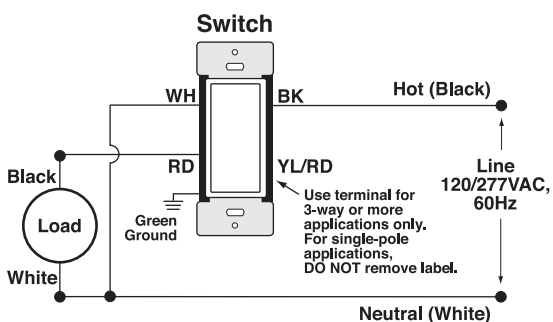

Want to do more?

That's where the Apple Home app thrives. Open the app and all of your connected Leviton accessories will be shown. Custom scenes can be designed to match your lifestyle. For instance, "Good night" could turn off the Leviton dimmer in the kitchen as well as the switch in the living room, while dimming the hallway light to 10% for a safe midnight snack trek. Plus it can coordinate third-party HomeKit-enabled accessories including door locks, thermostats, or cameras.

Siri Voice Control:

Control your HomeKit-enabled accessories with your voice using Siri directly from your iPhone, iPad or itouch. Decora Smart with HomeKit Technology responds to Siri, letting you dim, brighten, and turn on or off with just your voice.

Home hub for Scheduling and Remote Access:

Automation scheduling and remote access becomes available when an optional Apple TV (4th generation) is added to the equation. Your Leviton accessories can automatically perform actions based on criteria such as current location or time of day. Plus you can then control HomeKit-enabled accessories remotely, grant access to the people you trust, and automate your accessories to do what you want, when you want. Have an iPad that's always at home? Use any iPad running iOS 10 to enable the same features. Just enable an iPad as your home hub in Home Settings.

Wiring Diagrams

DH15S Switch