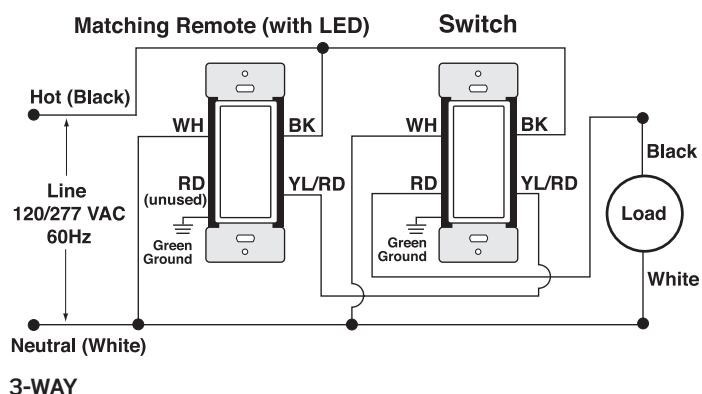

Want to do more?

That's where the Apple Home app thrives. Open the app and all of your connected Leviton accessories will be shown. Custom scenes can be designed to match your lifestyle. For instance, "Good night" could turn off the Leviton dimmer in the kitchen as well as the switch in the living room, while dimming the hallway light to 10% for a safe midnight snack trek. Plus it can coordinate third-party HomeKit-enabled accessories including door locks, thermostats, or cameras.

Siri Voice Control:

Control your HomeKit-enabled accessories with your voice using Siri directly from your iPhone, iPad or itouch. Decora Smart with HomeKit Technology responds to Siri, letting you dim, brighten, and turn on or off with just your voice.

Home hub for Scheduling and Remote Access:

Automation scheduling and remote access becomes available when an optional Apple TV (4th generation) is added to the equation. Your Leviton accessories can automatically perform actions based on criteria such as current location or time of day. Plus you can then control HomeKit-enabled accessories remotely, grant access to the people you trust, and automate your accessories to do what you want, when you want. Have an iPad that's always at home? Use any iPad running iOS 10 to enable the same features. Just enable an iPad as your home hub in Home Settings.

Wiring Diagrams

DH15S Switch