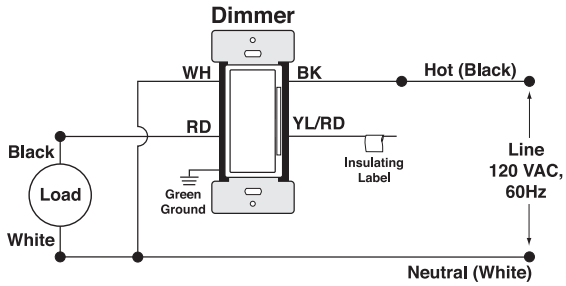

DH6HD Dimmer

SINGLE POLE