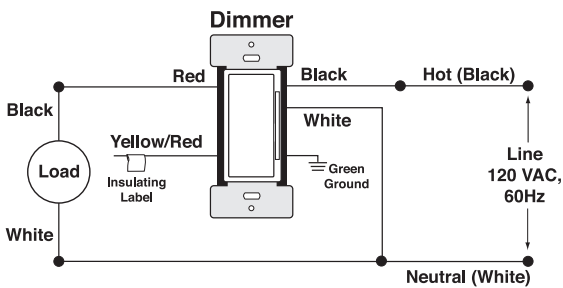

An indicator LED is hidden at the bottom of the rocker paddle, ensuring it won't catch dust or keep you awake at night. Additionally, the dim/brighten bar is conveniently located along the right side of the paddle, ensuring ease of use with the state-of-the-art device. Vanishing LEDs on the left side of the paddle show current and target light level with real-time feedback. For the most professional and cleanest installation, pair the device with an optional Leviton screwless wallplate.

Home hub for Scheduling and Remote Access:

Automation scheduling and remote access becomes available when an optional Apple TV (4th generation) is added to the equation. Your Leviton accessories can automatically perform actions based on criteria such as current location or time of day. Plus you can then control HomeKit-enabled accessories remotely, grant access to the people you trust, and automate your accessories to do what you want, when you want. Have an iPad that's always at home? Use any iPad running iOS 10 to enable the same features. Just enable an iPad as your home hub in Home Settings.

Wiring Diagrams

DH15S Switch

DH6HD Dimmer

SINGLE POLE

3-WAY

DH1KD Dimmer

SINGLE POLE

3-WAY