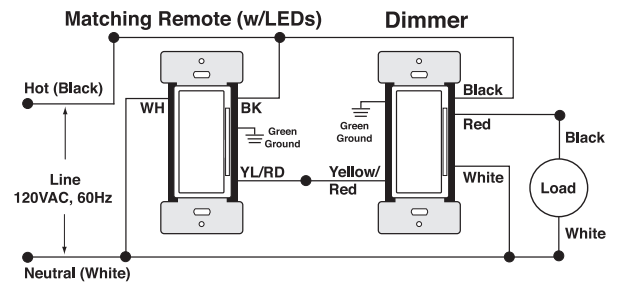

An indicator LED is hidden at the bottom of the rocker paddle, ensuring it won't catch dust or keep you awake at night. Additionally, the dim/brighten bar is conveniently located along the right side of the paddle, ensuring ease of use with the state-of-the-art device. Vanishing LEDs on the left side of the paddle show current and target light level with real-time feedback. For the most professional and cleanest installation, pair the device with an optional Leviton screwless wallplate.

Home hub for Scheduling and Remote Access:

Automation scheduling and remote access becomes available when an optional Apple TV (4th generation) is added to the equation. Your Leviton accessories can automatically perform actions based on criteria such as current location or time of day. Plus you can then control HomeKit-enabled accessories remotely, grant access to the people you trust, and automate your accessories to do what you want, when you want. Have an iPad that's always at home? Use any iPad running iOS 10 to enable the same features. Just enable an iPad as your home hub in Home Settings.

Wiring Diagrams

DH15S Switch

DH6HD Dimmer

SINGLE POLE

3-WAY

DH1KD Dimmer

SINGLE POLE

3-WAY