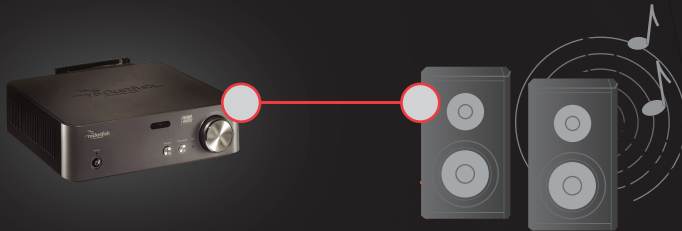

WIRELESS AMPLIFIED AUDIO RECEIVER

RF-RBREC

Rocketboost™ is expandable wireless digital audio. Products with Rocketboost technology let you easily expand your listening experience throughout your home. Rocketboost does not interfere with other wireless products in your home.

ADD AN ADDITIONAL RECEIVER

Expand your Rocketboost network to other rooms. Just connect your speakers to the wireless receiver and enjoy music in any room of your house.

FEATURES

- **High-Performance Audio**—Uncompressed digital CD-quality sound, adjustable volume control
- **Strong Wireless Signal**—150 ft. wireless range (maximum, line of sight), great sound, no static, won't interfere with your other wireless products
- **Expandable**—Add more Rocketboost products to listen to music throughout your house
- **Easy to use**—Easy to set up

PACKAGE CONTENTS

- Wireless receiver
- Speaker cable (2)
- Cable spool
- Remote control
- AC power cord
- *Quick Setup Guide*
- *User Guide*

PRODUCT SPECIFICATIONS

Audio output power	2 x 42 W (RMS), 1% THD, into 4 ohms
Audio input - wireless	Stereo, 16-bit, 48KHz, uncompressed wireless audio system performance