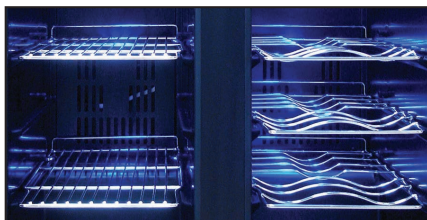

Metal Shelves