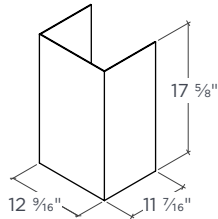

### OVERALL PRODUCT DIMENSIONS (WxDxH)

WM-730SS 30": 29 1/2" x 19 5/8" x 20 3/4" - 37 7/8"

## TECHNICAL DRAWING

TOP

CHIMNEY EXTENSION  
(CHE015, SOLD SEPARATELY\*)

FRONT

UPPER CHIMNEY COVER

SIDE

LOWER CHIMNEY COVER

## CEILING HEIGHT GUIDE

\*This height range represents the standard maximum and minimum heights. Additional extension (CHE015) requires a separate purchase.