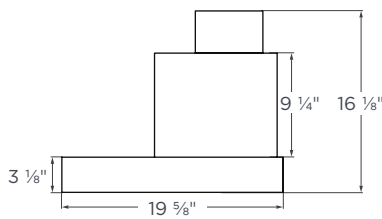

### OVERALL PRODUCT DIMENSIONS (WxDxH)

WM-730SS 30": 29 1/2" x 19 5/8" x 20 3/4" - 37 7/8"

## TECHNICAL DRAWING

TOP

CHIMNEY EXTENSION  
(CHE015, SOLD SEPARATELY\*)

FRONT

UPPER CHIMNEY COVER

SIDE

LOWER CHIMNEY COVER

## CEILING HEIGHT GUIDE

\*This height range represents the standard maximum and minimum heights. Additional extension (CHE015) requires a separate purchase.