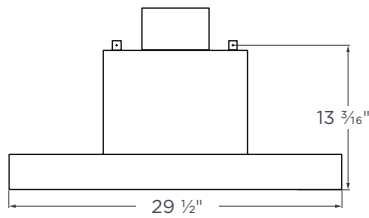

TECHNICAL DRAWING

FRONT

CEILING HEIGHT GUIDE

*This height range represents the standard maximum and minimum heights. Additional extension (CHE015) requires a separate purchase.

SPECIFICATIONS

SIZE	30"
STYLE	Wall Mount
RECIRCULATING	Yes (Charcoal Filters Required)
CLEANING FUNCTION	N/A
NOISE LEVEL	2.0 to 7.0 Sones
LIGHT COLOR TEMP.	Warm / 3000 Kelvin
LUMENS	110
LIGHT BULB	3W LED (Integrated)
LIGHT INTENSITY	1 Level
DELAY FUNCTION	Yes
CONTROL	Touch Buttons
SPEED SELECTIONS	4 Levels
SPECIAL FEATURES	Low Noise Operation / Dishwasher-Safe Baffle Filters / Max Airflow Function

COOKING STYLE	Heavy-Duty
EQUIVALENT AIRFLOW	860 CFM
LABORATORY AIRFLOW	500 CFM
TOP VENTING	6" Round
REAR VENTING	N/A
MOTOR	Single
AMPERAGE	1.2
WATTAGE	144
VOLTAGE	120
CONNECTION	Plug-In
GROSS WEIGHT, LBS.	57
NET WEIGHT, LBS.	47.8
DIMENSIONS (WxDxH)	29 1/2" x 19 5/8" x 20 3/4" - 37 7/8"