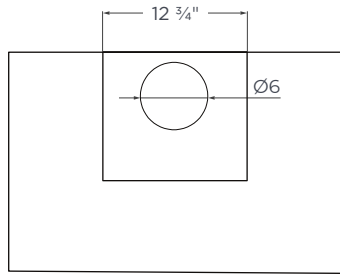

TECHNICAL DRAWING

TOP