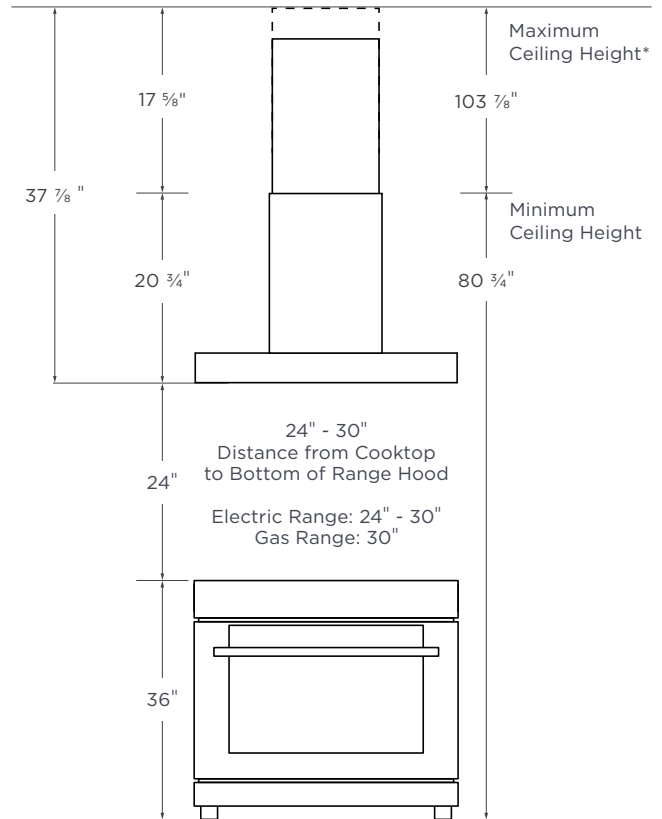

### OVERALL PRODUCT DIMENSIONS (WxDxH)

WM-730SS 30": 29 1/2" x 19 5/8" x 20 3/4" - 37 7/8"

## TECHNICAL DRAWING

TOP

CHIMNEY EXTENSION  
(CHE015, SOLD SEPARATELY\*)

FRONT

UPPER CHIMNEY COVER

SIDE

LOWER CHIMNEY COVER

## CEILING HEIGHT GUIDE

\*This height range represents the standard maximum and minimum heights. Additional extension (CHE015) requires a separate purchase.