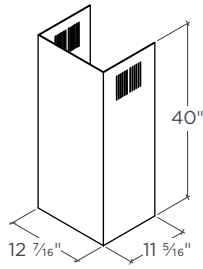

CHIMNEY EXTENSION
(CHE015, SOLD SEPARATELY*)