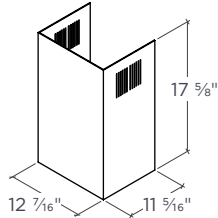

### OVERALL PRODUCT DIMENSIONS (WxDxH)

WM-730SS 30": 29 1/2" x 19 5/8" x 20 3/4" - 37 7/8"

## TECHNICAL DRAWING

TOP

CHIMNEY EXTENSION  
(CHE015, SOLD SEPARATELY\*)

FRONT

UPPER CHIMNEY COVER

SIDE

LOWER CHIMNEY COVER

## CEILING HEIGHT GUIDE

\*This height range represents the standard maximum and minimum heights. Additional extension (CHE015) requires a separate purchase.