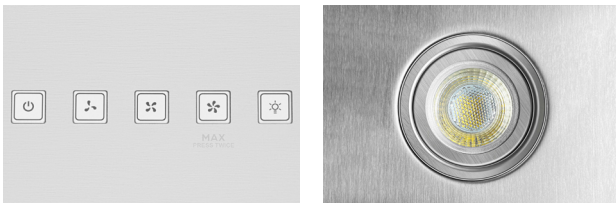

WM-730 CONTEMPORARY STYLE WALL MOUNT SIZES: 30"

PRODUCT DESCRIPTION

The WM-730 Wall Mount range hood features a stunning contemporary design with professional quality performance. The stainless steel finish is always in style and easy to match to any aesthetic as well as other kitchen appliances. The professional grade baffle filters have full-size handles, making it easy to remove them and place them into the dishwasher for simple, effective cleaning.

WHAT'S INCLUDED

Dishwasher-Safe Baffle Filters (2), Lower Chimney Cover (1), Upper Chimney Cover (1), Chimney Bracket (2), Grease Tray (1), Top 6" Round Exhaust Adapter (1), Aluminum Foil Tape (1) and Flexible Aluminum Duct (1)

OVERALL PRODUCT DIMENSIONS (WxDxH)

WM-730SS 30": 29 1/2" x 19 5/8" x 20 3/4" - 37 7/8"

WARRANTY

2-Year Limited Warranty and Lifetime Warranty on Motor

FEATURES & BENEFITS:

CONTEMPORARY STYLE TO TRANSFORM YOUR KITCHEN:

Complement any contemporary decor style while keeping your kitchen work area free from dirty grease, smoke and messy splatters. The pro-style baffle filters with full size handles match other appliances in your kitchen.

POWERFUL SUCTION:

This highly efficient wall mount kitchen hood delivers high CFM suction for any cooking needs. Whip up family meals without the hassle of dirty fumes with Hauslane's Stove Hood Vent! Turbo mode available.

LOW-NOISE OPERATION:

Our uniquely designed duct system and large motor are extremely effective in reducing airflow noises so you can have a conversation while cooking!

EASILY CONVERT TO DUCTLESS:

This versatile cooker hood fits a 6" round duct and works in a ductless kitchen! Simply combine it with our effective charcoal filters (CFI010, sold separately). These filters trap grease particles from fumes and deodorize cooking smells.