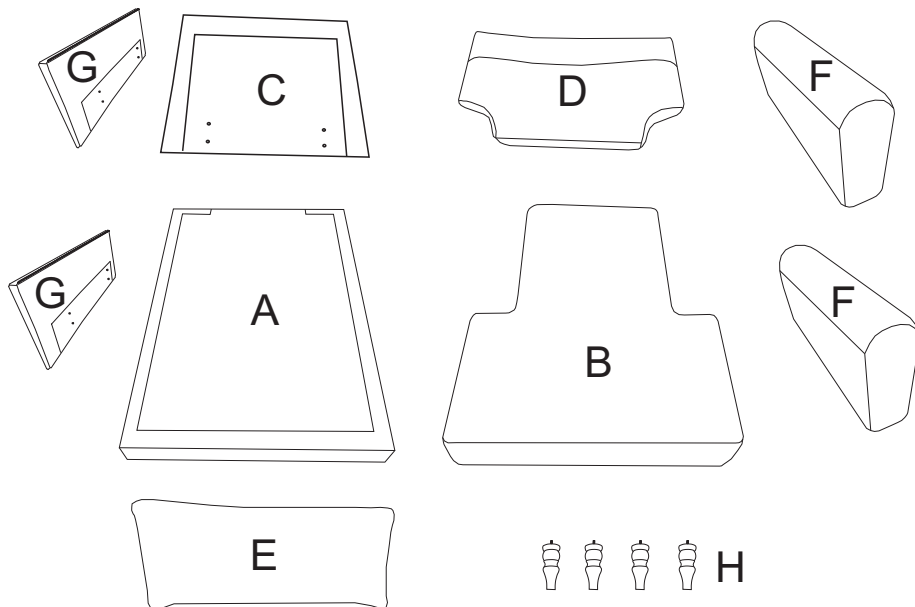

ASSEMBLY INSTRUCTION

All parts and hardwares.