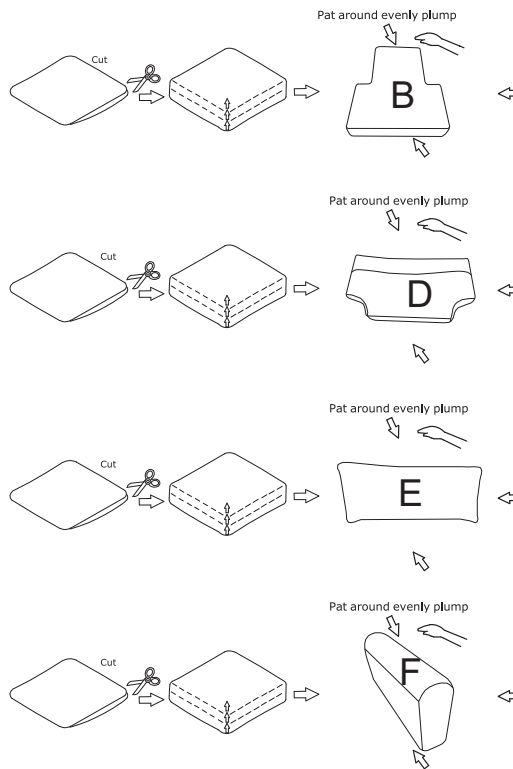

Tips:

1. Please do not open the compressed packages until your sofa frame is completely assembled.
2. Compressed back cushions and pillows need to be fully fulfilled within 72 hours for your perfect use.
3. Please keep children away from plastic bags or any small pieces of stuff.