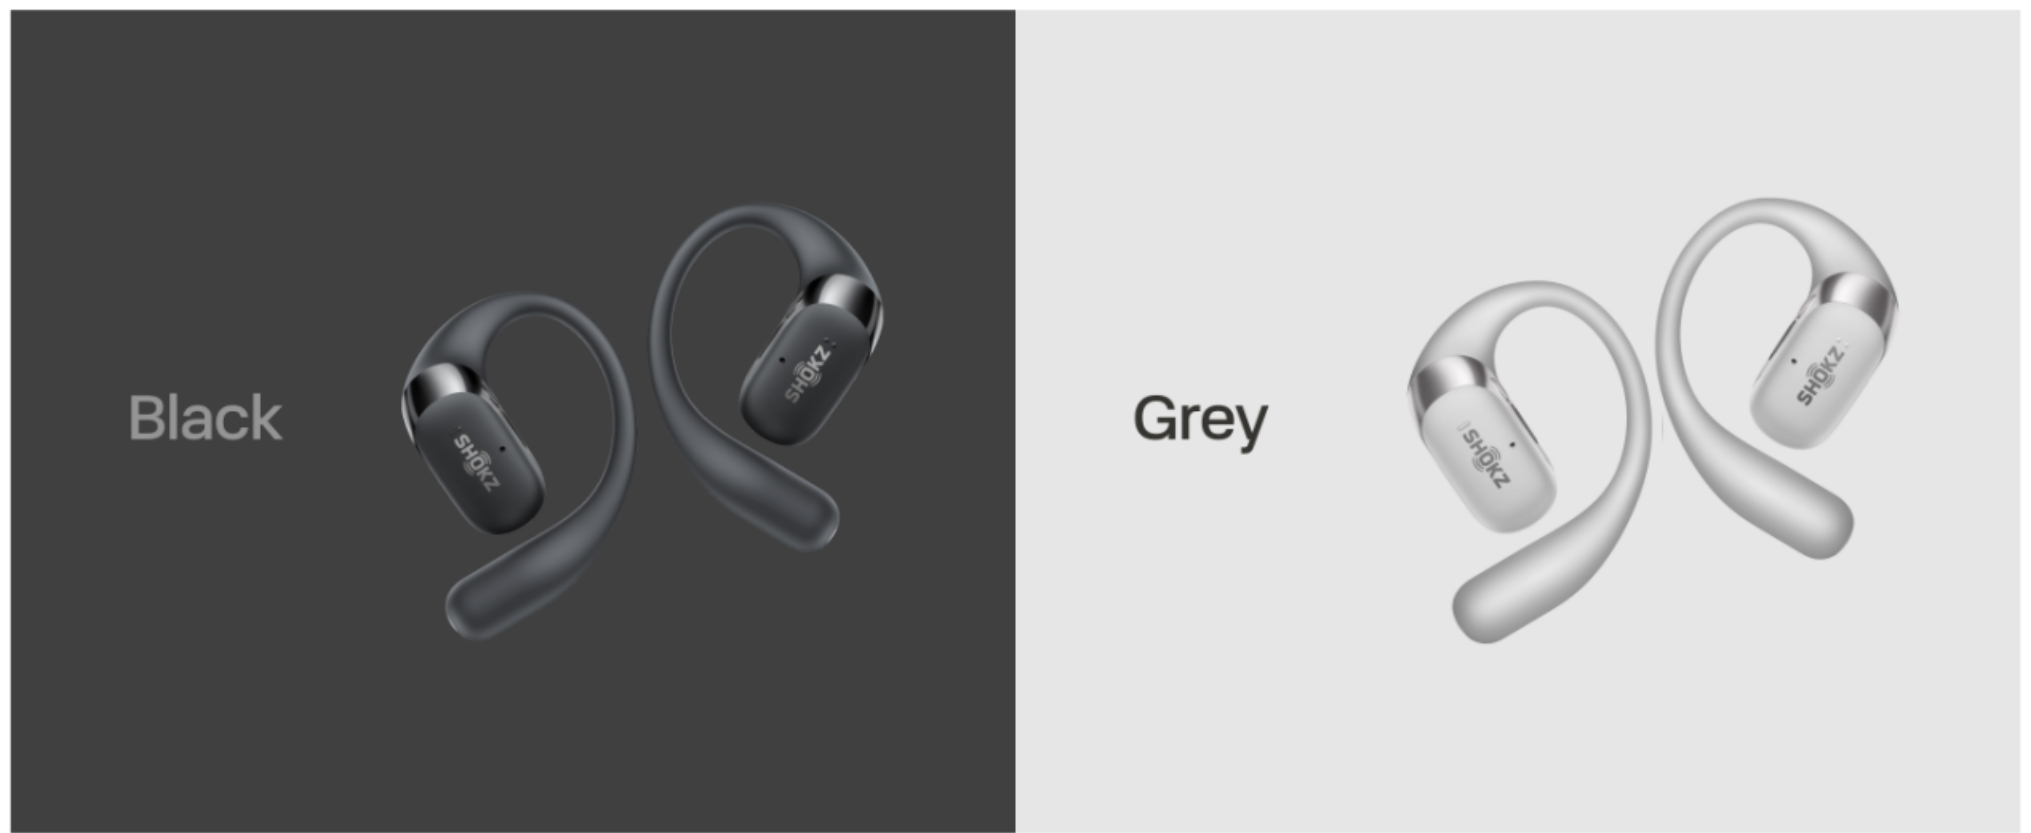

OPENFIT 2+

OPEN-EAR TRUE WIRELESS EARBUDS

OpenFit 2+ features the latest Shokz DualBoost™ Technology and Dolby Audio, delivering a rich, dynamic concert-like open-ear listening experience.

Qi wireless charging always ready to give your battery a boost. Manage calls, music, and everything else with physical buttons for precise control over your audio.

With a lightweight, ergonomic design and an upgraded inner silicone layer, OpenFit 2+ stays comfortable and securely in place, so you can let the music move you.

Features

- Shokz DualBoost™ Technology with Dolby Audio
- Secure Fit and Soft Comfort
- 48-Hour Battery Life & Wireless Charging
- Open-Ear Design for Situational Awareness
- Physical Multifunction Buttons
- AI-Powered Call Clarity
- IP55 Water-Resistance
- MultiPoint Pairing
- Next-Gen Bluetooth 5.4
- Shokz App

Color

What's In The Box

- OpenFit 2+ Earbuds
- Charging Case
- USB-C Charging Cable
- User Guide
- Legal Statement
- Warranty Card
- Portable Bag
- App Card

Specifications

Part number	SHOKZ T921
Speaker type	Air conduction transducer
Frequency response	50Hz-16kHz
Woofer sensitivity	96.5dB ± 2.5dB
Tweeter sensitivity	94.5dB ± 3dB
Microphone sensitivity	-38 dB ±1dB
Bluetooth® version	Bluetooth 5.4
Compatible profiles	A2DP, AVRCP, HFP
Materials	Earbuds : PC , Silicone Charging case: PC
Charge voltage	5V±5%
Frequency band	2402MHz-2480MHz
Wireless range	33ft (10m)
Battery	Li-ion battery