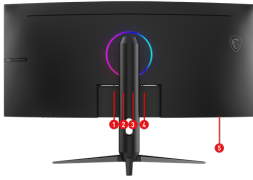

Dimension with Stand (W x D x H)	797.53 x 332.32 x 418.9 mm (31.3 x 13.08 x 16.4 inch)
Dimension without Stand (W x D x H)	797.53 x 158.18 x 363.02 mm (31.3 x 6.2 x 14.2 inch)
Weight (NW / GW)	7.75 kg (17 lbs) / 11.3 kg (24.9 lbs)
Carton Dimension (W X D X H)	985 x 228 x 510 mm (38.7 x 8.9 x 20 inch)
Accessories	1x DisplayPort Cable (1.4a), 1x Power Cord (C13), 1x Power Adaptor, 1x Quick Guide, 4x VESA Screw
Note	HDMI™: 3440 x 1440 (Up to 100Hz) DisplayPort: 3440 x 1440 (Up to 200Hz) Support: HDMI™ CEC; PIP/PBP; Non Support: KVM

CONNECTIONS

1. 5-Way Navi Key
2. 2x HDMI™ 2.0b (UWQHD@100Hz)
3. DisplayPort 1.4a (HBR3)
4. Headphone out
5. DC-in
6. Kensington lock