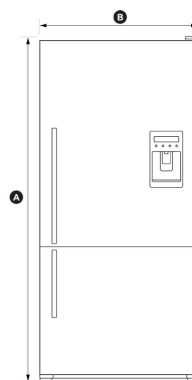

## ActiveSmart™ Fridge - 17.6 cu. ft. counter depth bottom freezer with ice & water

To find out more about Ice & Water refrigeration...[www.fisherpaykel.com/icewater/Active Smart](http://www.fisherpaykel.com/icewater/Active_Smart) technology has been given a new addition, an integrated water dispenser providing you with chilled filtered water and an internal ice maker for clean, crisp ice cubes on demand. With no impact on space in the freezer or refrigerator door, this is the perfect addition to the Active Smart range.

### Dimensions

Depth	28 5/32"
Height	A 67 1/8"
Width	B 31 3/32"