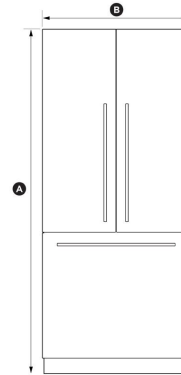

RS36A80J1

ActiveSmart™ Refrigerator 36" French Door Integrated with ice – 80"/84" Tall

Introducing the next generation in Fisher & Paykel refrigeration. With new flush-fit design and the ability to easily slide into existing kitchen spaces or be integrated behind kitchen cabinetry, these family-size refrigerators offer a seamless look to the kit cenwhile providing excellent food care with ActiveSmart™ technology. Stainless steel door panel set sold separately.

Dimensions

Depth	23 3/4"
Height	A 79 27/32"
Width	B 35 21/32"

Features & Benefits

Fresher Food for Longer

ActiveSmart™ Foodcare helps keep your food fresher for longer by constantly monitoring how you use your refrigerator and adapting to maintain a controlled environment and optimum temperature.