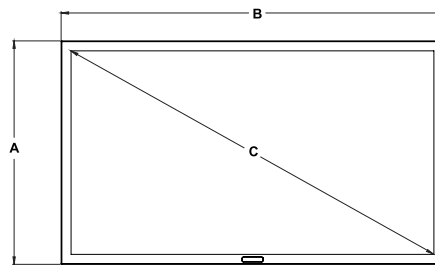

PACKAGE SIZE (W x H x D)	PACKAGE SHIP WEIGHT	PACKAGE UPC CODE	PACKAGE CONTENTS	UNITS IN PACKAGE
ODTV4901	48.94" x 30.75" x 8.35" (1243 x 781 x 212mm)	62.85lb (28.51kg)	735029322634	Display, Universal Remote Control, Power Cord, Manual and Input Cover Panel	1
ODTV5501	55.31" x 34.33" x 8.35" (1405 x 872 x 212mm)	73.12lb (33.17kg)	735029322641		
ODTV6501	63.98" x 39.06" x 8.35" (1625 x 992 x 212mm)	102.22lb (46.37kg)	735029322658		

Accessories

EPT650(-S): Outdoor Universal Tilt Wall Mount	SPK-080: Xtreme™ Outdoor Soundbar	ACCD-IREX: IR Extender for TVs and Displays
ESA763PU: Outdoor Articulating Wall Mount	ACCD-05K: 5V DC Power Kit	ACCD-DC49: Dust Cover for 49" ODTV4901
HDS300: PeerAir™ Pro Wireless AV Multi-Display System	ACCD-12K: 12V DC Power Kit	ACCD-DC55: Dust Cover for 55" ODTV5501
HDS-OWRE-300: Wireless Outdoor Integration Module	ACCD-ALG: Analog Accessory Kit	ACCD-DC65: Dust Cover for 65" ODTV6501

MODEL NO.	DIMENSION "A"	DIMENSION "B"	DIMENSION "C"	DIMENSION "D"	DIMENSION "E"	DIMENSION "F"	DIMENSION "G"
ODTV4901	26.64" (677mm)	45.13" (1146mm)	48.28" (1226mm)	14.69" (373mm)	8.38" (213mm)	7.87" (200mm)	3.34" (85mm)
ODTV5501	29.66" (753mm)	50.50" (1283mm)	54.62" (1387mm)	17.37" (441mm)	7.93" (201mm)	11.81" (300mm)	3.34" (85mm)
ODTV6501	34.53" (877mm)	59.00" (1501mm)	64.19" (1630mm)	21.69" (551mm)	8.38" (213mm)	15.75" (400mm)	3.39" (86mm)

All dimensions = inch (mm)

Architect Specifications

The Neptune™ UHD Outdoor TV shall be a Peerless-AV model ODTV4901, ODTV5501 or ODTV6501 and shall be located where indicated on the plans. Assembly and installation shall be done according to instructions provided by the manufacturer.

Visit peerless-av.com to see the complete line of AV solutions from Peerless-AV, including outdoor displays, wireless, kiosks, digital audio, display mounts, projector mounts, carts/stands, and a full assortment of accessories.

Peerless-AV
2300 White Oak Circle
Aurora, IL 60502 USA
(800) 865-2112
(630) 375-5100
Fax: (800) 359-6500

Peerless-AV EMEA
Unit 3 Watford Interchange
Colonial Way, Watford
Herts, WD24 4WP
United Kingdom
+44 (0) 1923 200100
Fax: +44 (0) 1923 200101

Peerless-AV Latin America
Ave de las Industrias 413
Parque Industrial Escobedo
Escobedo, N.L.,
Mexico 66062
+52 (81) 8384-8300
Fax: +52 (81) 8384-8360

peerless-AV®
Driving Technology Through Innovation