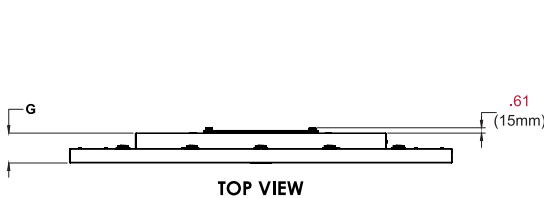

PACKAGE SIZE (W x H x D)	PACKAGE SHIP WEIGHT	PACKAGE UPC CODE	PACKAGE CONTENTS	UNITS IN PACKAGE
ODTV4901	48.94" x 30.75" x 8.35" (1243 x 781 x 212mm)	62.85lb (28.51kg)	735029322634	Display, Universal Remote Control, Power Cord, Manual and Input Cover Panel	1
ODTV5501	55.31" x 34.33" x 8.35" (1405 x 872 x 212mm)	73.12lb (33.17kg)	735029322641		
ODTV6501	63.98" x 39.06" x 8.35" (1625 x 992 x 212mm)	102.22lb (46.37kg)	735029322658		

Accessories

EPT650(-S): Outdoor Universal Tilt Wall Mount	SPK-080: Xtreme™ Outdoor Soundbar	ACCD-IREX: IR Extender for TVs and Displays
ESA763PU: Outdoor Articulating Wall Mount	ACCD-05K: 5V DC Power Kit	ACCD-DC49: Dust Cover for 49" ODTV4901
HDS300: PeerAir™ Pro Wireless AV Multi-Display System	ACCD-12K: 12V DC Power Kit	ACCD-DC55: Dust Cover for 55" ODTV5501
HDS-OWRE-300: Wireless Outdoor Integration Module	ACCD-ALG: Analog Accessory Kit	ACCD-DC65: Dust Cover for 65" ODTV6501

MODEL NO.	DIMENSION "A"	DIMENSION "B"	DIMENSION "C"	DIMENSION "D"	DIMENSION "E"	DIMENSION "F"	DIMENSION "G"
ODTV4901	26.64" (677mm)	45.13" (1146mm)	48.28" (1226mm)	14.69" (373mm)	8.38" (213mm)	7.87" (200mm)	3.34" (85mm)
ODTV5501	29.66" (753mm)	50.50" (1283mm)	54.62" (1387mm)	17.37" (441mm)	7.93" (201mm)	11.81" (300mm)	3.34" (85mm)
ODTV6501	34.53" (877mm)	59.00" (1501mm)	64.19" (1630mm)	21.69" (551mm)	8.38" (213mm)	15.75" (400mm)	3.39" (86mm)

All dimensions = inch (mm)

Architect Specifications

The Neptune™ UHD Outdoor TV shall be a Peerless-AV model ODTV4901, ODTV5501 or ODTV6501 and shall be located where indicated on the plans. Assembly and installation shall be done according to instructions provided by the manufacturer.

Visit peerless-av.com to see the complete line of AV solutions from Peerless-AV, including outdoor displays, wireless, kiosks, digital audio, display mounts, projector mounts, carts/stands, and a full assortment of accessories.

Peerless-AV
2300 White Oak Circle
Aurora, IL 60502 USA
(800) 865-2112
(630) 375-5100
Fax: (800) 359-6500

Peerless-AV EMEA
Unit 3 Watford Interchange
Colonial Way, Watford
Herts, WD24 4WP
United Kingdom
+44 (0) 1923 200100
Fax: +44 (0) 1923 200101

Peerless-AV Latin America
Ave de las Industrias 413
Parque Industrial Escobedo
Escobedo, N.L.,
Mexico 66062
+52 (81) 8384-8300
Fax: +52 (81) 8384-8360

peerless-AV®
Driving Technology Through Innovation