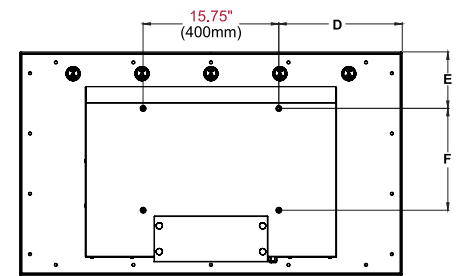

PACKAGE SIZE (W x H x D)	PACKAGE SHIP WEIGHT	PACKAGE UPC CODE	PACKAGE CONTENTS	UNITS IN PACKAGE
ODTV4901	48.94" x 30.75" x 8.35" (1243 x 781 x 212mm)	62.85lb (28.51kg)	735029322634	Display, Universal Remote Control, Power Cord, Manual and Input Cover Panel	1
ODTV5501	55.31" x 34.33" x 8.35" (1405 x 872 x 212mm)	73.12lb (33.17kg)	735029322641		
ODTV6501	63.98" x 39.06" x 8.35" (1625 x 992 x 212mm)	102.22lb (46.37kg)	735029322658		

Accessories

EPT650(-S): Outdoor Universal Tilt Wall Mount	SPK-080: Xtreme™ Outdoor Soundbar	ACCD-IREX: IR Extender for TVs and Displays
ESA763PU: Outdoor Articulating Wall Mount	ACCD-05K: 5V DC Power Kit	ACCD-DC49: Dust Cover for 49" ODTV4901
HDS300: PeerAir™ Pro Wireless AV Multi-Display System	ACCD-12K: 12V DC Power Kit	ACCD-DC55: Dust Cover for 55" ODTV5501
HDS-OWRE-300: Wireless Outdoor Integration Module	ACCD-ALG: Analog Accessory Kit	ACCD-DC65: Dust Cover for 65" ODTV6501

MODEL NO.	DIMENSION "A"	DIMENSION "B"	DIMENSION "C"	DIMENSION "D"	DIMENSION "E"	DIMENSION "F"	DIMENSION "G"
ODTV4901	26.64" (677mm)	45.13" (1146mm)	48.28" (1226mm)	14.69" (373mm)	8.38" (213mm)	7.87" (200mm)	3.34" (85mm)
ODTV5501	29.66" (753mm)	50.50" (1283mm)	54.62" (1387mm)	17.37" (441mm)	7.93" (201mm)	11.81" (300mm)	3.34" (85mm)
ODTV6501	34.53" (877mm)	59.00" (1501mm)	64.19" (1630mm)	21.69" (551mm)	8.38" (213mm)	15.75" (400mm)	3.39" (86mm)

All dimensions = inch (mm)

Architect Specifications

The Neptune™ UHD Outdoor TV shall be a Peerless-AV model ODTV4901, ODTV5501 or ODTV6501 and shall be located where indicated on the plans. Assembly and installation shall be done according to instructions provided by the manufacturer.

Visit peerless-av.com to see the complete line of AV solutions from Peerless-AV, including outdoor displays, wireless, kiosks, digital audio, display mounts, projector mounts, carts/stands, and a full assortment of accessories.

Peerless-AV
2300 White Oak Circle
Aurora, IL 60502 USA
(800) 865-2112
(630) 375-5100
Fax: (800) 359-6500

Peerless-AV EMEA
Unit 3 Watford Interchange
Colonial Way, Watford
Herts, WD24 4WP
United Kingdom
+44 (0) 1923 200100
Fax: +44 (0) 1923 200101

Peerless-AV Latin America
Ave de las Industrias 413
Parque Industrial Escobedo
Escobedo, N.L.,
Mexico 66062
+52 (81) 8384-8300
Fax: +52 (81) 8384-8360

peerless-AV®
Driving Technology Through Innovation