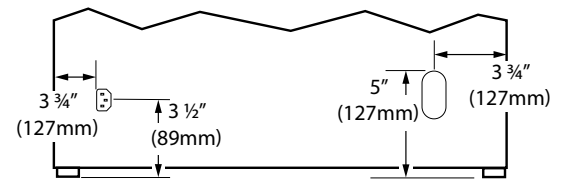

Specifications

Model	ARI121
Amps: Running	2.5
Capacity: Bottle (12 oz)	24
Capacity: Can (12 oz)	44
Capacity: Refrigerator Volume (cu ft)	2.1
Defrost Type	Frost Free
Dimensions: Product Depth	22" / 559 mm
Dimensions: Product Height	28 1/2" / 724 mm
Dimensions: Product Width	20 7/8" / 530 mm
Energy Consumption: Avg. Per Year	565 kWh
Ice Production Per Day	8 lb
Ice Storage	8 lb
Panel Thickness	1/4" (6.3 mm)
Product Weight: Max	92 lb
Refrigerant Type	R600a
Sabbath (Star K Certified)	No
Temperature Range	34°F - 45°F

Back

Cabinet Cut-Out

Installation Notes

- When installing a left-hand hinge model, allow for 145° door swing for proper removal of ice bin.
- No additional clearance around sides, top or rear of unit is needed for ventilation.
- Do not obstruct front grille air flow

Warranty

- 1 Year (parts & labor) / 5 year sealed system (parts)
- + **Additional 1 Year (parts & labor) warranty at no cost with product registration**

See complete warranty for details

Please visit u-line.com to view this model's User Guide & Service Manual. All Specifications are subject to change without notice.