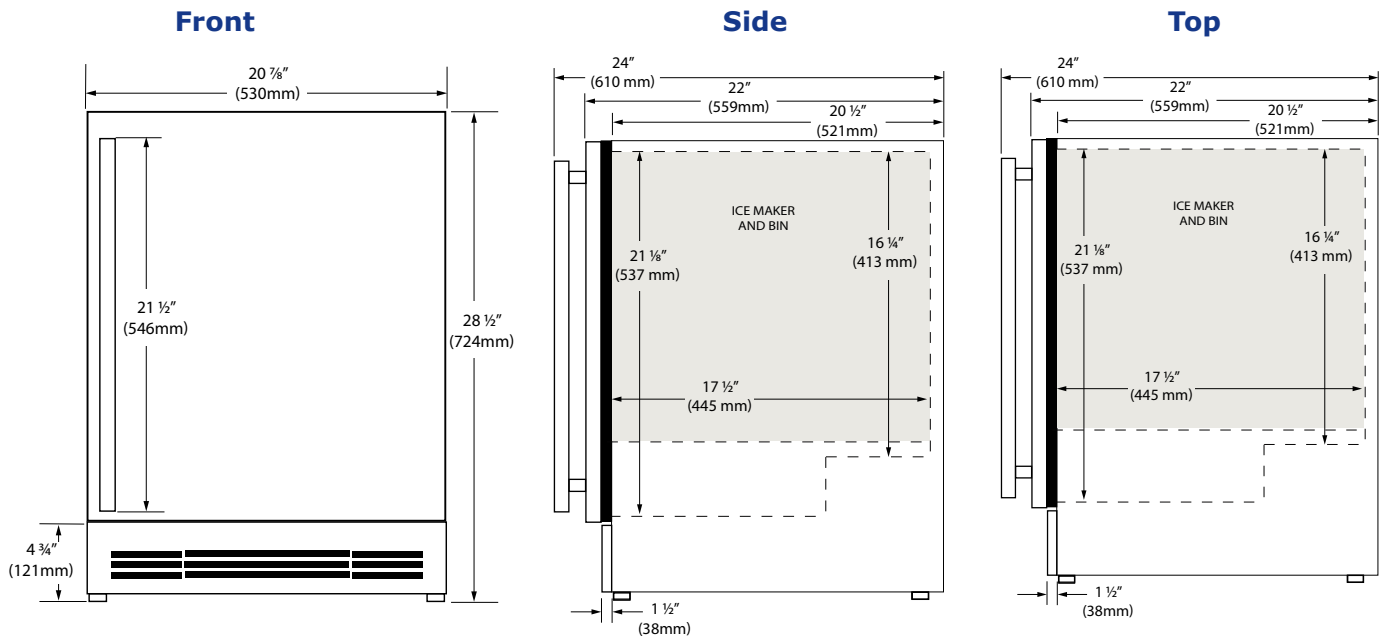

Black Solid

White Solid

Stainless Solid

Key Features

- Refrigerator volume of 2.1 cu ft holds up to 24 bottles (12 oz) or 44 cans (12 oz)
- Digital touch pad controls
- Temperature range: 34°F - 45°F
- Produces and stores up to 8 lbs of ice per day
- Crescent ice cube dimensions: 1/2" W x 3/4" H x 2 1/4" L
- No drain required
- Two removable tempered glass shelves
- Two fixed storage compartments in door
- Door swing is field reversible, and is shipped right-hand hinged
- Built-in or freestanding

Model Details

Model	Voltage/Hz	Door Swing	Finish	Shipping Weight
UARI121-SS01A	115 / 60	Field Reversible	Stainless Solid	101 lb
UARI121-BS01A	115 / 60	Field Reversible	Black Solid	101 lb
UARI121-WS01A	115 / 60	Field Reversible	White Solid	101 lb

Accessories

Model	Description	Finish	Shipping Weight
ULAWATERHOOKUP	Braided water supply line kit	N/A	2 lb

Specifications

Model	ARI121
Amps: Running	2.5
Capacity: Bottle (12 oz)	24
Capacity: Can (12 oz)	44
Capacity: Refrigerator Volume (cu ft)	2.1
Defrost Type	Frost Free
Dimensions: Product Depth	22" / 559 mm
Dimensions: Product Height	28 1/2" / 724 mm
Dimensions: Product Width	20 7/8" / 530 mm
Energy Consumption: Avg. Per Year	565 kWh
Ice Production Per Day	8 lb
Ice Storage	8 lb
Panel Thickness	1/4" (6.3 mm)
Product Weight: Max	92 lb
Refrigerant Type	R600a
Sabbath (Star K Certified)	No
Temperature Range	34°F - 45°F