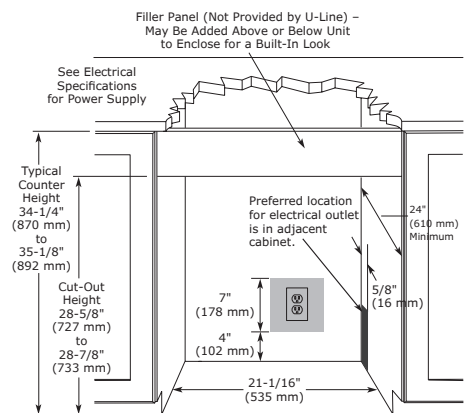

Cabinet Cut-Out

Installation Notes

- When installing a left-hand hinge model, allow for 145° door swing for proper removal of ice bin.
- No additional clearance around sides, top or rear of unit is needed for ventilation.
- Do not obstruct front grille air flow

Warranty

- 1 Year (parts & labor) / 5 year sealed system (parts)
- + **Additional 1 Year (parts & labor) warranty at no cost with product registration**

See complete warranty for details

Please visit u-line.com to view this model's User Guide & Service Manual. All Specifications are subject to change without notice.