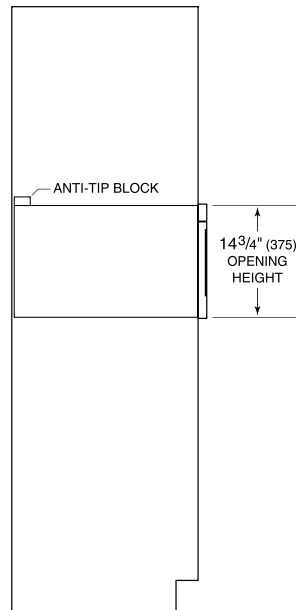

Fits a 9x13 pan and up to a 7" tall glass or dish for additional cooking flexibility

Install into surrounding cabinetry to coordinate with other Wolf built-in ovens and warming drawers

Installs can be lowered due to control panel lock providing extra safety

ACCESSORIES

Flush Inset Vent

Accessories available through an authorized dealer.

For local dealer information, visit subzero-wolf.com/locator.

PRODUCT SPECIFICATIONS

| | |
|--------------------|--------------------------------|
| Model | MD30TE/S |
| Dimensions | 29 7/8"W x 15 1/8"H x 21 7/8"D |
| Capacity | 1.2 cu. ft. |
| Electrical Supply | 120 VAC, 60 Hz |
| Electrical Service | 15 amp dedicated circuit |
| Power Cord Length | 4 Feet |
| Receptacle | 3-prong grounding-type |

ELECTRICAL

NOTE: Dimensions in parenthesis are in millimeters unless otherwise specified

DIMENSIONS

STANDARD INSTALLATION

TOP VIEW

SIDE VIEW

FRONT VIEW