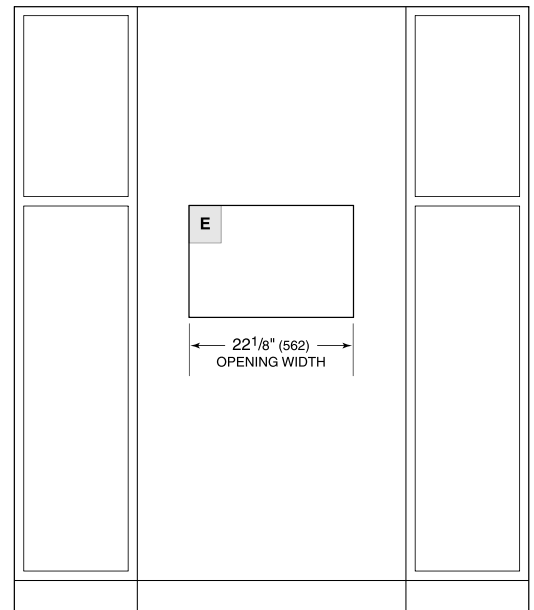

Fits a 9x13 pan and up to a 7" tall glass or dish for additional cooking flexibility

Install into surrounding cabinetry to coordinate with other Wolf built-in ovens and warming drawers

Installs can be lowered due to control panel lock providing extra safety

ACCESSORIES

Flush Inset Vent

Accessories available through an authorized dealer.

For local dealer information, visit subzero-wolf.com/locator.

PRODUCT SPECIFICATIONS

| | |
|--------------------|--------------------------------|
| Model | MD30TE/S |
| Dimensions | 29 7/8"W x 15 1/8"H x 21 7/8"D |
| Capacity | 1.2 cu. ft. |
| Electrical Supply | 120 VAC, 60 Hz |
| Electrical Service | 15 amp dedicated circuit |
| Power Cord Length | 4 Feet |
| Receptacle | 3-prong grounding-type |

ELECTRICAL

NOTE: Dimensions in parenthesis are in millimeters unless otherwise specified

DIMENSIONS

STANDARD INSTALLATION

TOP VIEW

SIDE VIEW

FRONT VIEW