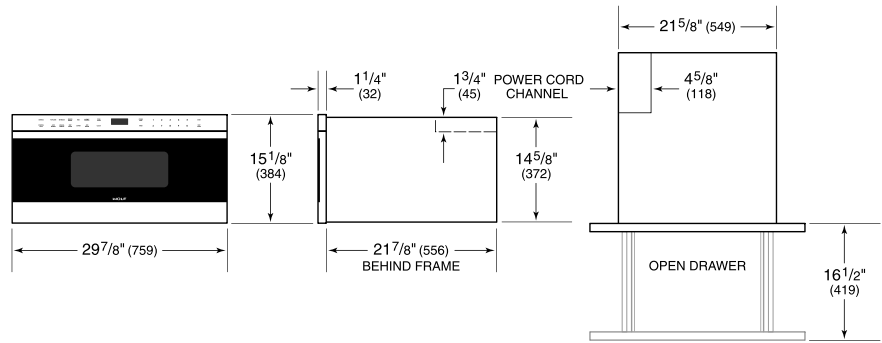

Fits a 9x13 pan and up to a 7" tall glass or dish for additional cooking flexibility

Install into surrounding cabinetry to coordinate with other Wolf built-in ovens and warming drawers

Installs can be lowered due to control panel lock providing extra safety

ACCESSORIES

Flush Inset Vent

Accessories available through an authorized dealer.

For local dealer information, visit subzero-wolf.com/locator.

PRODUCT SPECIFICATIONS

| | |
|--------------------|--------------------------------|
| Model | MD30TE/S |
| Dimensions | 29 7/8"W x 15 1/8"H x 21 7/8"D |
| Capacity | 1.2 cu. ft. |
| Electrical Supply | 120 VAC, 60 Hz |
| Electrical Service | 15 amp dedicated circuit |
| Power Cord Length | 4 Feet |
| Receptacle | 3-prong grounding-type |

ELECTRICAL

NOTE: Dimensions in parenthesis are in millimeters unless otherwise specified

DIMENSIONS

STANDARD INSTALLATION

TOP VIEW

SIDE VIEW

FRONT VIEW