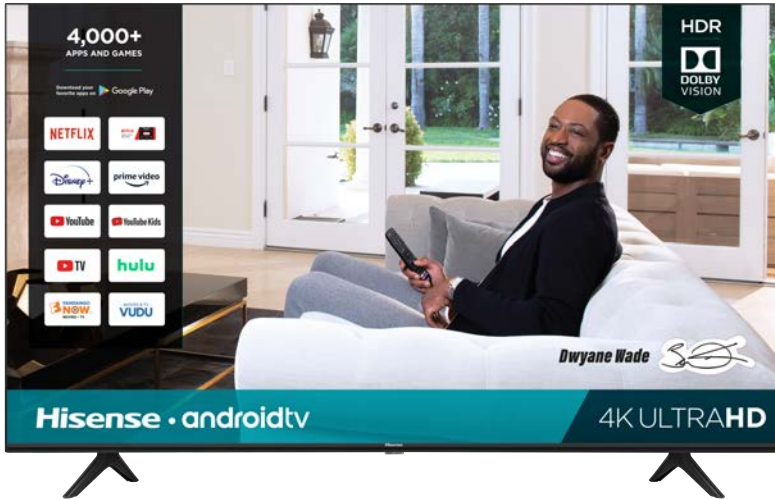

Hisense

55
inches

H65 Series Hisense Android TV

Model 55H6570G

4K ULTRAHD

The Smart Upgrade

The H65 series is as smooth as it is smart, thanks to advanced technologies inside and out. Colors burst off the screen in amazing 4K UltraHD resolution. Experience movies and games with incredible contrast, thanks to advanced picture technologies like Dolby Vision HDR and HDR10. For a 4K UHD picture, plus incredible content, and convenience, the smart money is on the H65 series.

With more than four times the resolution of a regular 1080p high-definition screen, an Android OS with more than 4,000 apps and games, and Google Assistant built-in for voice control; the H65 4K UltraHD Hisense Android Smart TV changes the standard for affordable, premium TVs.

4K Ultra HD

Delivers more than four times the resolution of a regular 1080p high-definition screen. Along with over 8.3 million pixels, inside you'll find a powerful full array LED backlight at work creating a sharper, more colorful picture.