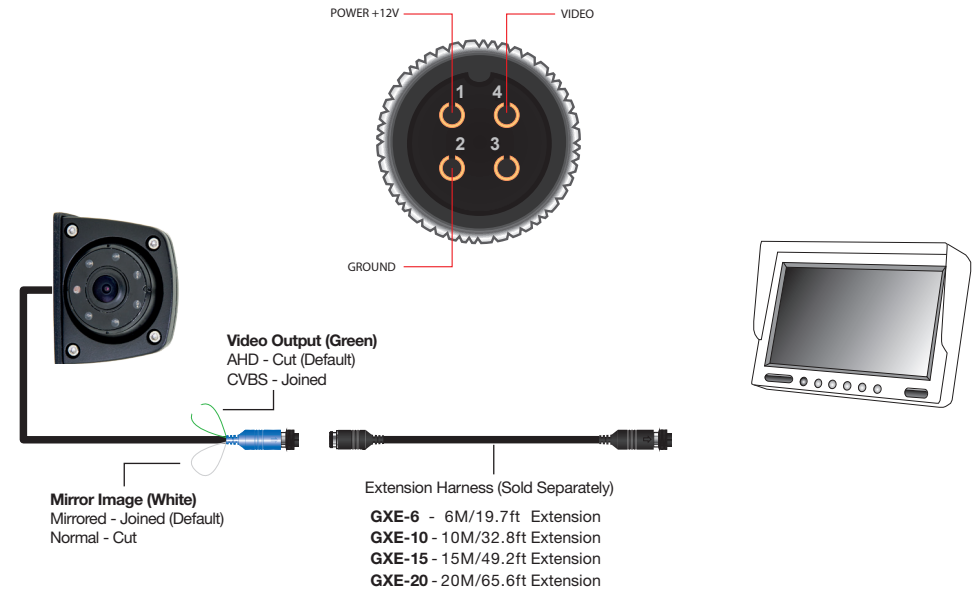

Wiring Diagram & Pin Out

REV. 091619

EchoMaster.com

EchoMaster is a Power Brand of AAMP Global

email - support@aampglobal.com (US)
tel - 866-931-8021