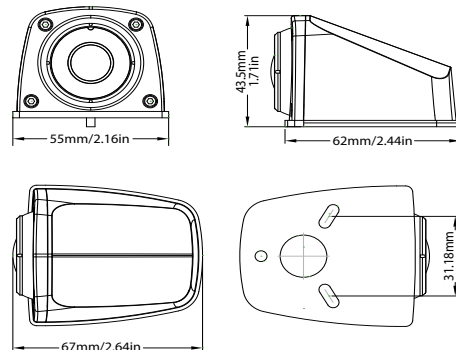

Key Features

- ▶ 1/3" CMOS Analog High Definition (AHD) Sensor
- ▶ Operates at 0.1 LUX
- ▶ 6 IR LEDs
- ▶ IP69 Rated
- ▶ 150 Degree Diagonal Viewing Angle
- ▶ CVBS/AHD Video Format Output

Specifications

PCAM-810-AHD	
Sensor Type	1/3" CMOS AHD
LEDs	6
Illumination	0.1 LUX
Viewing Angle (Diagonal)	150 degrees
Mirror Image (Selectable)	YES
Parking Lines	NO
Water/Debris-Proof	IP69
Audio	NO
Power Supply	9V-12V DC
Current	<125mA
Working Temperature	-20°C - +70°C
Resolution	1280 x 720
System	NTSC AHD
TV Lines	720P
Dimensions W x D x H	55 x 62 x 43 mm 2.16 x 2.44 x 1.7 in

Box Contents

- ▶ Camera
- ▶ Hardware / Allen Wrench
- ▶ Mounting Template
- ▶ User Manual
- ▶ Warranty Card

Dimensions

NOTE: To adjust camera direction/angle, loosen 4 allen bolts, adjust, re-tighten allen bolts.