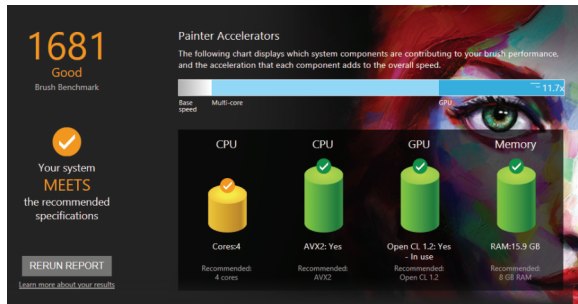

Fine Artists

Balance the mixture of realistic natural media and supernatural media types in a way that only this digital art and painting software can deliver.

Flexible and productive

Create your own custom brushes and palettes, or import custom content from others that exponentially speeds up your artistic workflow.

Supports popular hardware and software

Open and save to .PSD. Enjoy using multi-touch or a drawing tablet with stylus tilt, rotation, bearing & pressure control plus paint on a Mac or Windows system.

Impressive new features

NEW Performance Optimization

The Brush Accelerator™ scores your system *and* applies the optimal Painter performance settings automatically allowing GPU and CPU to ensure Painter runs like a dream.

NEW Interface Advancements

Revamped Property Bars, flyouts, and palettes for brushes and tools improve painting efficiencies and intuitive advances will elevate your understanding of Painter.

NEW Improved Brush Selector

View enhanced dab and stroke previews at-a-glance, no hovering required, and enjoy more painting pixels with a slimmed down Brush Selector.