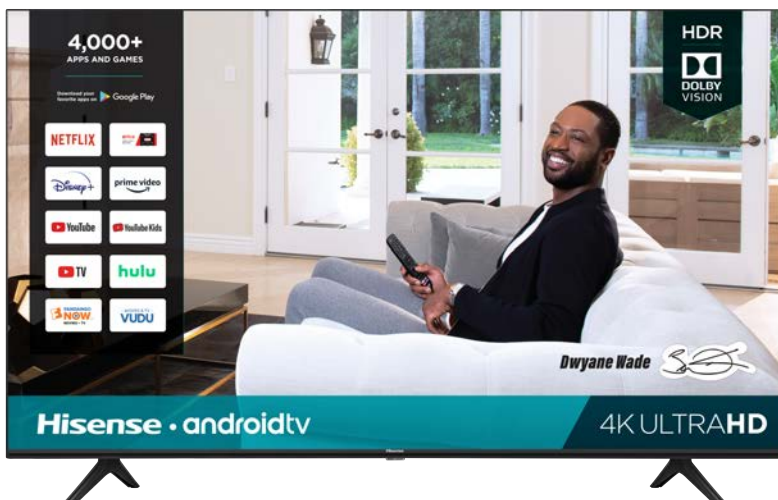

Hisense

50
inches

H65 Series Hisense Android TV

Model 50H6570G

4K ULTRAHD

The Smart Upgrade

The H65 series is as smooth as it is smart, thanks to advanced technologies inside and out. Colors burst off the screen in amazing 4K UltraHD resolution. Experience movies and games with incredible contrast, thanks to advanced picture technologies like Dolby Vision HDR and HDR10. For a 4K UHD picture, plus incredible content, and convenience, the smart money is on the H65 series.

With more than four times the resolution of a regular 1080p high-definition screen, an Android OS with more than 4,000 apps and games, and Google Assistant built-in for voice control; the H65 4K UltraHD Hisense Android Smart TV changes the standard for affordable, premium TVs.

4K Ultra HD

Delivers more than four times the resolution of a regular 1080p high-definition screen. Along with over 8.3 million pixels, inside you'll find a powerful full array LED backlight at work creating a sharper, more colorful picture.