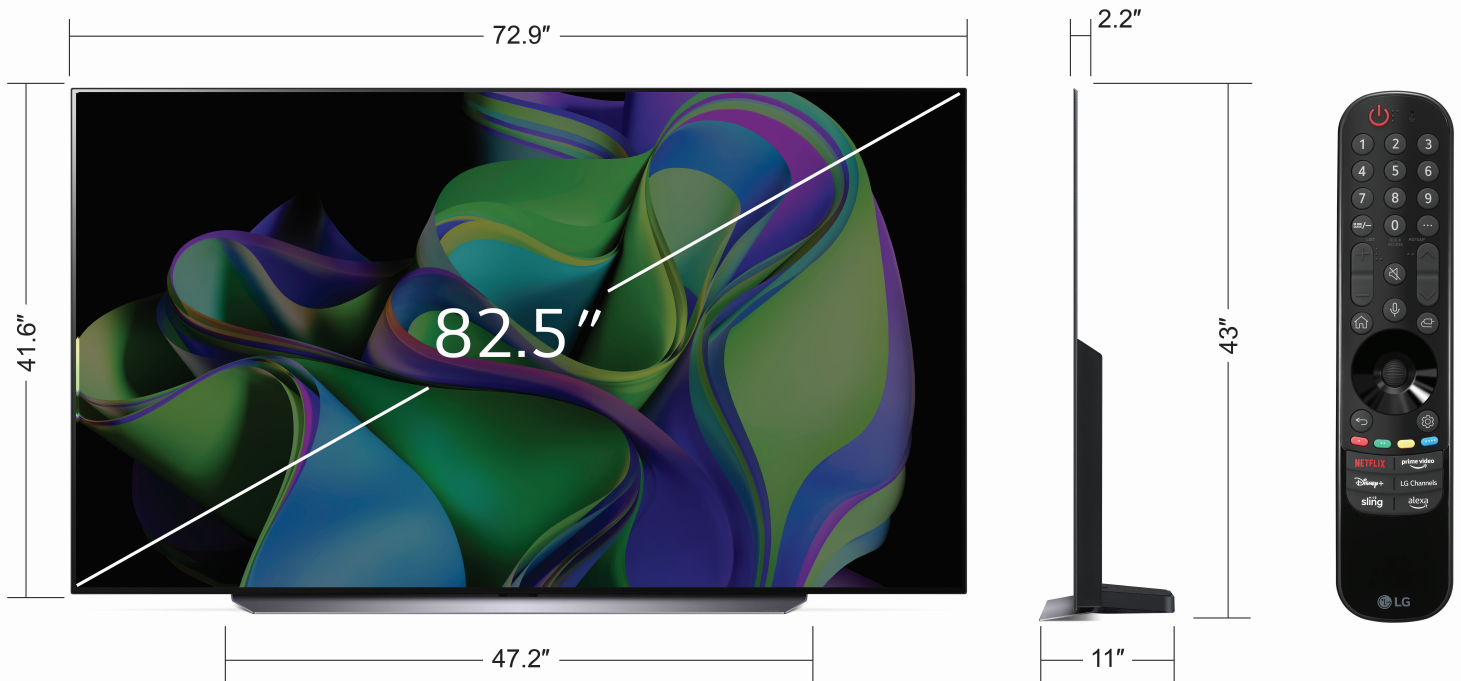

LG OLED

OLED83C3

83" Class

(82.5" Diag)

Dimensions (Inches W x H x D)

72.9 x 41.6 x 2.2 (without stand)

72.9 x 43 x 11 (with stand)

47.2 x 11 (stand footprint)

What's in the box

- Magic Remote
- Remote Control Batteries
- Power Cable
- Stand
- Quick Start Guide