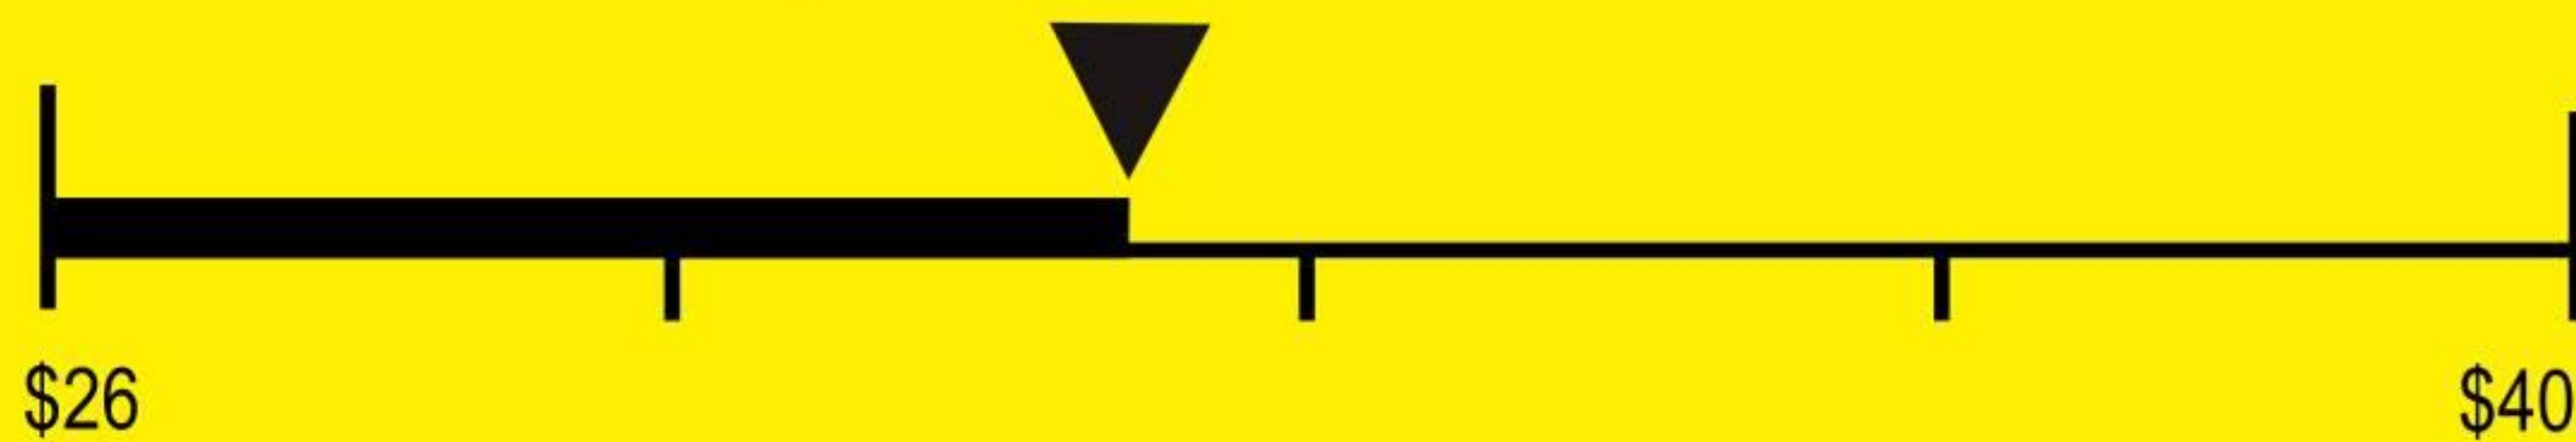

U.S. Government

Federal law prohibits removal of this label before consumer purchase

ENERGYGUIDE

Dishwasher
Capacity: Standard

VIKING RANGE, LLC
Models
FDWU524WS
VDWU524WSSS

Estimated Yearly Operating Cost (when used with an electric water heater)

\$ 32

Cost Range of Similar Models

256 kWh

Estimated Yearly Electricity Use

\$22

Estimated Yearly Operating Cost
(when used with a natural gas water heater)

Your cost will depend on your utility rates and use.