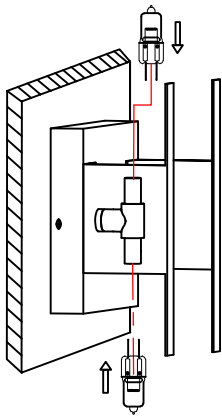

Parrot Uncle

W3012

English

www.parrotuncle.com

installation steps

Item: W3012

MODEL: 110-130V 60HZ

MAX:G4 2*40W Bulb not included