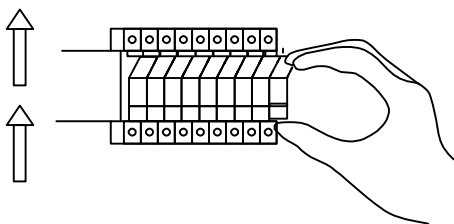

Parrot Uncle

W3012

English

www.parrotuncle.com

installation steps

Item: W3012

MODEL: 110-130V 60HZ

MAX:G4 2*40W Bulb not included