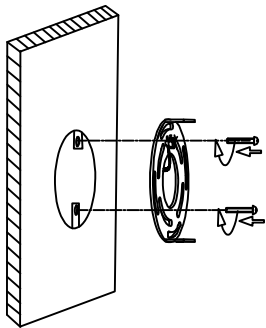

Parrot Uncle

W3012

English

www.parrotuncle.com

installation steps

Item: W3012

MODEL: 110-130V 60HZ

MAX:G4 2*40W Bulb not included