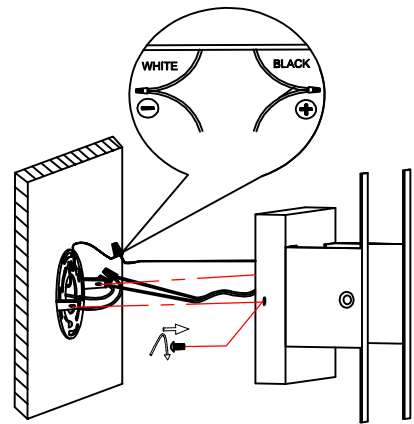

Parrot Uncle

W3012

English

www.parrotuncle.com

installation steps

Item: W3012

MODEL: 110-130V 60HZ

MAX:G4 2*40W Bulb not included