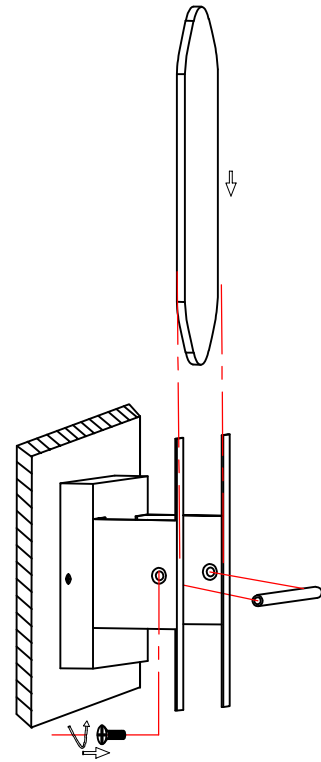

Parrot Uncle

W3012

English

www.parrotuncle.com

installation steps

Item: W3012

MODEL: 110-130V 60HZ

MAX:G4 2*40W Bulb not included