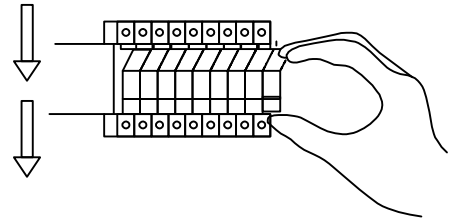

Parrot Uncle

W3012

English

www.parrotuncle.com

installation steps

Item: W3012

MODEL: 110-130V 60HZ

MAX:G4 2*40W Bulb not included