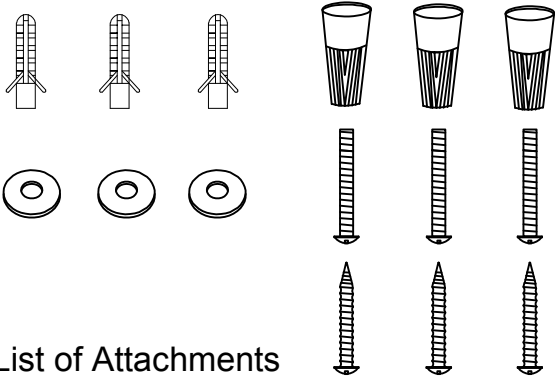

Parrot Uncle

W3012

English

www.parrotuncle.com

installation steps

Item: W3012

MODEL: 110-130V 60HZ

MAX:G4 2*40W Bulb not included