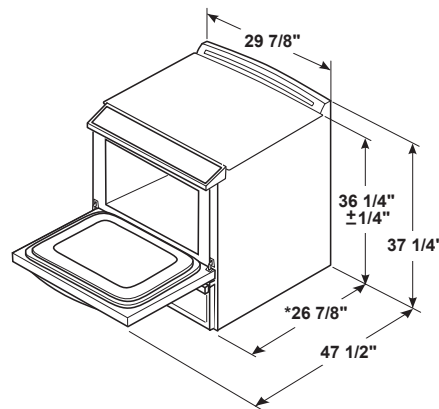

Café™ 30" Smart Slide-In Front Control Radiant and Convection Range with Warming Drawer

CAFÉ

DISTINCT BY DESIGN™

CHS90XP4MW2 / CHS90XP3MD1 / CHS90XP2MS1

POWER / RATINGS

Amp Rating at 208V	40
Amp Rating at 240V	40
Bake Wattage	2850W
Broiler Wattage	4000W
Convection Wattage	2500W
KW Rating at 208V	11.3
KW Rating at 240V	13.6

WARRANTY

Parts Warranty	Limited 1-year entire appliance
Labor Warranty	Limited 1-year entire appliance
Warranty Notes	See written warranty for full details

DIMENSIONS

Receptacle Locations: Locally approved flexible service cord or conduit must be used because terminals are not accessible after range installation. See shaded area in drawing for location of electrical outlet box. Recommended outlet locations allow range to be installed directly against rear wall.

Note: This appliance has been approved for 0" spacing to adjacent surfaces above the cooktop. However, a 6" minimum spacing to surfaces less than 15" above the cooktop and adjacent cabinet is recommended to reduce exposure to steam, grease splatter and heat.

Installation Information: Before installing, consult installation instructions for current dimensional data and additional requirements.

ADDITIONAL ACCESSORIES