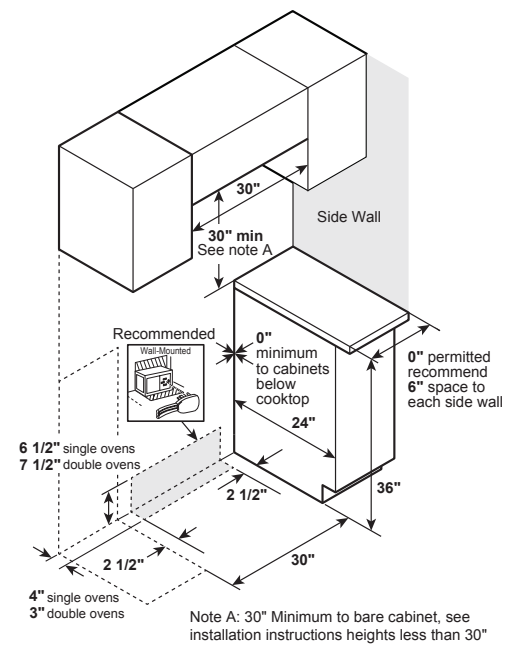

Café™ 30" Smart Slide-In Front Control Radiant and Convection Range with Warming Drawer

CAFÉ

DISTINCT BY DESIGN™

CHS90XP4MW2 / CHS90XP3MD1 / CHS90XP2MS1

POWER / RATINGS

Amp Rating at 208V	40
Amp Rating at 240V	40
Bake Wattage	2850W
Broiler Wattage	4000W
Convection Wattage	2500W
KW Rating at 208V	11.3
KW Rating at 240V	13.6

WARRANTY

Parts Warranty	Limited 1-year entire appliance
Labor Warranty	Limited 1-year entire appliance
Warranty Notes	See written warranty for full details

DIMENSIONS

Receptacle Locations: Locally approved flexible service cord or conduit must be used because terminals are not accessible after range installation. See shaded area in drawing for location of electrical outlet box. Recommended outlet locations allow range to be installed directly against rear wall.

Note: This appliance has been approved for 0" spacing to adjacent surfaces above the cooktop. However, a 6" minimum spacing to surfaces less than 15" above the cooktop and adjacent cabinet is recommended to reduce exposure to steam, grease splatter and heat.

Installation Information: Before installing, consult installation instructions for current dimensional data and additional requirements.

ADDITIONAL ACCESSORIES