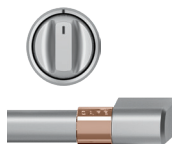

CXFCHHKPMSS
Brushed Stainless
2 handles, 6 knobs