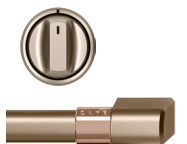

ADDITIONAL ACCESSORIES

CXFCHHKPMBZ
Brushed Bronze
2 handles; 6 knobs