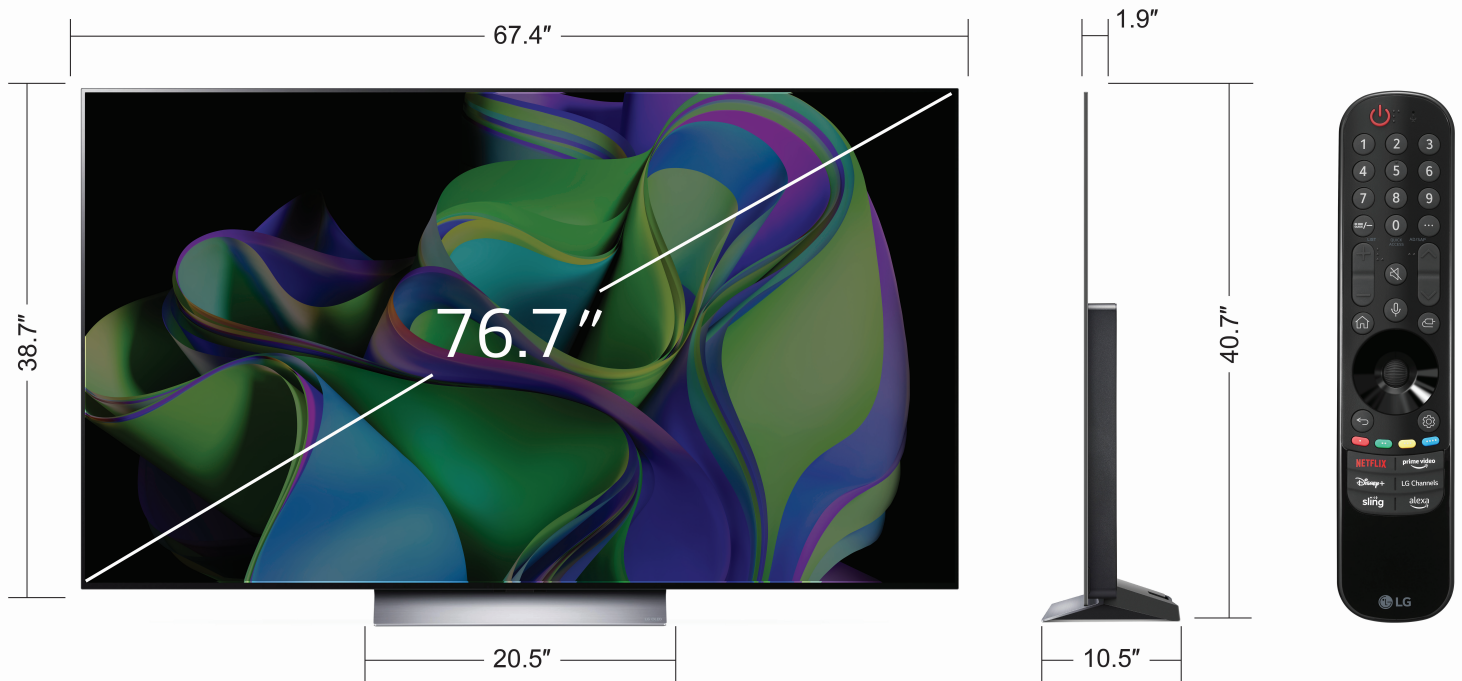

LG OLED

OLED77C3

77" Class

(76.7" Diag)

Dimensions (Inches W x H x D)

67.4 x 38.7 x 1.9 (without stand)

67.4 x 40.7 x 10.5 (with stand)

20.5 x 10.5 (stand footprint)

What's in the box

- Magic Remote
- Remote Control Batteries
- Power Cable
- Stand
- Quick Start Guide