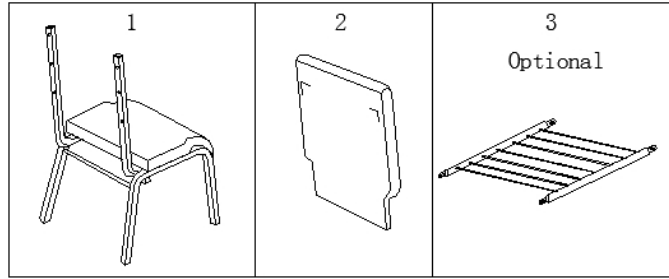

Warning:

CHOKING HAZARD - Small Parts. Adult Assembly Required.

DO NOT ALLOW CHILDREN TO CLIMB ON FURNITURE

Customer Service email: CustomerExperience@belnick.com | Phone: 866-552-2810

PCHR-696-GV-PURFAB-GG / PCHR-696-GV-BRNFAB-GG / PCHRB-696-GV-NVYDOTFAB-GG / PCHRB-2185-SV-DKGFAB-GG
PCHR-2185-GV-PURFAB-EMB-GG / PCHR-696-GV-BRNFAB-EMB-GG / PCHR-2185-GV-PURFAB-GG
PCHR-696-GV-PURFAB-EMB-GG / PCHRB-696-GV-NVYDOTFAB-EMB-GG

PARTS

A  1/4"*12L 4PCS	B  M5*40L 6PCS
--	--

STEP 1

The top of the tube should be keep the same position with here.