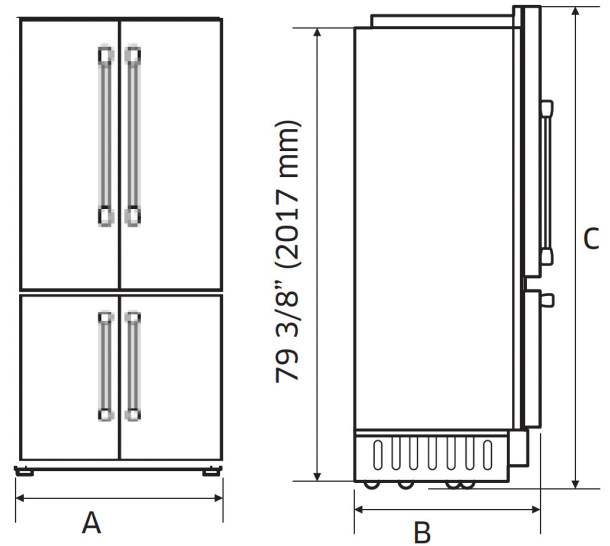

Freezer

FREEZER CAPACITY (CU. FT.)	6.7
FREEZER TEMPERATURE	-8°F to 5°F
POWER FREEZE	Yes

Weights & Dimensions

NET WEIGHT (LBS.)	617
SHIPPING WEIGHT (LBS.)	676
PRODUCT DIMENSIONS (W X H X D IN INCHES)	41 ¾ x 83 ¾ x 23 ½
STANDARD CUTOUT REQUIRED (W X H X D IN INCHES)	41 ½ x 84 x 24
FLUSH CUTOUT REQUIRED (W X H X D IN INCHES)	42 x 84 x 25

Accessories (Optional)

Please see page 19 of Reference Guide for a full list of accessories.

RAT42AMAASR/DA	42" 4-Door Built-In French Door Refrigerator Panel Kit, Contemporary, Silver Stainless	\$1,699
RAT42AMAAMS/DA	42" 4-Door Built-In French Door Refrigerator Panel Kit, Contemporary, Graphite Stainless	\$1,999
RAC00WFAAAA/DA	Water Filter for Refrigeration	\$99
RAC00DFAAAA/DA	Air Filter for Refrigeration DRF/DRR/DRW, Set of 6	\$129

42-Inch French Door Refrigerator

\$10,499

Product Dimensions

A - WIDTH (IN/MM)	41 3/4 (1060 MM)
B - WITH PANEL (IN/MM)	24 1/16 (627 MM)
B1 - WITHOUT PANEL (IN/MM)	23 13/16 (605 MM)
C - HEIGHT (IN/MM)	83 3/8 (2118 MM)
D - (IN/MM)	41 1/4 (1048 MM)
D1 - (IN/MM)	43 1/16 (1110 MM)
D2 - (IN/MM)	47 7/16 (1205 MM)
E - (IN/MM)	48 1/2 (1232 MM)
F - (IN/MM)	22 7/16 (570 MM)
G - (IN/MM)	47 5/8 (1210 MM)

Installation Cutout Dimensions

A - WIDTH (IN/MM)	42 (1067 MM)
B - DEPTH (IN/MM)	25 (635 MM)
C - HEIGHT (IN/MM)	84 (2134 MM)
D - (IN/MM)	22 (559 MM)
E - (IN/MM)	80 (2032 MM)