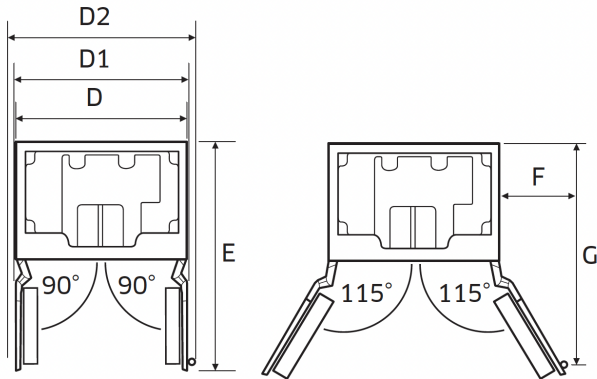

Freezer

FREEZER CAPACITY (CU. FT.)	6.7
FREEZER TEMPERATURE	-8°F to 5°F
POWER FREEZE	Yes

Weights & Dimensions

NET WEIGHT (LBS.)	617
SHIPPING WEIGHT (LBS.)	676
PRODUCT DIMENSIONS (W X H X D IN INCHES)	41 ¾ x 83 ¾ x 23 ½
STANDARD CUTOUT REQUIRED (W X H X D IN INCHES)	41 ½ x 84 x 24
FLUSH CUTOUT REQUIRED (W X H X D IN INCHES)	42 x 84 x 25

42-Inch French Door Refrigerator

\$10,499

Product Dimensions

A - WIDTH (IN/MM)	41 3/4 (1060 MM)
B - WITH PANEL (IN/MM)	24 1/16 (627 MM)
B1 - WITHOUT PANEL (IN/MM)	23 13/16 (605 MM)
C - HEIGHT (IN/MM)	83 3/8 (2118 MM)
D - (IN/MM)	41 1/4 (1048 MM)
D1 - (IN/MM)	43 1/16 (1110 MM)
D2 - (IN/MM)	47 7/16 (1205 MM)
E - (IN/MM)	48 1/2 (1232 MM)
F - (IN/MM)	22 7/16 (570 MM)
G - (IN/MM)	47 5/8 (1210 MM)

Installation Cutout Dimensions

A - WIDTH (IN/MM)	42 (1067 MM)
B - DEPTH (IN/MM)	25 (635 MM)
C - HEIGHT (IN/MM)	84 (2134 MM)
D - (IN/MM)	22 (559 MM)
E - (IN/MM)	80 (2032 MM)