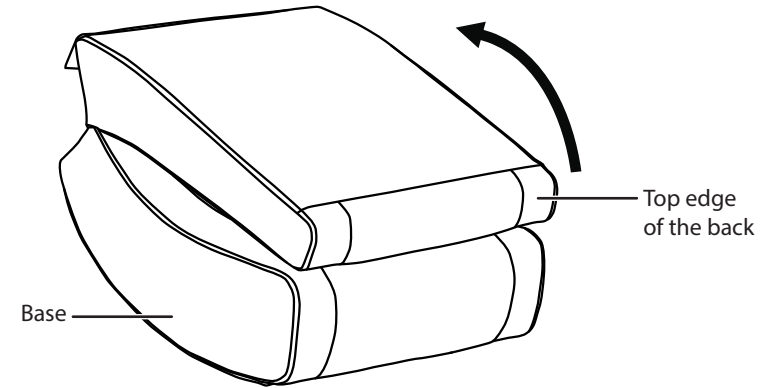

INSIGNIA™

QUICK SETUP GUIDE

Rocker Gaming Chair

NS-GGCH19

PACKAGE CONTENTS

- Gaming Rocking Chair
- Quick Setup Guide

FEATURES

- Foldable
- Breathable material
- Padded seat
- Counter weighted rocking motion
- Fold-n-stow construction

SETTING UP YOUR GAMING ROCKING CHAIR

- 1 After unpacking your gaming chair, place it on carpeted floor with the base on the bottom.
- 2 Grip the back of the chair by the top edge and fold open the chair.

To clean, use a clean damp towel to wipe the surface and then wipe dry with a clean dry towel.

SPECIFICATIONS

- Dimensions (W×H×D): 16.9 × 28.7 × 29.1 in. (43 × 73 × 74 cm)
Folded (W×H×D): 16.9 × 12.2 × 23.2 in. (43 × 31 × 59 cm)
- Maximum weight allowed: 250 lbs (113.6 kg)
- Product weight: 23.8 lbs (10.8 kg)