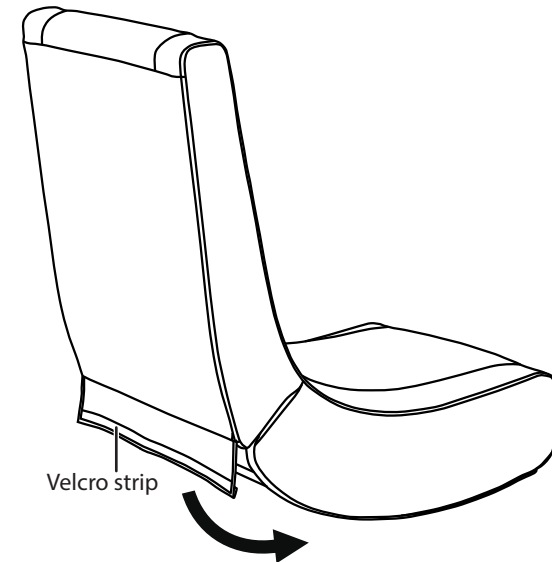

INSIGNIA™

QUICK SETUP GUIDE

Rocker Gaming Chair

NS-GGCH19

PACKAGE CONTENTS

- Gaming Rocking Chair
- Quick Setup Guide

FEATURES

- Foldable
- Breathable material
- Padded seat
- Counter weighted rocking motion
- Fold-n-stow construction

SETTING UP YOUR GAMING ROCKING CHAIR

- 1 After unpacking your gaming chair, place it on carpeted floor with the base on the bottom.
- 2 Grip the back of the chair by the top edge and fold open the chair.

- 3 Secure the gaming chair open with the Velcro strip. Your chair is ready for use.

USING YOUR GAMING ROCKING CHAIR

- 1 Move the gaming chair to the location you want.

- 2 Enjoy your gaming chair.

CLEANING AND MAINTENANCE

To clean, use a clean damp towel to wipe the surface and then wipe dry with a clean dry towel.

SPECIFICATIONS

- Dimensions (W×H×D): 16.9 × 28.7 × 29.1 in. (43 × 73 × 74 cm)
Folded (W×H×D): 16.9 × 12.2 × 23.2 in. (43 × 31 × 59 cm)
- Maximum weight allowed: 250 lbs (113.6 kg)
- Product weight: 23.8 lbs (10.8 kg)