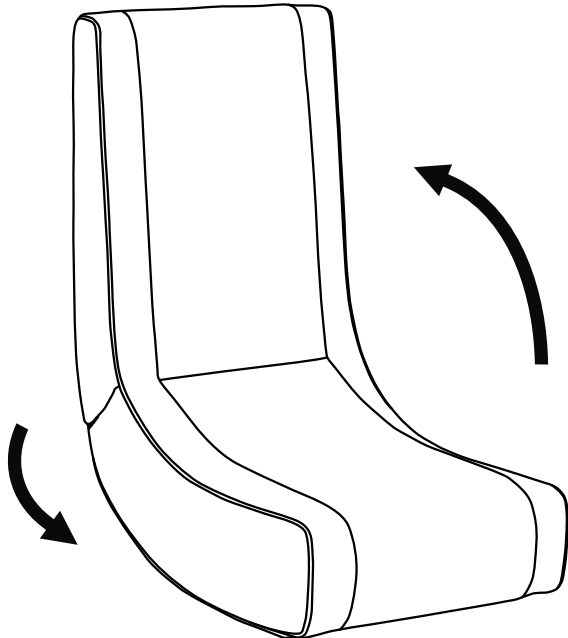

SETTING UP YOUR GAMING ROCKING CHAIR

- 1 After unpacking your gaming chair, place it on carpeted floor with the base on the bottom.
- 2 Grip the back of the chair by the top edge and fold open the chair.

- 3 Secure the gaming chair open with the Velcro strip. Your chair is ready for use.

USING YOUR GAMING ROCKING CHAIR

- 1 Move the gaming chair to the location you want.

- 2 Enjoy your gaming chair.

CLEANING AND MAINTENANCE

To clean, use a clean damp towel to wipe the surface and then wipe dry with a clean dry towel.

SPECIFICATIONS

- Dimensions (W×H×D): 16.9 × 28.7 × 29.1 in. (43 × 73 × 74 cm)
Folded (W×H×D): 16.9 × 12.2 × 23.2 in. (43 × 31 × 59 cm)
- Maximum weight allowed: 250 lbs (113.6 kg)
- Product weight: 23.8 lbs (10.8 kg)