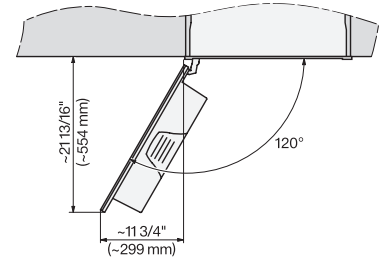

CVA 7845

Built-in coffee machine with DirectWater

Perfectly combinable design with CoffeeSelect + AutoDescale for highest demands.