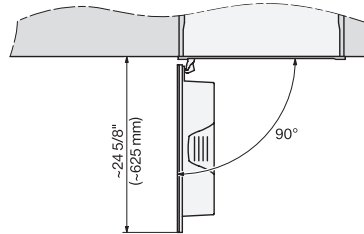

CVA 7845

Built-in coffee machine with DirectWater

Perfectly combinable design with CoffeeSelect + AutoDescale for highest demands.