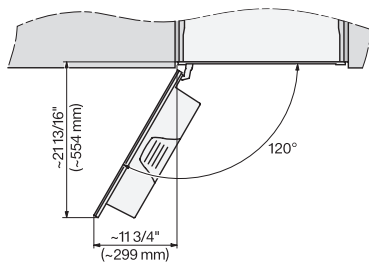

## CVA 7845

Built-in coffee machine with DirectWater

Perfectly combinable design with CoffeeSelect + AutoDescale for highest demands.

CVA7445, CVA7845, installation drawing, side view, Flush insert

7/8" – 22" mm – Glass, 15/16" – 23.3" mm – Stainless steel

CVA7440, CVA7445, CVA7840, CVA7845, installation drawing, view from above, 60 cm, Flush inset

CVA7440, CVA7445, CVA7840, CVA7845, installation drawing, view from above, 60 cm, Flush inset

CVA7440, CVA7445, CVA7840, CVA7845, installation drawing, view from above, 60 cm, Flush inset

7/8" – 22" mm – Glass, 15/16" – 23.3" mm – Stainless steel

CVA7445, CVA7845, installation drawing, 60 cm, Flush inset

A – Cut-out (1 1/2" x 20" / 38 mm x 508 mm) in the bottom of the cabinet for power cord and ventilation, – Electrical and water supplies are recommended to be placed in adjacent cabinetry., Additional cabinet depth is required when placing the electrical and water supplies behind the appliance., E = Electric connection, W = Water connection

CVA7445, CVA7845, side view, 60 cm, Proud

7/8" – 22" mm – Glass, 15/16" – 23.3" mm – Stainless steel