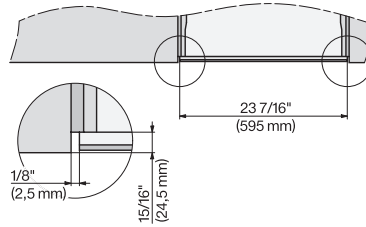

CVA7440, CVA7445, CVA7840, CVA7845, installation drawing, view from above, 60 cm, Flush inset

CVA7440, CVA7445, CVA7840, CVA7845, installation drawing, view from above, 60 cm, Flush inset

CVA7440, CVA7445, CVA7840, CVA7845, installation drawing, view from above, 60 cm, Flush inset

CVA7440, CVA7445, CVA7840, CVA7845, installation drawing, view from above, 60 cm, Flush inset

CVA7440, CVA7445, CVA7840, CVA7845, installation drawing, view from above, 60 cm, Flush inset

CVA7440, CVA7445, CVA7840, CVA7845, installation drawing, built in, 60 cm, Flush insert

7/8" – 22" mm – Glass, 15/16" – 23.3" mm – Stainless steel

CVA7445, CVA7845, installation drawing, 60 cm, Flush inset

A – Cut-out (1 1/2" x 20" / 38 mm x 508 mm) in the bottom of the cabinet for power cord and ventilation, – Electrical and water supplies are recommended to be placed in adjacent cabinetry., Additional cabinet depth is required when placing the electrical and water supplies behind the appliance., E = Electric connection, W = Water connection

CVA7445, CVA7845, side view, 60 cm, Proud

7/8" – 22" mm – Glass, 15/16" – 23.3" mm – Stainless steel