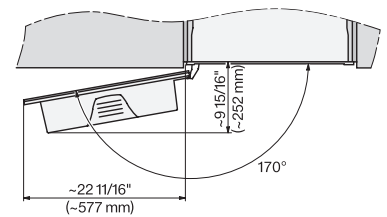

CVA7440, CVA7445, CVA7840, CVA7845, installation drawing, view from above, 60 cm, Flush inset

CVA7440, CVA7445, CVA7840, CVA7845, installation drawing, view from above, 60 cm, Flush inset

CVA7440, CVA7445, CVA7840, CVA7845, installation drawing, view from above, 60 cm, Flush inset

CVA7440, CVA7445, CVA7840, CVA7845, installation drawing, view from above, 60 cm, Flush inset

CVA7440, CVA7445, CVA7840, CVA7845, installation drawing, view from above, 60 cm, Flush inset

CVA7440, CVA7445, CVA7840, CVA7845, installation drawing, built in, 60 cm, Flush insert

7/8" – 22" mm – Glass, 15/16" – 23.3" mm – Stainless steel

CVA7445, CVA7845, installation drawing, 60 cm, Flush inset

A – Cut-out (1 1/2" x 20" / 38 mm x 508 mm) in the bottom of the cabinet for power cord and ventilation, – Electrical and water supplies are recommended to be placed in adjacent cabinetry., Additional cabinet depth is required when placing the electrical and water supplies behind the appliance., E = Electric connection, W = Water connection

CVA7445, CVA7845, side view, 60 cm, Proud

7/8" – 22" mm – Glass, 15/16" – 23.3" mm – Stainless steel