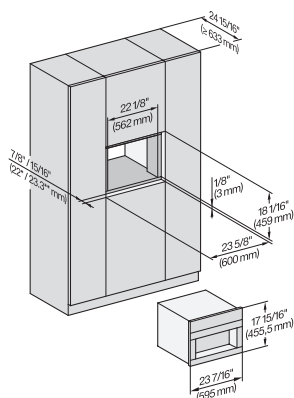

CVA7440, CVA7445, CVA7840, CVA7845, installation drawing, view from above, 60 cm, Flush inset

CVA7440, CVA7445, CVA7840, CVA7845, installation drawing, view from above, 60 cm, Flush inset

CVA7440, CVA7445, CVA7840, CVA7845, installation drawing, view from above, 60 cm, Flush inset

CVA7440, CVA7445, CVA7840, CVA7845, installation drawing, view from above, 60 cm, Flush inset

CVA7440, CVA7445, CVA7840, CVA7845, installation drawing, view from above, 60 cm, Flush inset

CVA7440, CVA7445, CVA7840, CVA7845, installation drawing, built in, 60 cm, Flush insert

7/8" – 22" mm – Glass, 15/16" – 23.3" mm – Stainless steel

CVA7445, CVA7845, installation drawing, 60 cm, Flush inset

A – Cut-out (1 1/2" x 20" / 38 mm x 508 mm) in the bottom of the cabinet for power cord and ventilation, – Electrical and water supplies are recommended to be placed in adjacent cabinetry., Additional cabinet depth is required when placing the electrical and water supplies behind the appliance., E = Electric connection, W = Water connection

CVA7445, CVA7845, side view, 60 cm, Proud

7/8" – 22" mm – Glass, 15/16" – 23.3" mm – Stainless steel