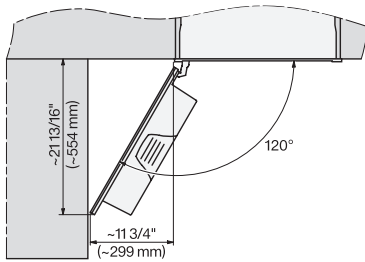

7/8" – 22" mm – Glass, 15/16" – 23.3" mm – Stainless steel

CVA7445, CVA7845, installation drawing, 60 cm, Flush inset

A – Cut-out (1 1/2" x 20" / 38 mm x 508 mm) in the bottom of the cabinet for power cord and ventilation, – Electrical and water supplies are recommended to be placed in adjacent cabinetry., Additional cabinet depth is required when placing the electrical and water supplies behind the appliance., E = Electric connection, W = Water connection

CVA7445, CVA7845, side view, 60 cm, Proud

7/8" – 22" mm – Glass, 15/16" – 23.3" mm – Stainless steel

CVA7440, CVA7445, CVA7840, CVA7845, installation drawing, view from above, 60 cm, Proud

CVA7440, CVA7445, CVA7840, CVA7845, installation drawing, view from above, 60 cm, Proud

CVA7440, CVA7445, CVA7840, CVA7845, installation drawing, view from above, 60 cm, Proud