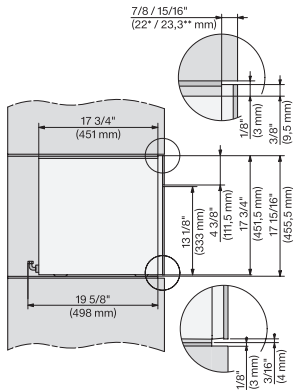

CVA 7845

Built-in coffee machine with DirectWater

Perfectly combinable design with CoffeeSelect + AutoDescale for highest demands.

CVA7445, CVA7845, installation drawing, side view, Flush insert

7/8" – 22" mm – Glass, 15/16" – 23.3" mm – Stainless steel