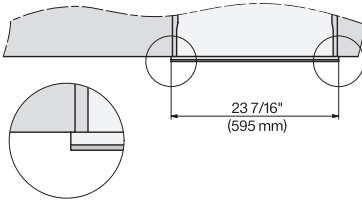

CVA 7845

Built-in coffee machine with DirectWater

Perfectly combinable design with CoffeeSelect + AutoDescale for highest demands.