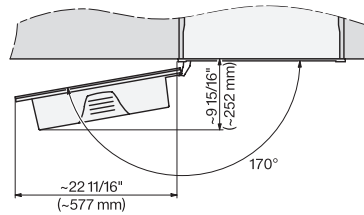

7/8" – 22" mm – Glass, 15/16" – 23.3" mm – Stainless steel

CVA7445, CVA7845, installation drawing, 60 cm, Flush inset

A – Cut-out (1 1/2" x 20" / 38 mm x 508 mm) in the bottom of the cabinet for power cord and ventilation, – Electrical and water supplies are recommended to be placed in adjacent cabinetry., Additional cabinet depth is required when placing the electrical and water supplies behind the appliance., E = Electric connection, W = Water connection

CVA7445, CVA7845, side view, 60 cm, Proud

7/8" – 22" mm – Glass, 15/16" – 23.3" mm – Stainless steel

CVA7440, CVA7445, CVA7840, CVA7845, installation drawing, view from above, 60 cm, Proud

CVA7440, CVA7445, CVA7840, CVA7845, installation drawing, view from above, 60 cm, Proud

CVA7440, CVA7445, CVA7840, CVA7845, installation drawing, view from above, 60 cm, Proud

CVA7440, CVA7445, CVA7840, CVA7845, installation drawing, view from above, 60 cm, Proud

CVA7440, CVA7445, CVA7840, CVA7845, installation drawing, built in, Einbau, 60 cm, Proud

CVA7445, CVA7845, installation drawing, installation, 60 cm, Proud