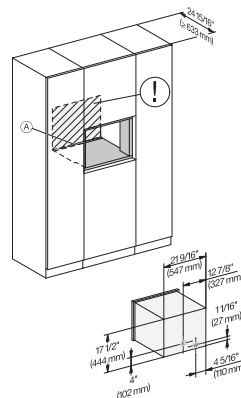

CVA7440, CVA7445, CVA7840, CVA7845, installation drawing, view from above, 60 cm, Flush inset

CVA7440, CVA7445, CVA7840, CVA7845, installation drawing, view from above, 60 cm, Flush inset

CVA7440, CVA7445, CVA7840, CVA7845, installation drawing, view from above, 60 cm, Flush inset

CVA7440, CVA7445, CVA7840, CVA7845, installation drawing, view from above, 60 cm, Flush inset

CVA7440, CVA7445, CVA7840, CVA7845, installation drawing, view from above, 60 cm, Flush inset

CVA7440, CVA7445, CVA7840, CVA7845, installation drawing, built in, 60 cm, Flush insert

7/8" – 22" mm – Glass, 15/16" – 23.3" mm – Stainless steel

CVA7445, CVA7845, installation drawing, 60 cm, Flush inset

A – Cut-out (1 1/2" x 20" / 38 mm x 508 mm) in the bottom of the cabinet for power cord and ventilation, – Electrical and water supplies are recommended to be placed in adjacent cabinetry., Additional cabinet depth is required when placing the electrical and water supplies behind the appliance., E = Electric connection, W = Water connection

CVA7445, CVA7845, side view, 60 cm, Proud

7/8" – 22" mm – Glass, 15/16" – 23.3" mm – Stainless steel