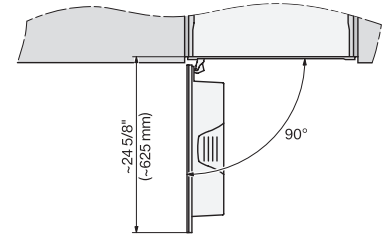

## CVA 7845

Built-in coffee machine with DirectWater

Perfectly combinable design with CoffeeSelect + AutoDescale for highest demands.

CVA7445, CVA7845, installation drawing, side view, Flush insert

7/8" – 22" mm – Glass, 15/16" – 23.3" mm – Stainless steel

CVA7440, CVA7445, CVA7840, CVA7845, installation drawing, view from above, 60 cm, Flush inset

CVA7440, CVA7445, CVA7840, CVA7845, installation drawing, view from above, 60 cm, Flush inset

CVA7440, CVA7445, CVA7840, CVA7845, installation drawing, view from above, 60 cm, Flush inset

7/8" – 22" mm – Glass, 15/16" – 23.3" mm – Stainless steel

CVA7445, CVA7845, installation drawing, 60 cm, Flush inset

A – Cut-out (1 1/2" x 20" / 38 mm x 508 mm) in the bottom of the cabinet for power cord and ventilation, – Electrical and water supplies are recommended to be placed in adjacent cabinetry., Additional cabinet depth is required when placing the electrical and water supplies behind the appliance., E = Electric connection, W = Water connection

CVA7445, CVA7845, side view, 60 cm, Proud

7/8" – 22" mm – Glass, 15/16" – 23.3" mm – Stainless steel