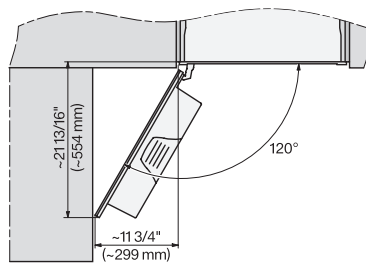

## CVA 7845

Built-in coffee machine with DirectWater

Perfectly combinable design with CoffeeSelect + AutoDescale for highest demands.

CVA7445, CVA7845, installation drawing, side view, Flush insert

7/8" – 22" mm – Glass, 15/16" – 23.3" mm – Stainless steel

CVA7440, CVA7445, CVA7840, CVA7845, installation drawing, view from above, 60 cm, Flush inset

CVA7440, CVA7445, CVA7840, CVA7845, installation drawing, view from above, 60 cm, Flush inset

CVA7440, CVA7445, CVA7840, CVA7845, installation drawing, view from above, 60 cm, Flush inset

7/8" – 22" mm – Glass, 15/16" – 23.3" mm – Stainless steel

CVA7445, CVA7845, installation drawing, 60 cm, Flush inset

A – Cut-out (1 1/2" x 20" / 38 mm x 508 mm) in the bottom of the cabinet for power cord and ventilation, – Electrical and water supplies are recommended to be placed in adjacent cabinetry., Additional cabinet depth is required when placing the electrical and water supplies behind the appliance., E = Electric connection, W = Water connection

CVA7445, CVA7845, side view, 60 cm, Proud

7/8" – 22" mm – Glass, 15/16" – 23.3" mm – Stainless steel