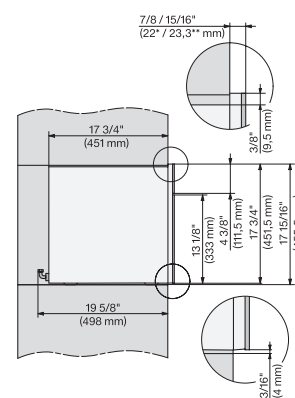

CVA7440, CVA7445, CVA7840, CVA7845, installation drawing, view from above, 60 cm, Flush inset

CVA7440, CVA7445, CVA7840, CVA7845, installation drawing, view from above, 60 cm, Flush inset

CVA7440, CVA7445, CVA7840, CVA7845, installation drawing, view from above, 60 cm, Flush inset

CVA7440, CVA7445, CVA7840, CVA7845, installation drawing, view from above, 60 cm, Flush inset

CVA7440, CVA7445, CVA7840, CVA7845, installation drawing, view from above, 60 cm, Flush inset

CVA7440, CVA7445, CVA7840, CVA7845, installation drawing, built in, 60 cm, Flush insert

7/8" – 22" mm – Glass, 15/16" – 23.3" mm – Stainless steel

CVA7445, CVA7845, installation drawing, 60 cm, Flush inset

A – Cut-out (1 1/2" x 20" / 38 mm x 508 mm) in the bottom of the cabinet for power cord and ventilation, – Electrical and water supplies are recommended to be placed in adjacent cabinetry., Additional cabinet depth is required when placing the electrical and water supplies behind the appliance., E = Electric connection, W = Water connection

CVA7445, CVA7845, side view, 60 cm, Proud

7/8" – 22" mm – Glass, 15/16" – 23.3" mm – Stainless steel