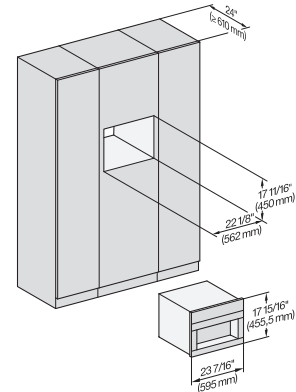

7/8" – 22" mm – Glass, 15/16" – 23.3" mm – Stainless steel

CVA7445, CVA7845, installation drawing, 60 cm, Flush inset

A – Cut-out (1 1/2" x 20" / 38 mm x 508 mm) in the bottom of the cabinet for power cord and ventilation, – Electrical and water supplies are recommended to be placed in adjacent cabinetry., Additional cabinet depth is required when placing the electrical and water supplies behind the appliance., E = Electric connection, W = Water connection

CVA7445, CVA7845, side view, 60 cm, Proud

7/8" – 22" mm – Glass, 15/16" – 23.3" mm – Stainless steel

CVA7440, CVA7445, CVA7840, CVA7845, installation drawing, view from above, 60 cm, Proud

CVA7440, CVA7445, CVA7840, CVA7845, installation drawing, view from above, 60 cm, Proud

CVA7440, CVA7445, CVA7840, CVA7845, installation drawing, view from above, 60 cm, Proud