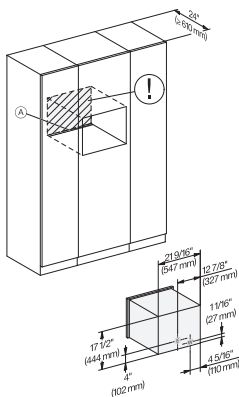

7/8" – 22" mm – Glass, 15/16" – 23.3" mm – Stainless steel

CVA7445, CVA7845, installation drawing, 60 cm, Flush inset

A – Cut-out (1 1/2" x 20" / 38 mm x 508 mm) in the bottom of the cabinet for power cord and ventilation, – Electrical and water supplies are recommended to be placed in adjacent cabinetry., Additional cabinet depth is required when placing the electrical and water supplies behind the appliance., E = Electric connection, W = Water connection

CVA7445, CVA7845, side view, 60 cm, Proud

7/8" – 22" mm – Glass, 15/16" – 23.3" mm – Stainless steel

CVA7440, CVA7445, CVA7840, CVA7845, installation drawing, view from above, 60 cm, Proud

CVA7440, CVA7445, CVA7840, CVA7845, installation drawing, view from above, 60 cm, Proud

CVA7440, CVA7445, CVA7840, CVA7845, installation drawing, view from above, 60 cm, Proud

CVA7440, CVA7445, CVA7840, CVA7845, installation drawing, view from above, 60 cm, Proud

CVA7440, CVA7445, CVA7840, CVA7845, installation drawing, built in, Einbau, 60 cm, Proud

CVA7445, CVA7845, installation drawing, installation, 60 cm, Proud