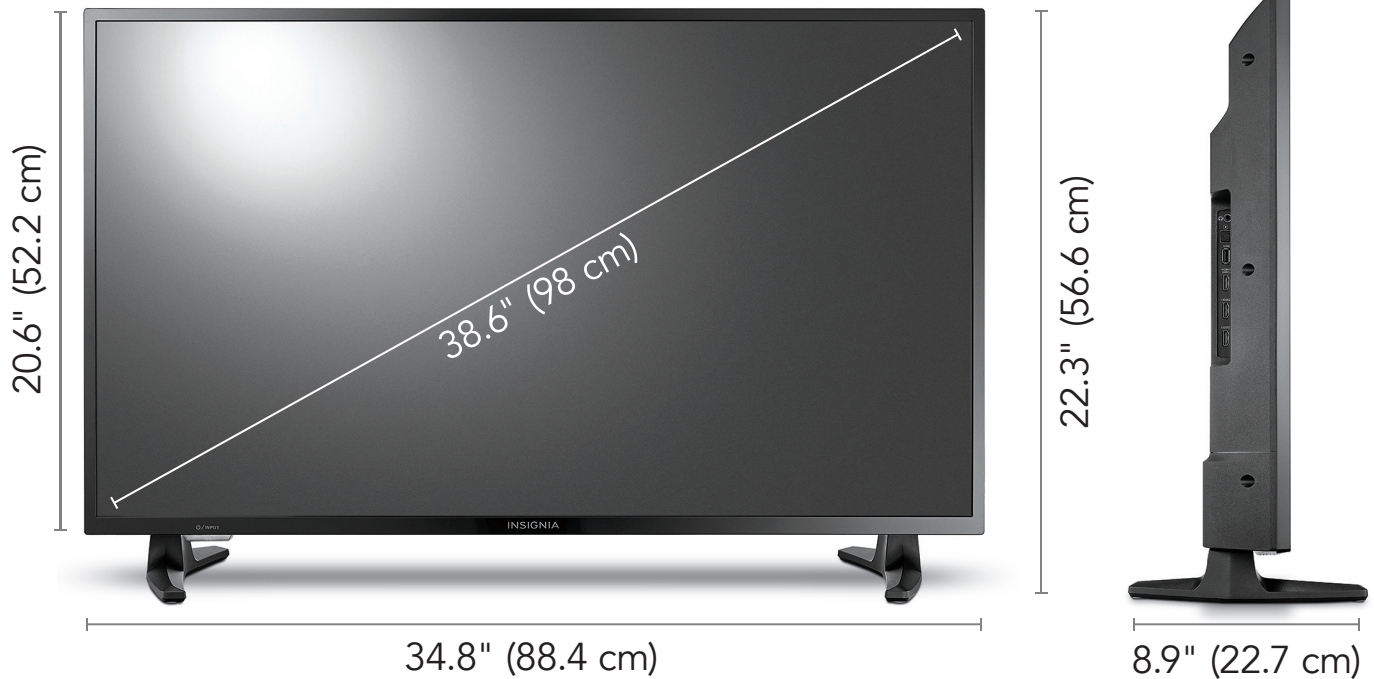

INSIGNIA™ | fire tv edition

39" | 60 Hz LED TV | 1080p

NS-39DF510NA19

VOICE REMOTE WITH ALEXA

A Smarter TV Is Here

HD Picture Quality, Fire TV Experience Built-in, Voice Remote with Alexa

Access Your Favorite Content – All Through One Home Screen

fire tv edition

ACCESSORIES

- Voice Remote with Alexa & AAA batteries (2)
- Safety Sheet document
- Quick Setup Guide
- Online User Guide
- Power Cord

PRODUCT SPECIFICATION

WARRANTY—PARTS	1 YEAR LIMITED	PANEL RESOLUTION (HxV)	1920 × 1080	ANALOG AUDIO OUTPUT	YES
WARRANTY—LABOR	1 YEAR LIMITED	ASPECT RATIO	16:9	DIGITAL AUDIO OUTPUT (OPTICAL)	YES
DIMENSIONS (HxWxD) WITHOUT STAND	20.6 × 34.8 × 3.2" (52.2 × 88.4 × 8.1 cm)	CONTRAST RATIO (TYPICAL) PANEL	5,000:1	AUDIO ENHANCEMENT	DTS TruSurround
WEIGHT (W/O STAND)	15.9 lbs (7.2 kg)	COMB FILTER	3D Y/C DIGITAL	SPEAKERS (2)	5 WATTS/CHANNEL
DIMENSIONS (HxWxD) WITH STAND	22.3 × 34.8 × 8.9" (56.6 × 88.4 × 22.7 cm)	RESPONSE TIME (TYPICAL)	8 ms	OSD LANGUAGES	ENGLISH
WEIGHT (W/ STAND)	16.3 lbs (7.4 kg)	HORIZONTAL VIEWING ANGLE	178°	BUILT-IN WI-FI, ETHERNET	YES
SCREEN SIZE (DIAGONAL)	38.6 in (98 cm)	VERTICAL VIEWING ANGLE	178°	HDMI CEC	YES
PANEL	LCD	TUNER SUPPORTS	ATSC Tuner with Clear QAM; NTSC	GAME MODE	YES
PANEL BACKLIGHT TYPE	LED	HDMI INPUT	3	V-CHIP (VERSION 2.0)	YES
PANEL REFRESH RATE	60Hz	COMPOSITE VIDEO INPUT	1	SLEEP TIMER	YES
DISPLAY RESOLUTION	1080p	USB PORT (SUPPORTS JPEG)	1	TEXT TO SPEECH	YES
		ANTENNA/CABLE	1	VESA MOUNT (mm)	200 × 200
		HEADPHONE OUTPUT	YES	VESA MOUNT SCREWS	M4 × 16 mm