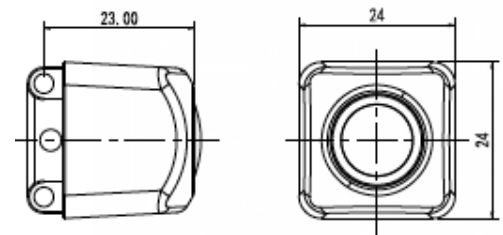

Dimensions (mm/inches)

Your current view without CAM-MV6 when backing out of a parking space.