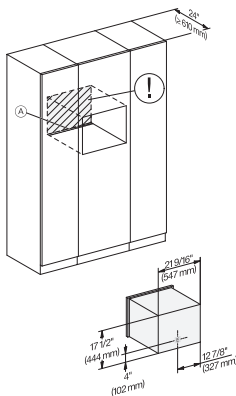

7/8" – 22\* mm – Glass, 15/16" – 23.3\*\* mm – Stainless steel

CVA7440, CVA7840, installation drawing, 60 cm, Flush insert

A – Cut-out (1 1/2" x 20" / 38 mm x 508 mm) in the bottom of the cabinet for power cord and ventilation, – Electrical and water supplies are recommended to be placed in adjacent cabinetry. Additional cabinet depth is required when placing the electrical and water supplies behind the appliance., E = Electric connection

CVA7440, CVA7840, side view, 60 cm, Proud

7/8" – 22\* mm – Glass, 15/16" – 23.3\*\* mm – Stainless steel

CVA7440, CVA7445, CVA7840, CVA7845, installation drawing, view from above, 60 cm, Proud

CVA7440, CVA7445, CVA7840, CVA7845, installation drawing, view from above, 60 cm, Proud

CVA7440, CVA7445, CVA7840, CVA7845, installation drawing, view from above, 60 cm, Proud

CVA7440, CVA7445, CVA7840, CVA7845, installation drawing, built in, Einbau, 60 cm, Proud

CVA7440, CVA7840, installation drawing, installation, 60 cm, Proud

A – Cut-out (1 1/2" x 20" / 38 mm x 508 mm) in the bottom of the cabinet for power cord and ventilation, – Electrical and water supplies are recommended to be placed in adjacent cabinetry., Additional cabinet depth is required when placing the electrical and water supplies behind the appliance., E = Electric connection