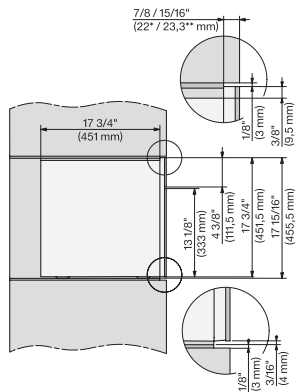

CVA 7440

Built-in coffee machine

In a perfectly combinable design with patented CupSensor for perfect coffee.

CVA7440, CVA7840, installation drawing, side view, Flush insert

7/8" – 22* mm – Glass, 15/16" – 23.3** mm – Stainless steel,