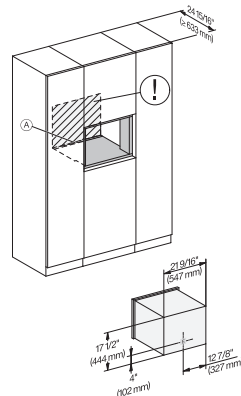

CVA7440, CVA7445, CVA7840, CVA7845, installation drawing, view from above, 60 cm, Flush inset

CVA7440, CVA7445, CVA7840, CVA7845, installation drawing, view from above, 60 cm, Flush inset

CVA7440, CVA7445, CVA7840, CVA7845, installation drawing, view from above, 60 cm, Flush inset

CVA7440, CVA7445, CVA7840, CVA7845, installation drawing, view from above, 60 cm, Flush inset

CVA7440, CVA7445, CVA7840, CVA7845, installation drawing, view from above, 60 cm, Flush inset

CVA7440, CVA7445, CVA7840, CVA7845, installation drawing, built in, 60 cm, Flush insert

7/8" – 22\* mm – Glass, 15/16" – 23.3\*\* mm – Stainless steel

CVA7440, CVA7840, installation drawing, 60 cm, Flush insert

A – Cut-out (1 1/2" x 20" / 38 mm x 508 mm) in the bottom of the cabinet for power cord and ventilation, – Electrical and water supplies are recommended to be placed in adjacent cabinetry. Additional cabinet depth is required when placing the electrical and water supplies behind the appliance., E = Electric connection

CVA7440, CVA7840, side view, 60 cm, Proud

7/8" – 22\* mm – Glass, 15/16" – 23.3\*\* mm – Stainless steel