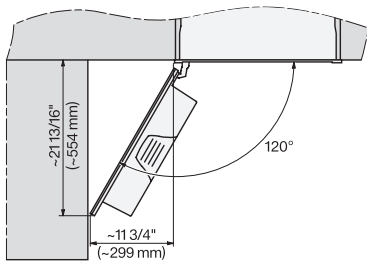

7/8" – 22\* mm – Glass, 15/16" – 23.3\*\* mm – Stainless steel

CVA7440, CVA7840, installation drawing, 60 cm, Flush insert

A – Cut-out (1 1/2" x 20" / 38 mm x 508 mm) in the bottom of the cabinet for power cord and ventilation, – Electrical and water supplies are recommended to be placed in adjacent cabinetry. Additional cabinet depth is required when placing the electrical and water supplies behind the appliance., E = Electric connection

CVA7440, CVA7840, side view, 60 cm, Proud

7/8" – 22\* mm – Glass, 15/16" – 23.3\*\* mm – Stainless steel

CVA7440, CVA7445, CVA7840, CVA7845, installation drawing, view from above, 60 cm, Proud

CVA7440, CVA7445, CVA7840, CVA7845, installation drawing, view from above, 60 cm, Proud

CVA7440, CVA7445, CVA7840, CVA7845, installation drawing, view from above, 60 cm, Proud