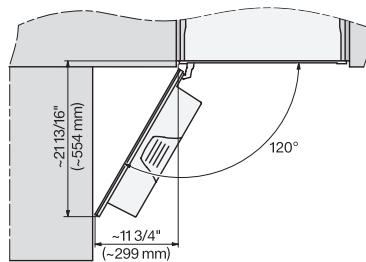

CVA 7440

Built-in coffee machine

In a perfectly combinable design with patented CupSensor for perfect coffee.

EAN: 4002516419488 / Material number: 11733860 /  
Old Material Number: 29744040USA

Appliance height in in.(mm)	18 (455)
Appliance depth in in.(mm)	18 3/4 (475)
Depth with door open in in.(cm)	42 5/8 (108.0)
Total connected load in kW	1.45
Voltage in V	120
Fuse rating in A	15
Number of phases	1
Length of electrical wire in ft (m)	6 (2.0)

### Built-in coffee machine

In a perfectly combinable design with patented CupSensor for perfect coffee.

CVA7440, CVA7840, installation drawing, side view, Flush insert

7/8" – 22\* mm – Glass, 15/16" – 23.3\*\* mm – Stainless steel,

CVA7440, CVA7445, CVA7840, CVA7845, installation drawing, view from above, 60 cm, Flush inset

CVA7440, CVA7445, CVA7840, CVA7845, installation drawing, view from above, 60 cm, Flush inset

CVA7440, CVA7445, CVA7840, CVA7845, installation drawing, view from above, 60 cm, Flush inset

CVA7440, CVA7840, side view, 60 cm, Proud

7/8" – 22\* mm – Glass, 15/16" – 23.3\*\* mm – Stainless steel