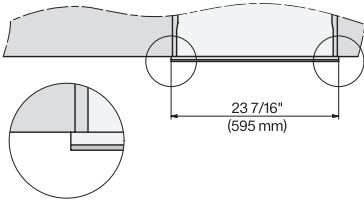

CVA 7440

Built-in coffee machine

In a perfectly combinable design with patented CupSensor for perfect coffee.