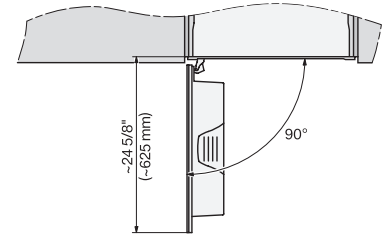

### Built-in coffee machine

In a perfectly combinable design with patented CupSensor for perfect coffee.

CVA7440, CVA7840, installation drawing, side view, Flush insert

7/8" – 22\* mm – Glass, 15/16" – 23.3\*\* mm – Stainless steel,

CVA7440, CVA7445, CVA7840, CVA7845, installation drawing, view from above, 60 cm, Flush inset

CVA7440, CVA7445, CVA7840, CVA7845, installation drawing, view from above, 60 cm, Flush inset

CVA7440, CVA7445, CVA7840, CVA7845, installation drawing, view from above, 60 cm, Flush inset

7/8" – 22\* mm – Glass, 15/16" – 23.3\*\* mm – Stainless steel

CVA7440, CVA7840, installation drawing, 60 cm, Flush insert

A – Cut-out (1 1/2" x 20" / 38 mm x 508 mm) in the bottom of the cabinet for power cord and ventilation, – Electrical and water supplies are recommended to be placed in adjacent cabinetry. Additional cabinet depth is required when placing the electrical and water supplies behind the appliance., E = Electric connection

CVA7440, CVA7840, side view, 60 cm, Proud

7/8" – 22\* mm – Glass, 15/16" – 23.3\*\* mm – Stainless steel