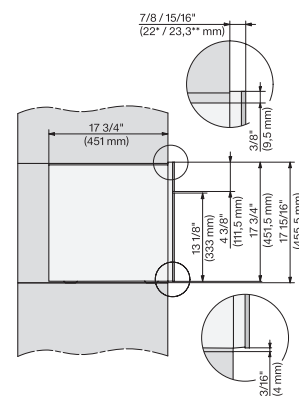

CVA7440, CVA7445, CVA7840, CVA7845, installation drawing, view from above, 60 cm, Flush inset

CVA7440, CVA7445, CVA7840, CVA7845, installation drawing, view from above, 60 cm, Flush inset

CVA7440, CVA7445, CVA7840, CVA7845, installation drawing, view from above, 60 cm, Flush inset

CVA7440, CVA7445, CVA7840, CVA7845, installation drawing, view from above, 60 cm, Flush inset

CVA7440, CVA7445, CVA7840, CVA7845, installation drawing, view from above, 60 cm, Flush inset

CVA7440, CVA7445, CVA7840, CVA7845, installation drawing, built in, 60 cm, Flush insert

7/8" – 22\* mm – Glass, 15/16" – 23.3\*\* mm – Stainless steel

CVA7440, CVA7840, installation drawing, 60 cm, Flush insert

A – Cut-out (1 1/2" x 20" / 38 mm x 508 mm) in the bottom of the cabinet for power cord and ventilation, – Electrical and water supplies are recommended to be placed in adjacent cabinetry. Additional cabinet depth is required when placing the electrical and water supplies behind the appliance., E = Electric connection

CVA7440, CVA7840, side view, 60 cm, Proud

7/8" – 22\* mm – Glass, 15/16" – 23.3\*\* mm – Stainless steel