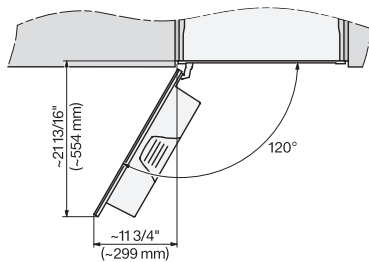

### Built-in coffee machine

In a perfectly combinable design with patented CupSensor for perfect coffee.

CVA7440, CVA7840, installation drawing, side view, Flush insert

7/8" – 22\* mm – Glass, 15/16" – 23.3\*\* mm – Stainless steel,

CVA7440, CVA7445, CVA7840, CVA7845, installation drawing, view from above, 60 cm, Flush inset

CVA7440, CVA7445, CVA7840, CVA7845, installation drawing, view from above, 60 cm, Flush inset

CVA7440, CVA7445, CVA7840, CVA7845, installation drawing, view from above, 60 cm, Flush inset

7/8" – 22\* mm – Glass, 15/16" – 23.3\*\* mm – Stainless steel

CVA7440, CVA7840, installation drawing, 60 cm, Flush insert

A – Cut-out (1 1/2" x 20" / 38 mm x 508 mm) in the bottom of the cabinet for power cord and ventilation, – Electrical and water supplies are recommended to be placed in adjacent cabinetry. Additional cabinet depth is required when placing the electrical and water supplies behind the appliance., E = Electric connection

CVA7440, CVA7840, side view, 60 cm, Proud

7/8" – 22\* mm – Glass, 15/16" – 23.3\*\* mm – Stainless steel