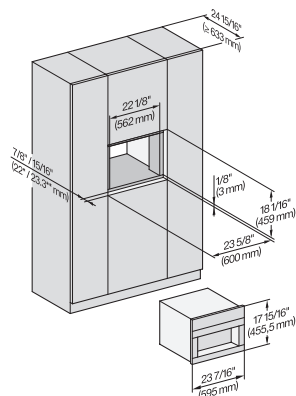

CVA7440, CVA7445, CVA7840, CVA7845, installation drawing, view from above, 60 cm, Flush inset

CVA7440, CVA7445, CVA7840, CVA7845, installation drawing, view from above, 60 cm, Flush inset

CVA7440, CVA7445, CVA7840, CVA7845, installation drawing, view from above, 60 cm, Flush inset

CVA7440, CVA7445, CVA7840, CVA7845, installation drawing, view from above, 60 cm, Flush inset

CVA7440, CVA7445, CVA7840, CVA7845, installation drawing, view from above, 60 cm, Flush inset

CVA7440, CVA7445, CVA7840, CVA7845, installation drawing, built in, 60 cm, Flush insert

7/8" – 22\* mm – Glass, 15/16" – 23.3\*\* mm – Stainless steel

CVA7440, CVA7840, installation drawing, 60 cm, Flush insert

A – Cut-out (1 1/2" x 20" / 38 mm x 508 mm) in the bottom of the cabinet for power cord and ventilation, – Electrical and water supplies are recommended to be placed in adjacent cabinetry. Additional cabinet depth is required when placing the electrical and water supplies behind the appliance., E = Electric connection

CVA7440, CVA7840, side view, 60 cm, Proud

7/8" – 22\* mm – Glass, 15/16" – 23.3\*\* mm – Stainless steel