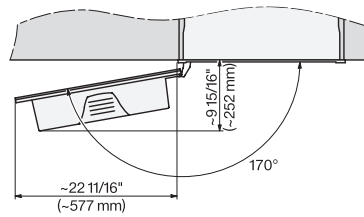

7/8" – 22\* mm – Glass, 15/16" – 23.3\*\* mm – Stainless steel

CVA7440, CVA7840, installation drawing, 60 cm, Flush insert

A – Cut-out (1 1/2" x 20" / 38 mm x 508 mm) in the bottom of the cabinet for power cord and ventilation, – Electrical and water supplies are recommended to be placed in adjacent cabinetry. Additional cabinet depth is required when placing the electrical and water supplies behind the appliance., E = Electric connection

CVA7440, CVA7840, side view, 60 cm, Proud

7/8" – 22\* mm – Glass, 15/16" – 23.3\*\* mm – Stainless steel

CVA7440, CVA7445, CVA7840, CVA7845, installation drawing, view from above, 60 cm, Proud

CVA7440, CVA7445, CVA7840, CVA7845, installation drawing, view from above, 60 cm, Proud

CVA7440, CVA7445, CVA7840, CVA7845, installation drawing, view from above, 60 cm, Proud