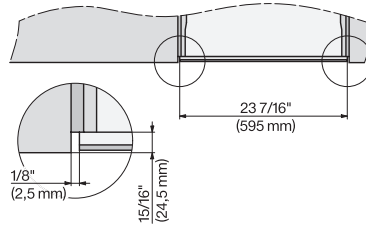

CVA7440, CVA7445, CVA7840, CVA7845, installation drawing, view from above, 60 cm, Flush inset