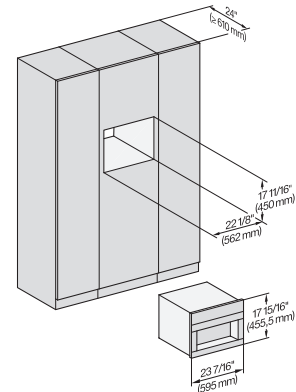

7/8" – 22\* mm – Glass, 15/16" – 23.3\*\* mm – Stainless steel

CVA7440, CVA7840, installation drawing, 60 cm, Flush insert

A – Cut-out (1 1/2" x 20" / 38 mm x 508 mm) in the bottom of the cabinet for power cord and ventilation, – Electrical and water supplies are recommended to be placed in adjacent cabinetry. Additional cabinet depth is required when placing the electrical and water supplies behind the appliance., E = Electric connection

CVA7440, CVA7840, side view, 60 cm, Proud

7/8" – 22\* mm – Glass, 15/16" – 23.3\*\* mm – Stainless steel

CVA7440, CVA7445, CVA7840, CVA7845, installation drawing, view from above, 60 cm, Proud

CVA7440, CVA7445, CVA7840, CVA7845, installation drawing, view from above, 60 cm, Proud

CVA7440, CVA7445, CVA7840, CVA7845, installation drawing, view from above, 60 cm, Proud

CVA7440, CVA7445, CVA7840, CVA7845, installation drawing, built in, Einbau, 60 cm, Proud

CVA7440, CVA7840, installation drawing, installation, 60 cm, Proud

A – Cut-out (1 1/2" x 20" / 38 mm x 508 mm) in the bottom of the cabinet for power cord and ventilation, – Electrical and water supplies are recommended to be placed in adjacent cabinetry., Additional cabinet depth is required when placing the electrical and water supplies behind the appliance., E = Electric connection