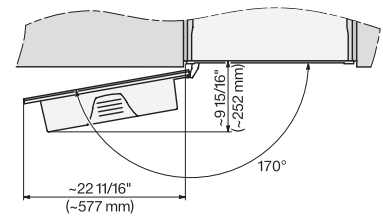

CVA7440, CVA7445, CVA7840, CVA7845, installation drawing, view from above, 60 cm, Flush inset

CVA7440, CVA7445, CVA7840, CVA7845, installation drawing, view from above, 60 cm, Flush inset

CVA7440, CVA7445, CVA7840, CVA7845, installation drawing, view from above, 60 cm, Flush inset

CVA7440, CVA7445, CVA7840, CVA7845, installation drawing, view from above, 60 cm, Flush inset

CVA7440, CVA7445, CVA7840, CVA7845, installation drawing, view from above, 60 cm, Flush inset

CVA7440, CVA7445, CVA7840, CVA7845, installation drawing, built in, 60 cm, Flush insert

7/8" – 22\* mm – Glass, 15/16" – 23.3\*\* mm – Stainless steel

CVA7440, CVA7840, installation drawing, 60 cm, Flush insert

A – Cut-out (1 1/2" x 20" / 38 mm x 508 mm) in the bottom of the cabinet for power cord and ventilation, – Electrical and water supplies are recommended to be placed in adjacent cabinetry. Additional cabinet depth is required when placing the electrical and water supplies behind the appliance., E = Electric connection

CVA7440, CVA7840, side view, 60 cm, Proud

7/8" – 22\* mm – Glass, 15/16" – 23.3\*\* mm – Stainless steel