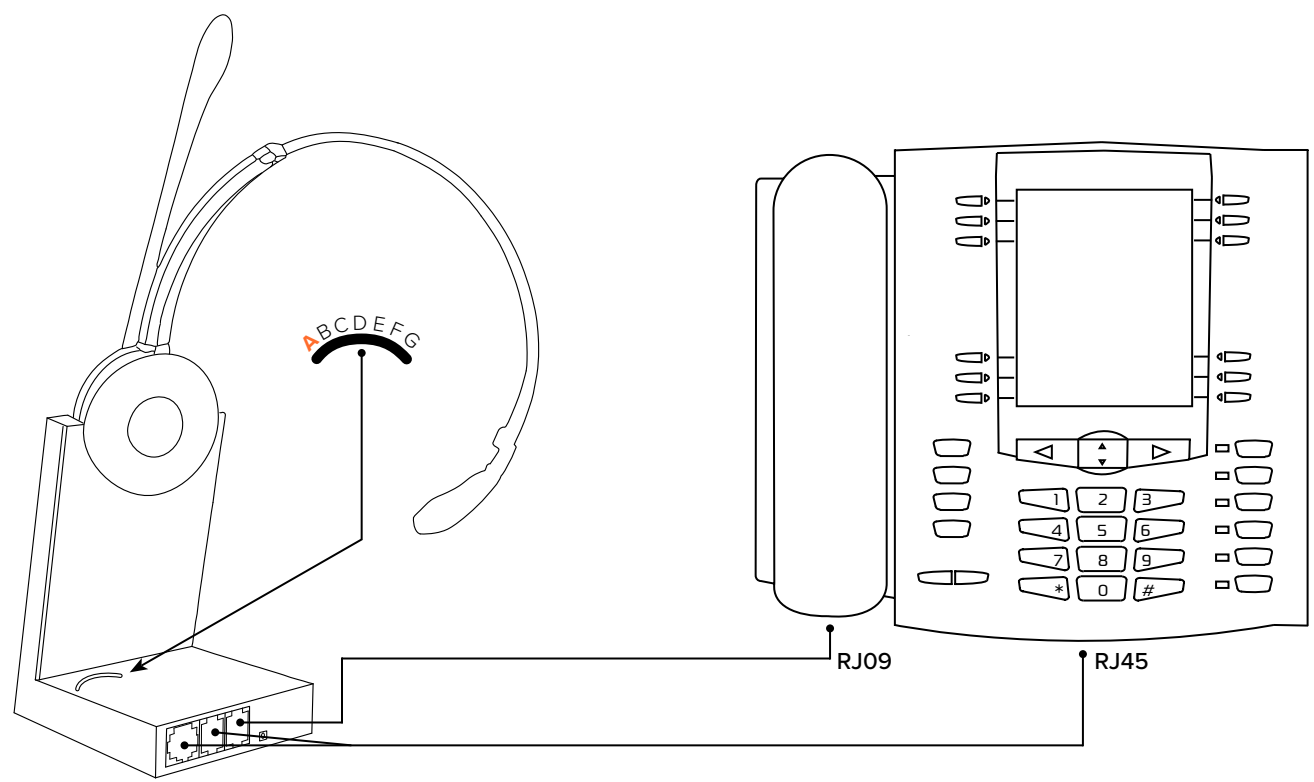

Electronic Hook Switch (EHS) Cables

Hands-free calls, answer and hang up your calls remotely
For use with ZūM Maestro DECT Headsets* HS-2018 and HS-2019

Spracht Part#	Model Count	EHS-2002	EHS-2004	EHS-2005	EHS-2005	EHS-2006	EHS-2007	EHS-2009	EHS-2010	EHS-2013	EHS-2015
Total Makes Supported		2	4	3		1	1	1	1	1	1
Total Models Supported		18	21	74		5	5	11	3	9	1
Aastra	14	X	X								
Alcatel-Lucent	11							X			
Avaya	34			X							
Cisco	5					X					
Fanvil	1										X
Grandstream	3								X		
Hanlong	1		X								
Panasonic	5						X				
Polycom	9									X	
Shoretel	8			X							
Siemens	4	X	X								
Tiptel	2		X								
Toshiba	32			X							
Yealink EHS36 bundled with phone	4										

Typical Setup

ZūM Maestro Headset

*Also works with some Jabra Desk phone DECT Headsets