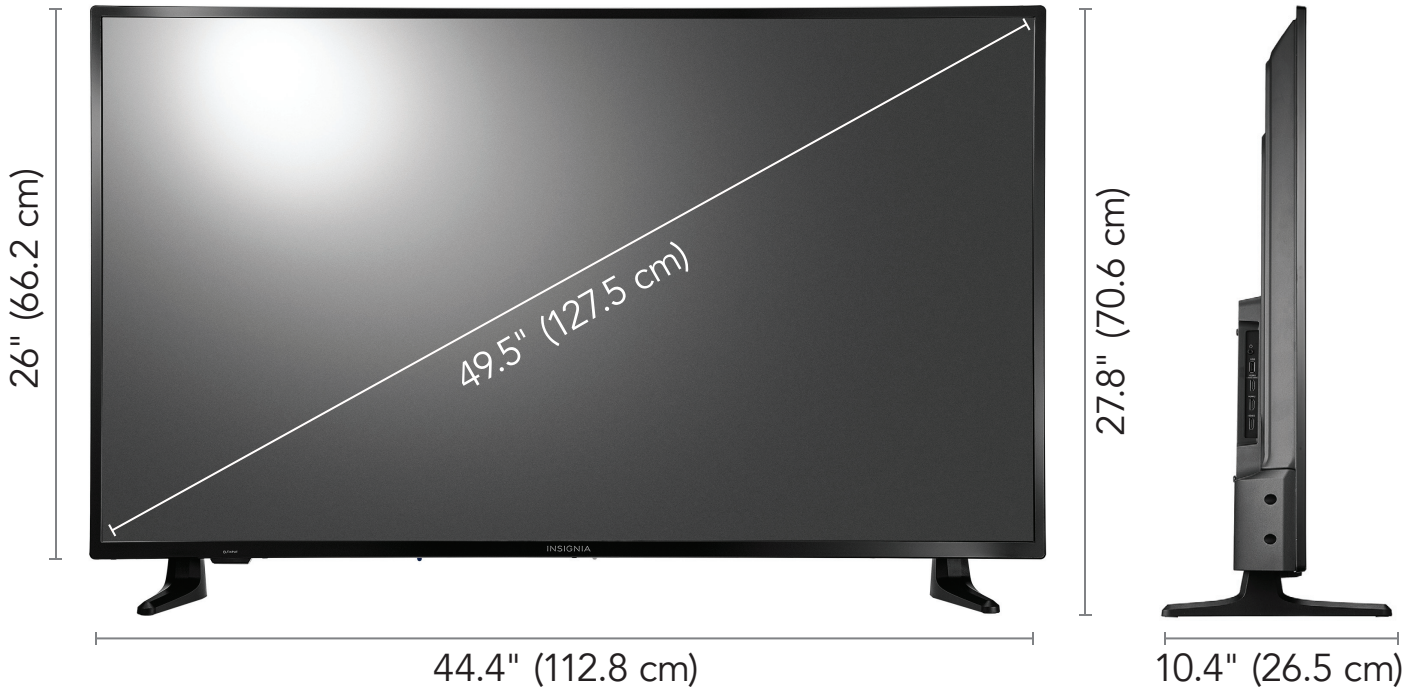

ACCESSORIES

- Voice Remote with Alexa & AAA batteries (2)
- Safety Sheet document
- Quick Setup Guide
- Online User Guide
- Power Cord

PRODUCT SPECIFICATION

WARRANTY—PARTS & LABOR	1 YEAR LIMITED	PANEL RESOLUTION (HxV)	3840 × 2160	ANALOG AUDIO OUTPUT	YES
DIMENSIONS (HxWxD) WITHOUT STAND	26 × 44.4 × 3.3" (66.2 × 112.8 × 8.3 cm)	ASPECT RATIO	16:9	DIGITAL AUDIO OUTPUT (OPTICAL)	YES
WEIGHT (W/O STAND)	24.7 lbs (11.2 kg)	CONTRAST RATIO (TYPICAL) PANEL	5,000:1	AUDIO ENHANCEMENT	DTS Studio Sound
DIMENSIONS (HxWxD) WITH STAND	27.8 × 44.4 × 10.4" (70.6 × 112.8 × 26.5 cm)	RESPONSE TIME (TYPICAL)	8 ms	SPEAKERS (2)	10 WATTS/CHANNEL
WEIGHT (W/ STAND)	25.3 lbs (11.5 kg)	HORIZONTAL VIEWING ANGLE	178°	OSD LANGUAGES	ENGLISH/FRENCH
SCREEN SIZE (DIAGONAL)	49.5 in (127.5 cm)	VERTICAL VIEWING ANGLE	178°	HDMI CEC	YES
PANEL	LCD	TUNER SUPPORTS	ATSC Tuner with Clear QAM; NTSC	GAME MODE	YES
PANEL BACKLIGHT TYPE	LED	HDMI INPUT	3	V-CHIP (VERSION 2.0)	YES
PANEL REFRESH RATE	60Hz	COMPOSITE VIDEO INPUT	1	SLEEP TIMER	YES
DISPLAY RESOLUTION	2160p	USB PORT (SUPPORTS JPEG)	1	TEXT TO SPEECH	YES
		ANTENNA/CABLE	1	VESA MOUNT (mm)	200 × 200
		HEADPHONE OUTPUT	YES	VESA MOUNT SCREWS	M6 × 12 mm - 15 mm

NS-50DF710NA21