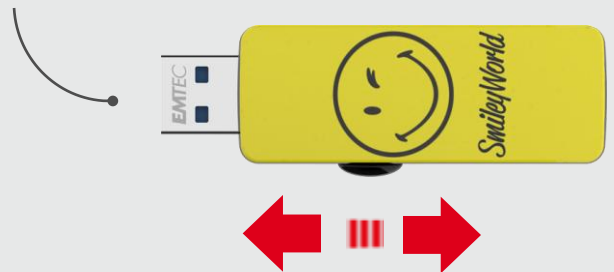

Just Smile!

- Exclusive EMTEC design
- Iconic Smiley face on the one side, black and yellow lifestyle print on the other
- Slider system
- Available in 8GB

Tip: Don't loose the flash drive's cap anymore thanks to the sliding system

Front side

Back side

Cardboard packaging with 360° product view thanks to the transparent and transversal plastic window!

Product specifications

Read speed	Up to 15MB/s
Write speed	Up to 5MB/s
Compatibility	Universal compatibility USB 2.0
Operating systems	Windows 8, 7, Vista, XP, Me, 2000 / Mac OS X / Linux 2.6x
Capacity	8GB

Logistics

Product number	Description	EAN Unit	EAN 5 pces carton	EAN 160 pces carton
ECMMD8GM700SW01	Emtec USB2.0 M700 8GB SmileyWorld	3 126 170 129 901	3 126 170 129 918	3 126 170 129 925

Product				Single Packaging			
Height	Width	Depth	Weight	Height	Width	Depth	Weight
56mm	20mm	8mm	9g	135mm	96mm	9,5mm	21g