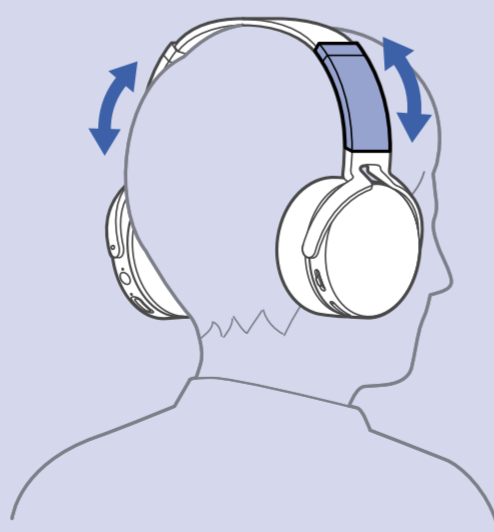

1

2

Android iPhone

3

QR code linking to the Sony Headphones Connect app. Below the QR code is the URL <http://www.sony.net/hpc/>. Below the QR code is the text 'Sony Headphones Connect' with a search icon.