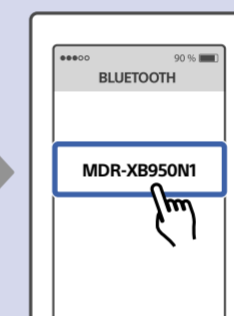

1

2

Android iPhone

3

QR code linking to the Sony Headphones Connect app. Below the QR code is the URL <http://www.sony.net/hpc/>. Below the QR code is the text 'Sony Headphones Connect' with a search icon.

QR code linking to the help page. Below the QR code is the URL http://rd1.sony.net/help/mdr/xb950n1/h_zz/. Below the QR code is an image of a laptop and a smartphone displaying the help page.