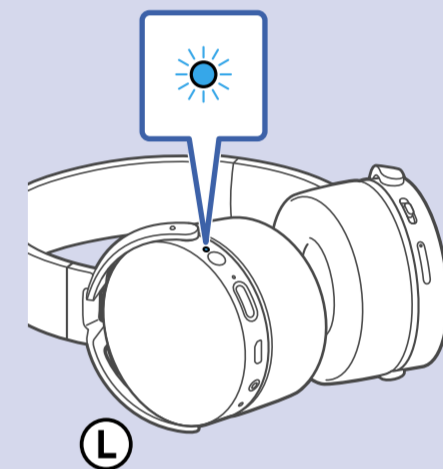

1

2

Android iPhone

3

QR code linking to the Sony Headphones Connect app. Below the QR code is the URL <http://www.sony.net/hpc/>. Below the QR code is the text 'Sony Headphones Connect' with a search icon.