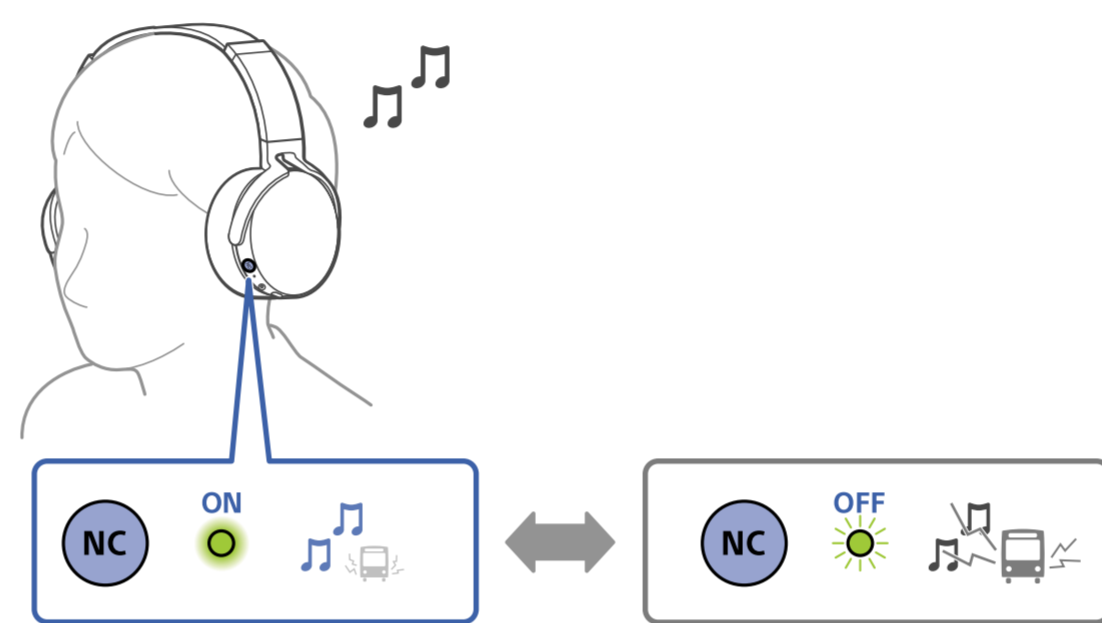

1

2

Android iPhone

3

QR code linking to the Sony Headphones Connect app. Below the QR code is the URL <http://www.sony.net/hpc/>. Below the QR code is the text 'Sony Headphones Connect' with a search icon.

QR code linking to the help page. Below the QR code is the URL http://rd1.sony.net/help/mdr/xb950n1/h_zz/. Below the QR code is an image of a laptop and a smartphone displaying the help page.