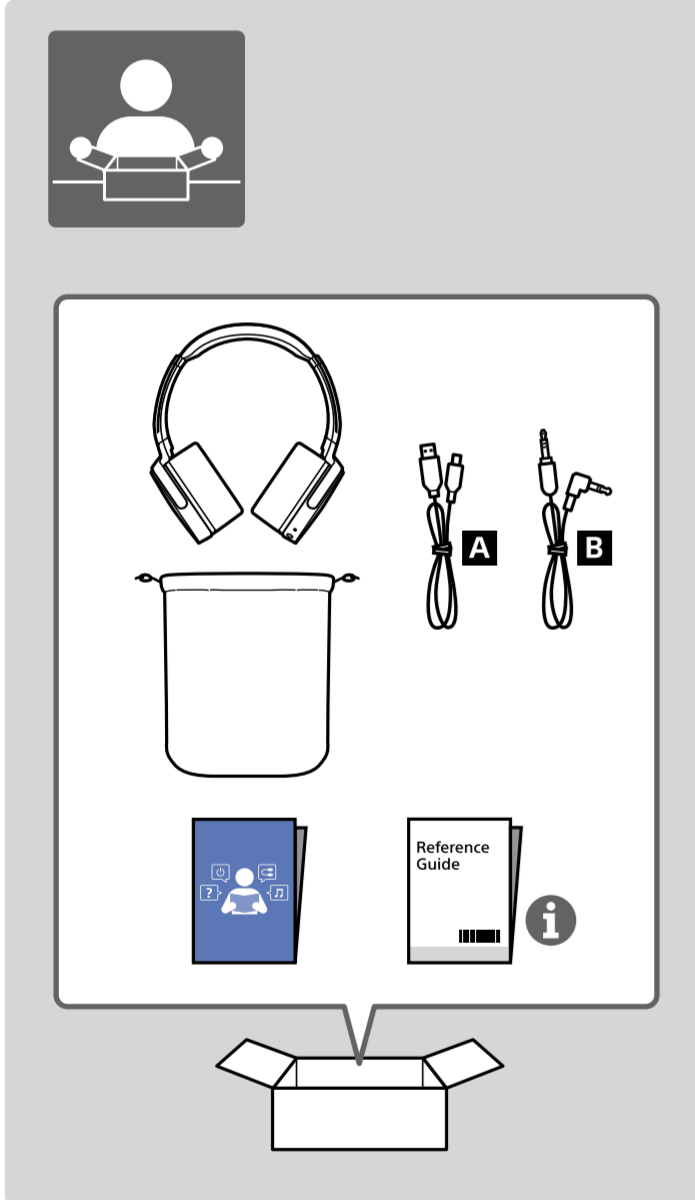

1

2

Android iPhone

3

QR code linking to the Sony Headphones Connect app. Below the QR code is the URL <http://www.sony.net/hpc/>. Below the QR code is the text 'Sony Headphones Connect' with a search icon.

QR code linking to the help page. Below the QR code is the URL http://rd1.sony.net/help/mdr/xb950n1/h_zz/. Below the QR code is an image of a laptop and a smartphone displaying the help page.