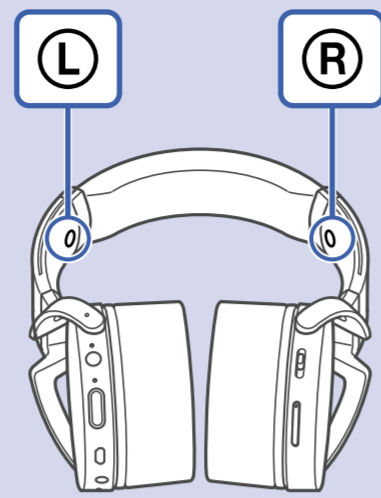

1

2

Android iPhone

3

QR code linking to the Sony Headphones Connect app. Below the QR code is the URL <http://www.sony.net/hpc/>. Below the QR code is the text 'Sony Headphones Connect' with a search icon.