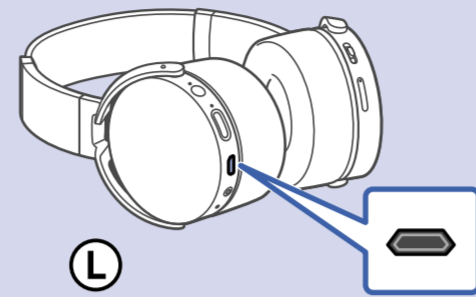

1

2

Android iPhone

3

QR code linking to the Sony Headphones Connect app. Below the QR code is the URL <http://www.sony.net/hpc/>. Below the QR code is the text 'Sony Headphones Connect' with a search icon.