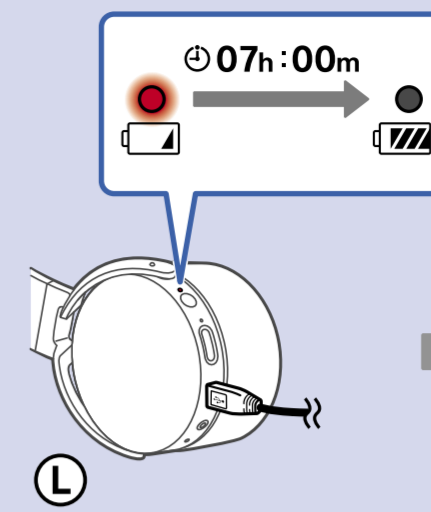

1

2

Android iPhone

3

QR code linking to the Sony Headphones Connect app. Below the QR code is the URL <http://www.sony.net/hpc/>. Below the QR code is the text 'Sony Headphones Connect' with a search icon.

QR code linking to the help page. Below the QR code is the URL http://rd1.sony.net/help/mdr/xb950n1/h_zz/. Below the QR code is an image of a laptop and a smartphone displaying the help page.