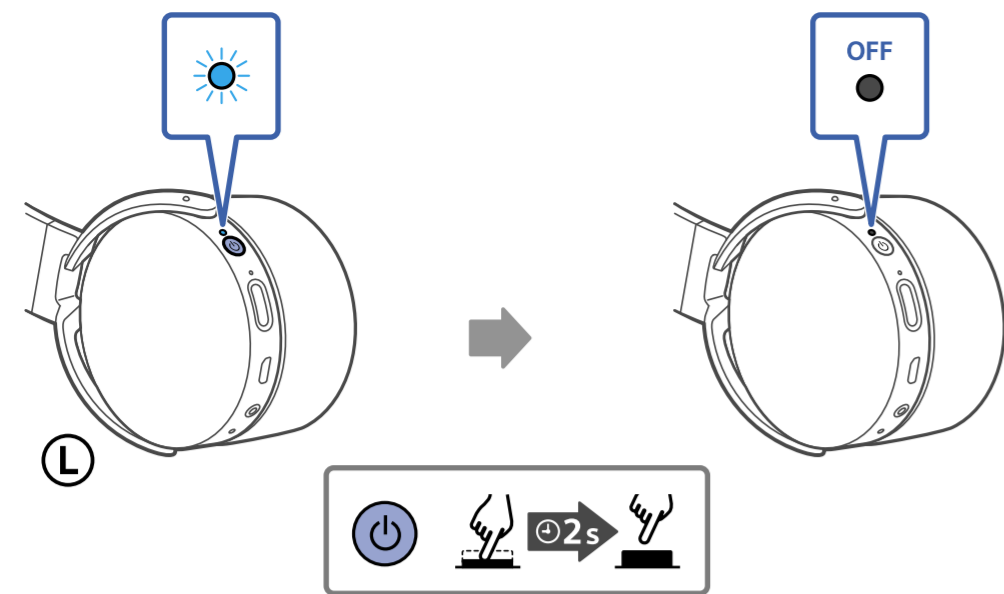

1

2

Android iPhone

3

QR code linking to the Sony Headphones Connect app. Below the QR code is the URL <http://www.sony.net/hpc/>. Below the QR code is the text 'Sony Headphones Connect' with a search icon.

QR code linking to the help page. Below the QR code is the URL http://rd1.sony.net/help/mdr/xb950n1/h_zz/. Below the QR code is an image of a laptop and a smartphone displaying the help page.