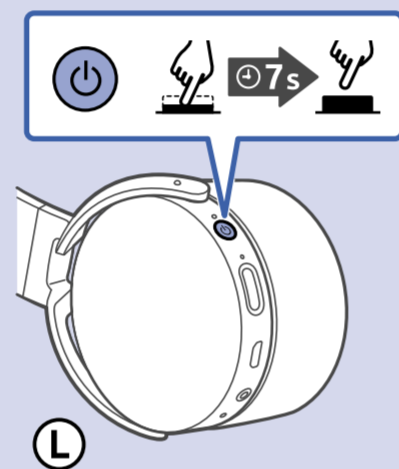

1

2

Android iPhone

3

QR code linking to the Sony Headphones Connect app. Below the QR code is the URL <http://www.sony.net/hpc/>. Below the QR code is the text 'Sony Headphones Connect' with a search icon.

QR code linking to the help page. Below the QR code is the URL http://rd1.sony.net/help/mdr/xb950n1/h_zz/. Below the QR code is an image of a laptop and a smartphone displaying the help page.