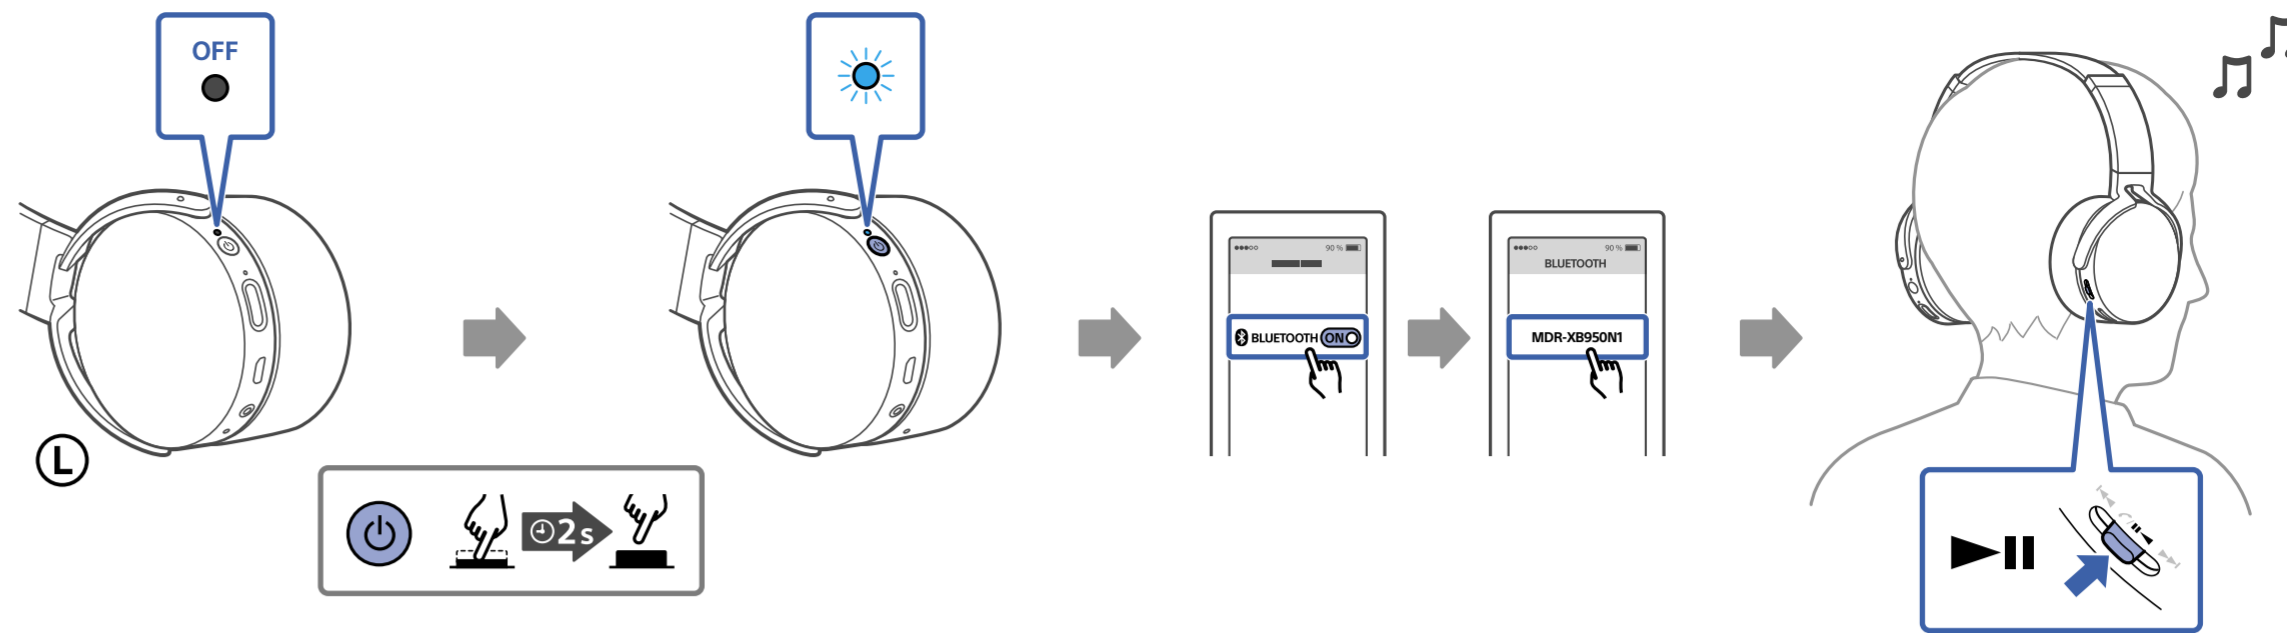

1

2

Android iPhone

3

QR code linking to the Sony Headphones Connect app. Below the QR code is the URL <http://www.sony.net/hpc/>. Below the QR code is the text 'Sony Headphones Connect' with a search icon.

QR code linking to the help page. Below the QR code is the URL http://rd1.sony.net/help/mdr/xb950n1/h_zz/. Below the QR code is an image of a laptop and a smartphone displaying the help page.