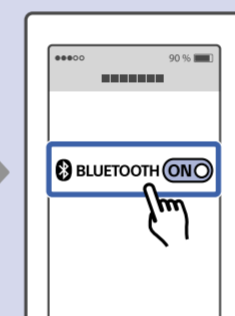

1

2

Android iPhone

3

QR code linking to the Sony Headphones Connect app. Below the QR code is the URL <http://www.sony.net/hpc/>. Below the QR code is the text 'Sony Headphones Connect' with a search icon.

QR code linking to the help page. Below the QR code is the URL http://rd1.sony.net/help/mdr/xb950n1/h_zz/. Below the QR code is an image of a laptop and a smartphone displaying the help page.