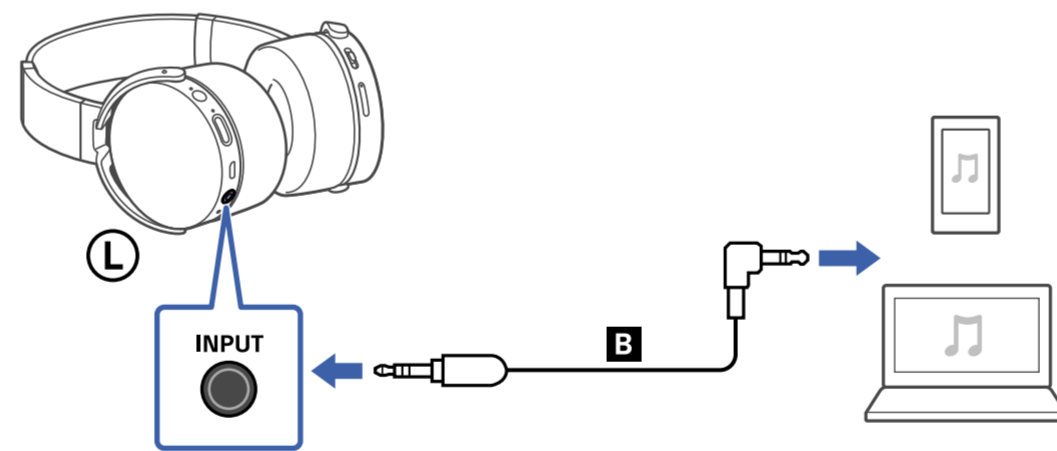

1

2

Android iPhone

3

QR code linking to the Sony Headphones Connect app. Below the QR code is the URL <http://www.sony.net/hpc/>. Below the QR code is the text 'Sony Headphones Connect' with a search icon.

QR code linking to the help page. Below the QR code is the URL http://rd1.sony.net/help/mdr/xb950n1/h_zz/. Below the QR code is an image of a laptop and a smartphone displaying the help page.