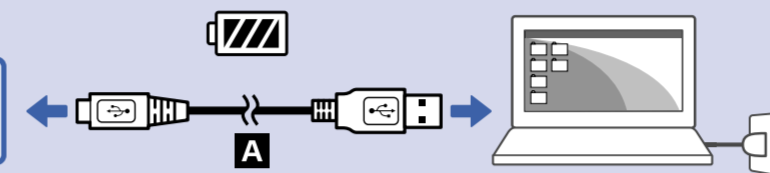

1

2

Android iPhone

3

QR code linking to the Sony Headphones Connect app. Below the QR code is the URL <http://www.sony.net/hpc/>. Below the QR code is the text 'Sony Headphones Connect' with a search icon.