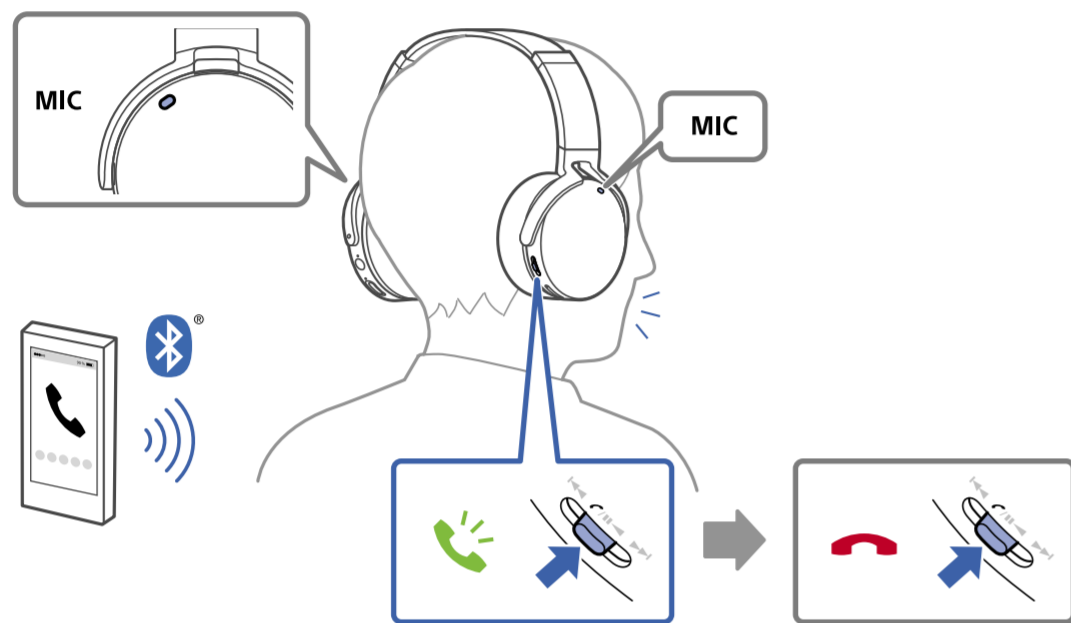

1

2

Android iPhone

3

QR code linking to the Sony Headphones Connect app. Below the QR code is the URL <http://www.sony.net/hpc/>. Below the QR code is the text 'Sony Headphones Connect' with a search icon.

QR code linking to the help page. Below the QR code is the URL http://rd1.sony.net/help/mdr/xb950n1/h_zz/. Below the QR code is an image of a laptop and a smartphone displaying the help page.