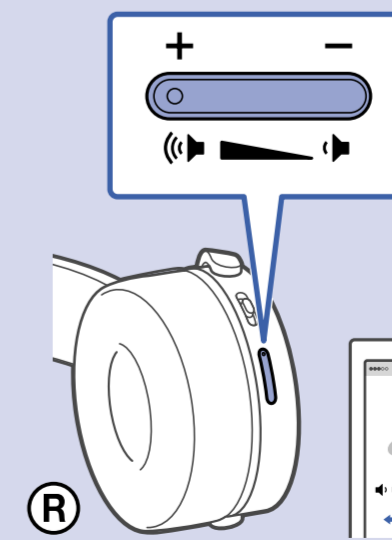

1

2

Android iPhone

3

QR code linking to the Sony Headphones Connect app. Below the QR code is the URL <http://www.sony.net/hpc/>. Below the QR code is the text 'Sony Headphones Connect' with a search icon.

QR code linking to the help page. Below the QR code is the URL http://rd1.sony.net/help/mdr/xb950n1/h_zz/. Below the QR code is an image of a laptop and a smartphone displaying the help page.