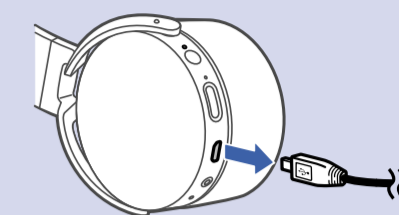

1

2

Android iPhone

3

QR code linking to the Sony Headphones Connect app. Below the QR code is the URL <http://www.sony.net/hpc/>. Below the QR code is the text 'Sony Headphones Connect' with a search icon.