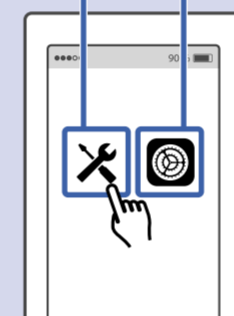

1

2

Android iPhone

3

QR code linking to the Sony Headphones Connect app. Below the QR code is the URL <http://www.sony.net/hpc/>. Below the QR code is the text 'Sony Headphones Connect' with a search icon.

QR code linking to the help page. Below the QR code is the URL http://rd1.sony.net/help/mdr/xb950n1/h_zz/. Below the QR code is an image of a laptop and a smartphone displaying the help page.