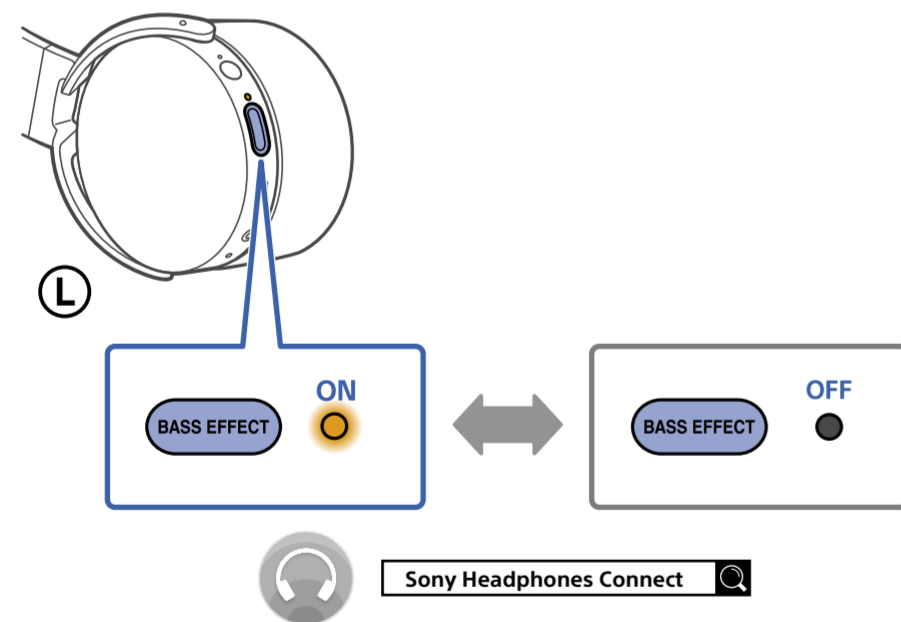

1

2

Android iPhone

3

QR code linking to the Sony Headphones Connect app. Below the QR code is the URL <http://www.sony.net/hpc/>. Below the QR code is the text 'Sony Headphones Connect' with a search icon.

QR code linking to the help page. Below the QR code is the URL http://rd1.sony.net/help/mdr/xb950n1/h_zz/. Below the QR code is an image of a laptop and a smartphone displaying the help page.