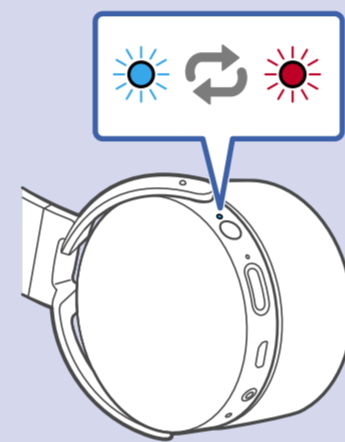

1

2

Android iPhone

3

QR code linking to the Sony Headphones Connect app. Below the QR code is the URL <http://www.sony.net/hpc/>. Below the QR code is the text 'Sony Headphones Connect' with a search icon.

QR code linking to the help page. Below the QR code is the URL http://rd1.sony.net/help/mdr/xb950n1/h_zz/. Below the QR code is an image of a laptop and a smartphone displaying the help page.