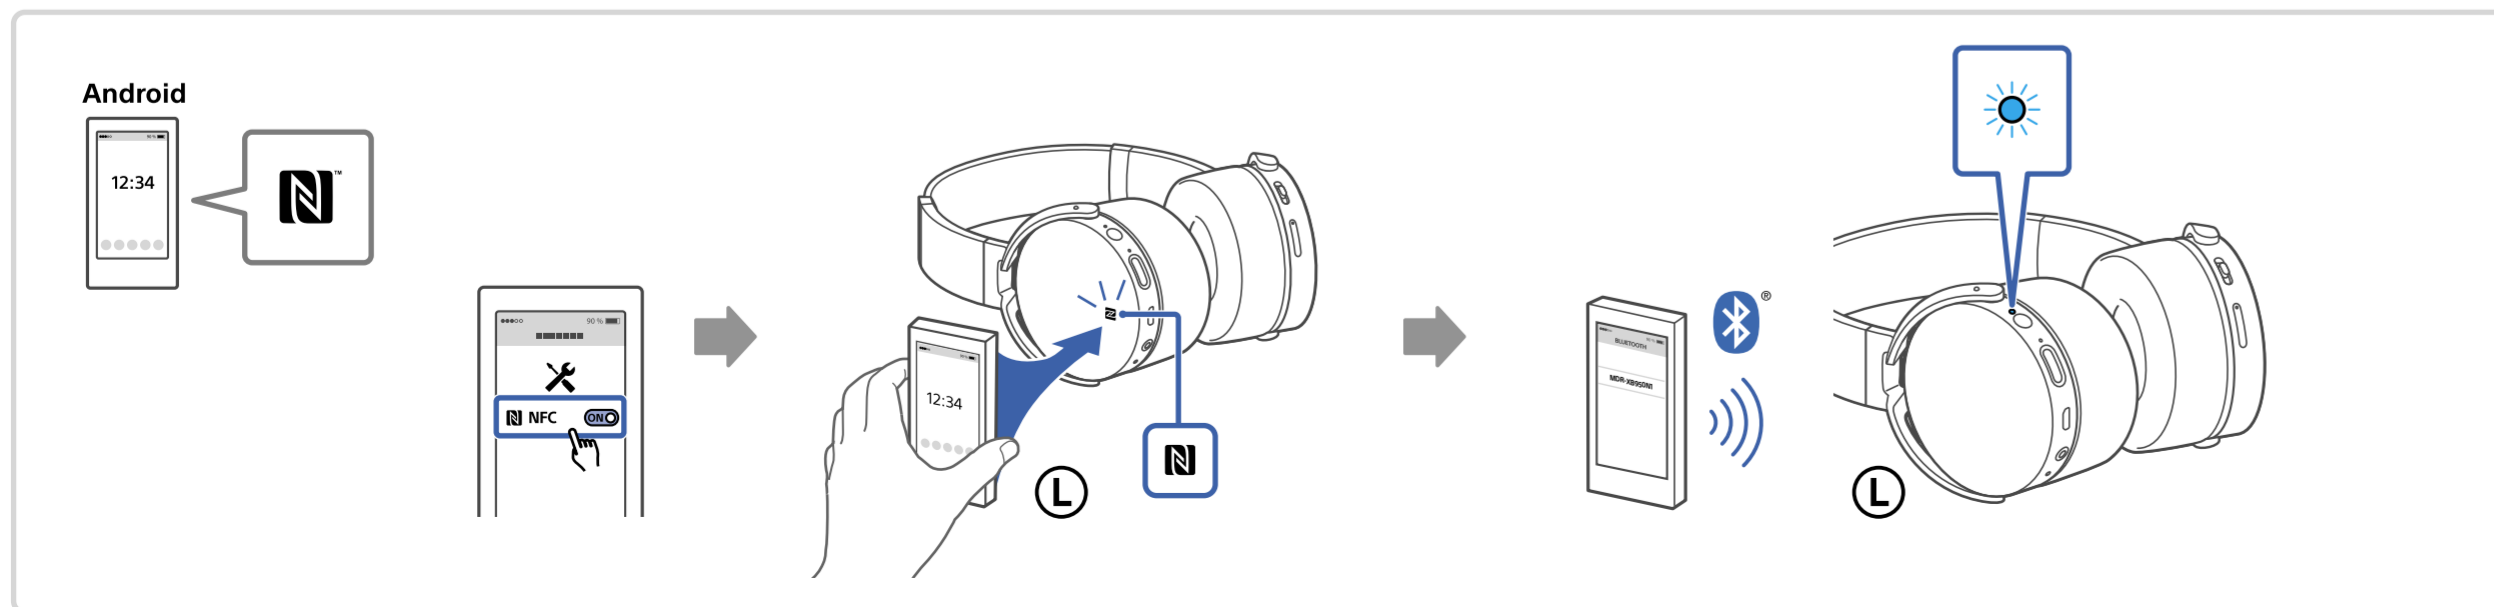

1

2

Android iPhone

3

QR code linking to the Sony Headphones Connect app. Below the QR code is the URL <http://www.sony.net/hpc/>. Below the QR code is the text 'Sony Headphones Connect' with a search icon.

QR code linking to the help page. Below the QR code is the URL http://rd1.sony.net/help/mdr/xb950n1/h_zz/. Below the QR code is an image of a laptop and a smartphone displaying the help page.