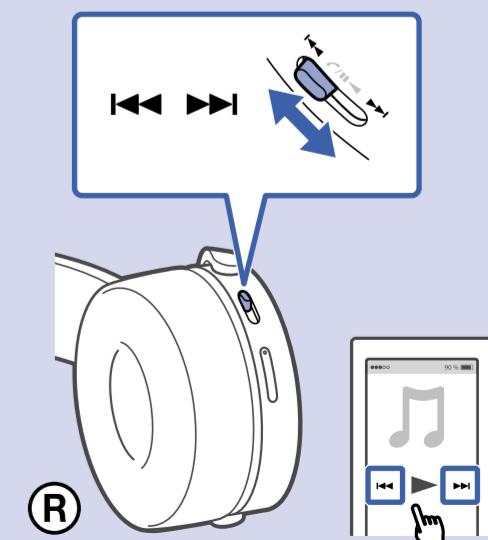

1

2

Android iPhone

3

QR code linking to the Sony Headphones Connect app. Below the QR code is the URL <http://www.sony.net/hpc/>. Below the QR code is the text 'Sony Headphones Connect' with a search icon.

QR code linking to the help page. Below the QR code is the URL http://rd1.sony.net/help/mdr/xb950n1/h_zz/. Below the QR code is an image of a laptop and a smartphone displaying the help page.