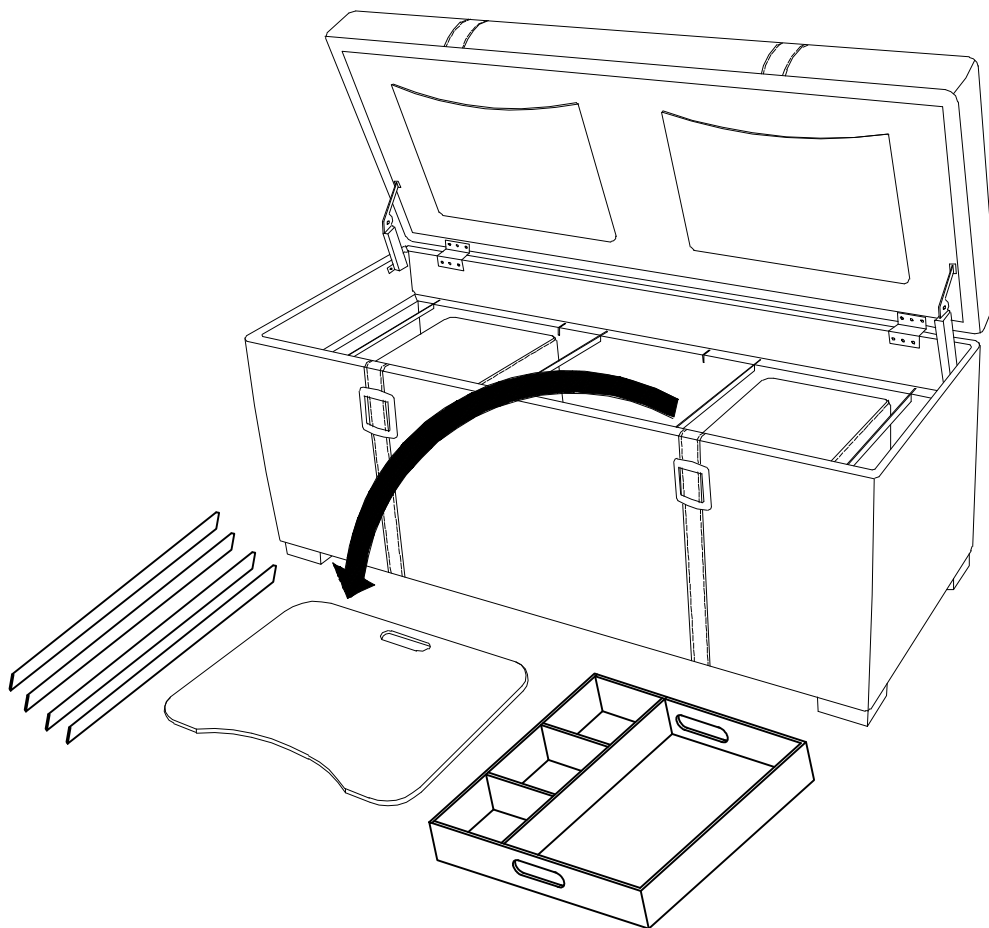

ASSEMBLY

STEP 1

Remove all contents from inside the Ottoman (1).