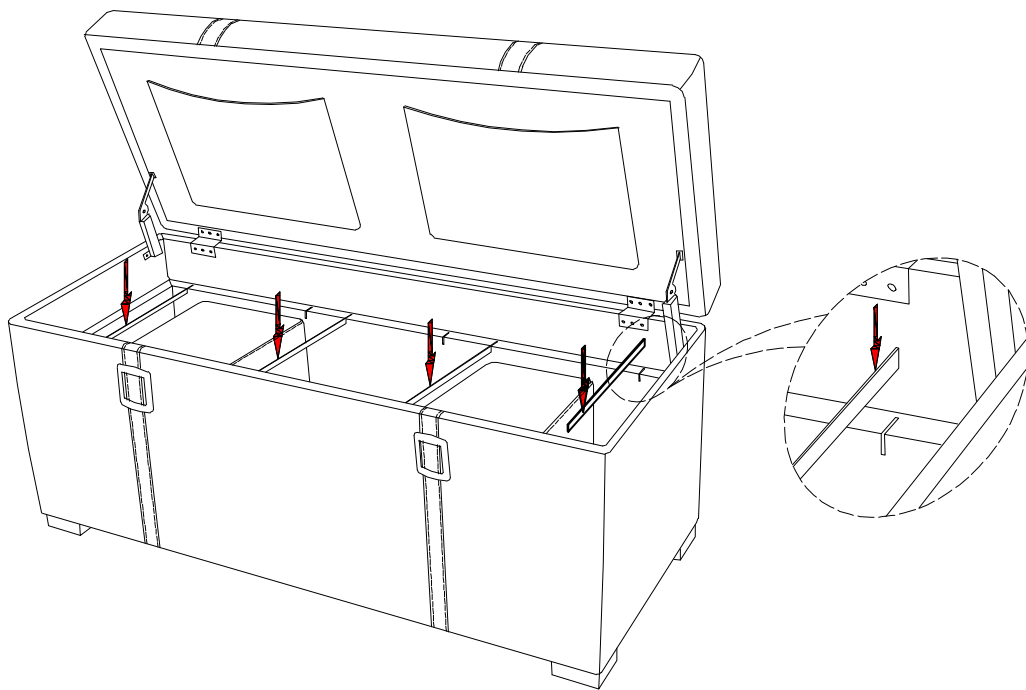

ASSEMBLY

STEP 1

Remove all contents from inside the Ottoman (1).

ASSEMBLY

STEP 2

If desired, place Metal Bars (3) into slots.
These can be used as file holders.

WARRANTY

Thank you for purchasing a **Simpli Home – Wyndenhall – Brooklyn + Max** product. These products have been made to demanding, high-quality standards and are guaranteed for domestic use against manufacturing faults for a period of 12 months from the date of purchase. This warranty does not affect your statutory rights.