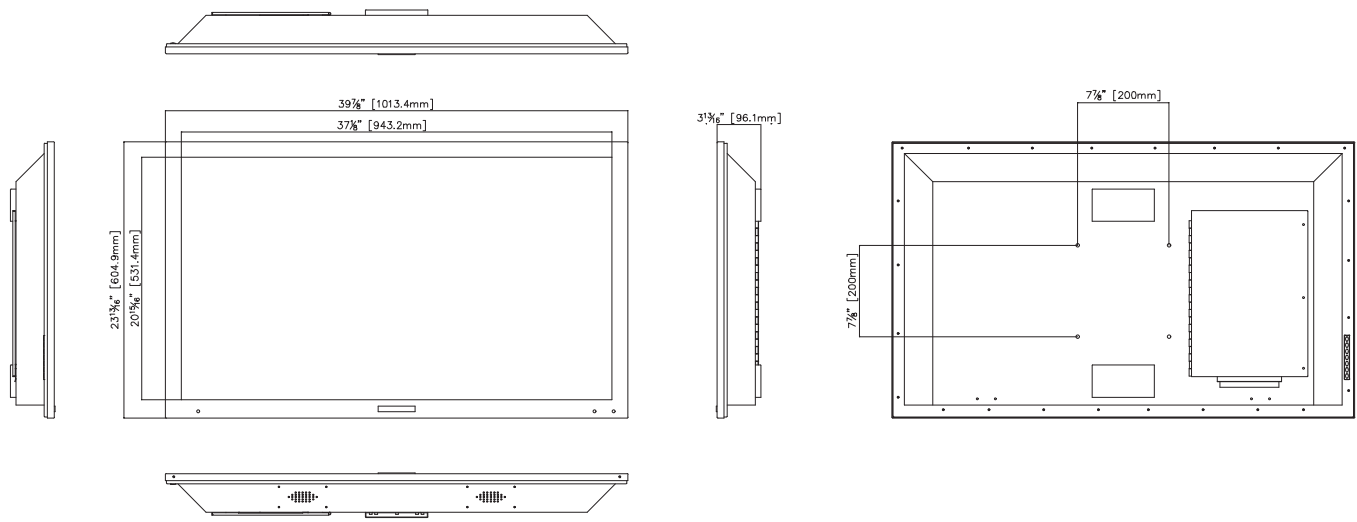

Power

Input Power	100-240V AC
Power Plug	US

Panel Specifications

Screen Size	43"
Resolution	3840 x 2160
Refresh Rate	60Hz
Contrast Ratio	4000:1
View Angle	178 degree/178 degree
Response Time	6.5ms
Brightness	700nits

Broadcasting System

Analog	NTSC
Digital	ATSC

Audio

Mono/Stereo/Dual (MTS/SAP)	NICAM/A2
Audio Output (Watts - THD 10%)	8W X 2
Speaker System	1 Way 2 Speakers Stereo
Dolby Digital Decoder	√
Surround System	√
Bass/Treble/Balance	√
Auto Volume Leveler	√
Sound Mode	4 Modes

Special Features

Child Lock/ V-Chip	√
Closed Caption	√
Smartlink (HDMI CEC)	√
ARC Audio out	√
1080P Source Input	√
4K Source Input	√

Convenience Features

Language	English/French/Spanish
Channel Add/Delete	√
Auto Tuning/Programming	√
Sleep Timer	√
On/Off Timer	√
Favorite Channel Programming	√
Auto/Manual Clock	√
Auto Off (Sleep)	√

AV Inputs & Outputs

# of HDMI Inputs	3
# of D-Sub(VGA) Inputs	1
# of Audio LR Outputs	1
# of PC Audio Inputs	1
# of Antenna (RF) Inputs	1
# of Composite AV Inputs	1
# of Component (YPbPr) Inputs	1
# of USB Inputs	1
# of Coaxial Audio Outputs	1
HDMI Version	2

Cabinet

Vesa Compatible	200 X 200mm

Dimensions/Weight

Product Size (WxHxD)	39.88" x 3.78" x 23.82" (1013 x 96 x 605 mm)
Individual Packaging Dimensions (WxHxD)	44.69" x 7.67" x 28.74" (1135 x 195 x 730 mm)
Net Weight (lbs/kg)	37.92lbs / 17.20kg
Gross Weight (lbs/kg)	49.60lbs / 22.50kg