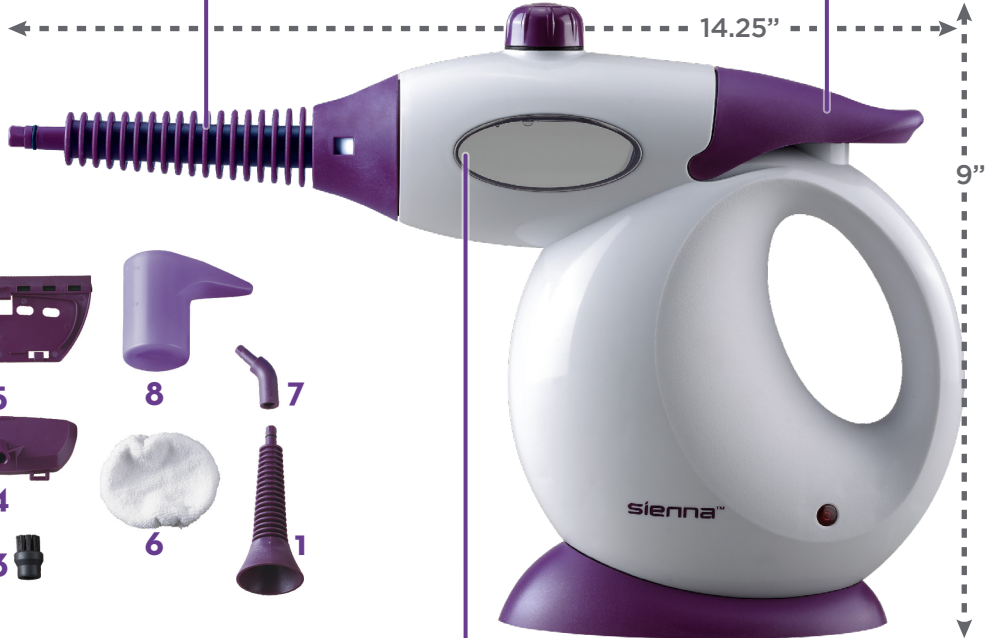

Disinfects and Sanitizes

1500 watts of powerful direct steam eliminates grease, grime and bacteria without harsh chemicals

Pump Action Trigger

Easy-pump thumb trigger for controlled bursts of steam

Included Accessories (not shown at 1:1 scale)

- 1 Jet Nozzle
- 2 Extension Hose
- 3 Nylon Brushes (x2)
- 4 Steamer Head
- 5 Window Squeegee
- 6 Washable Micro Fiber Cleaning Pad
- 7 Angle Concentrator
- 8 Refill Cup