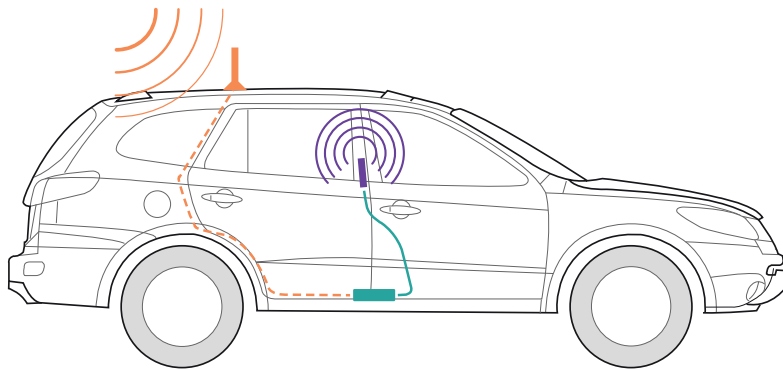

Installation